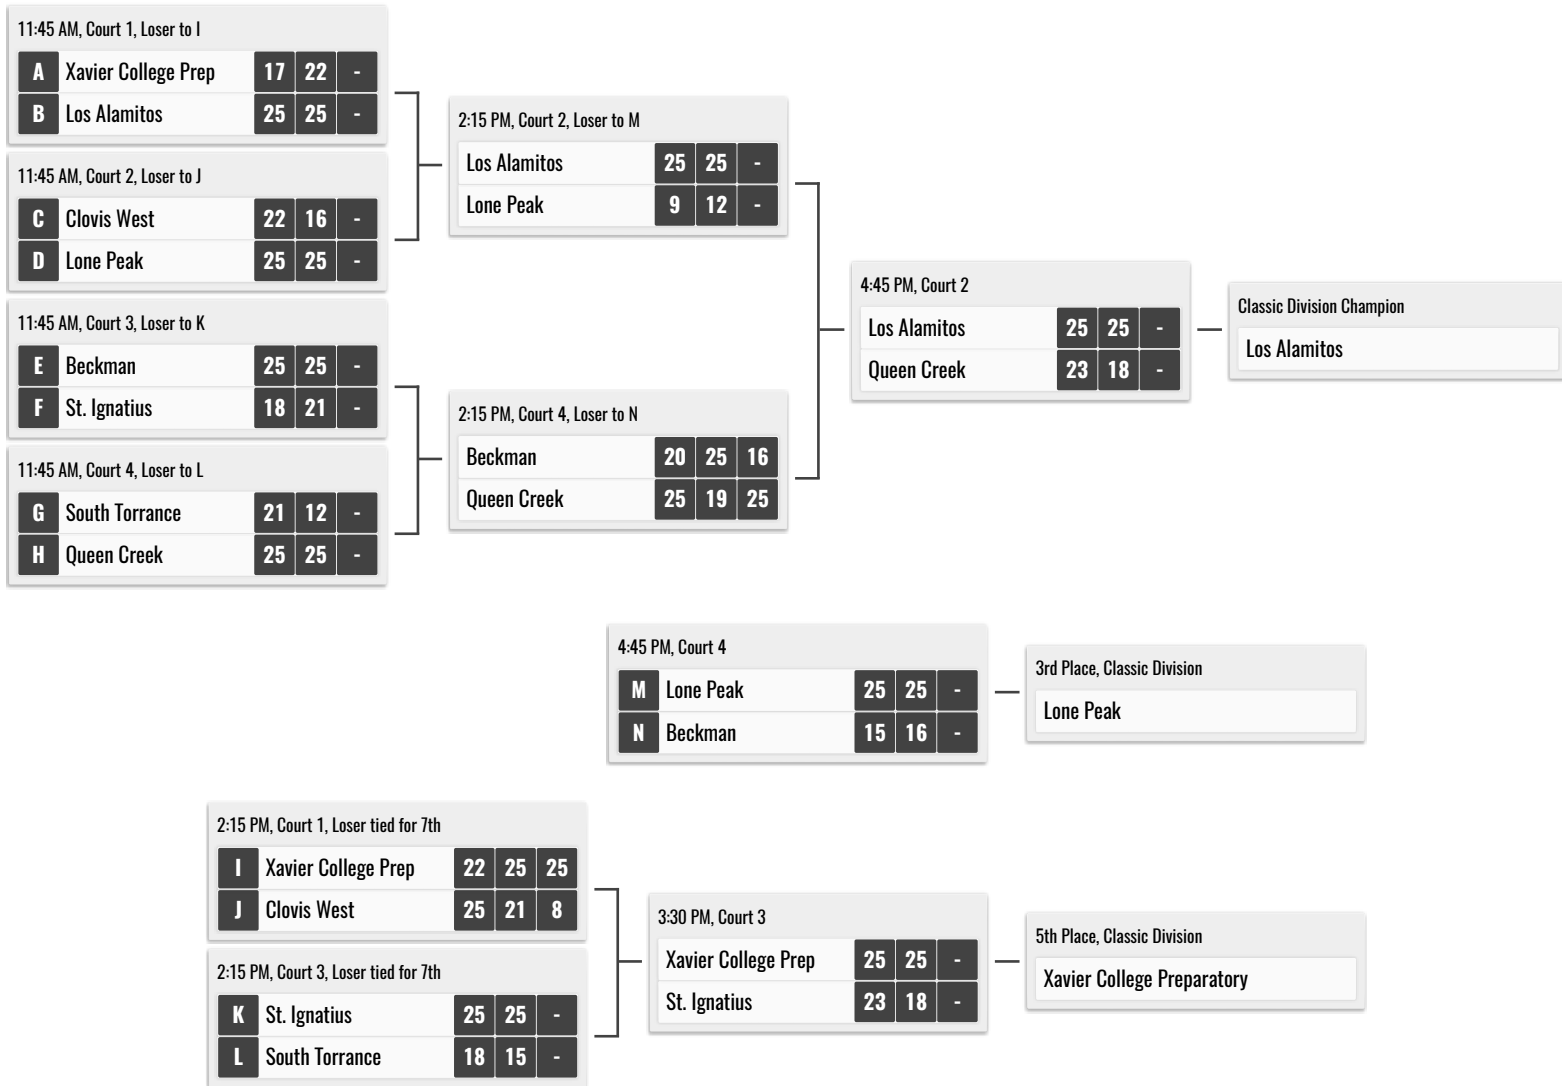

2022 Durango Fall Classic

BRONZE DIVISION - CORONADO HS

2022 Durango Fall Classic

COMPETITION DIVISION - CORONADO HS

2022 Durango Fall Classic

CLASSIC DIVISION - PALO VERDE HS

2022 Durango Fall Classic

CONTENDER DIVISION - PALO VERDE HS