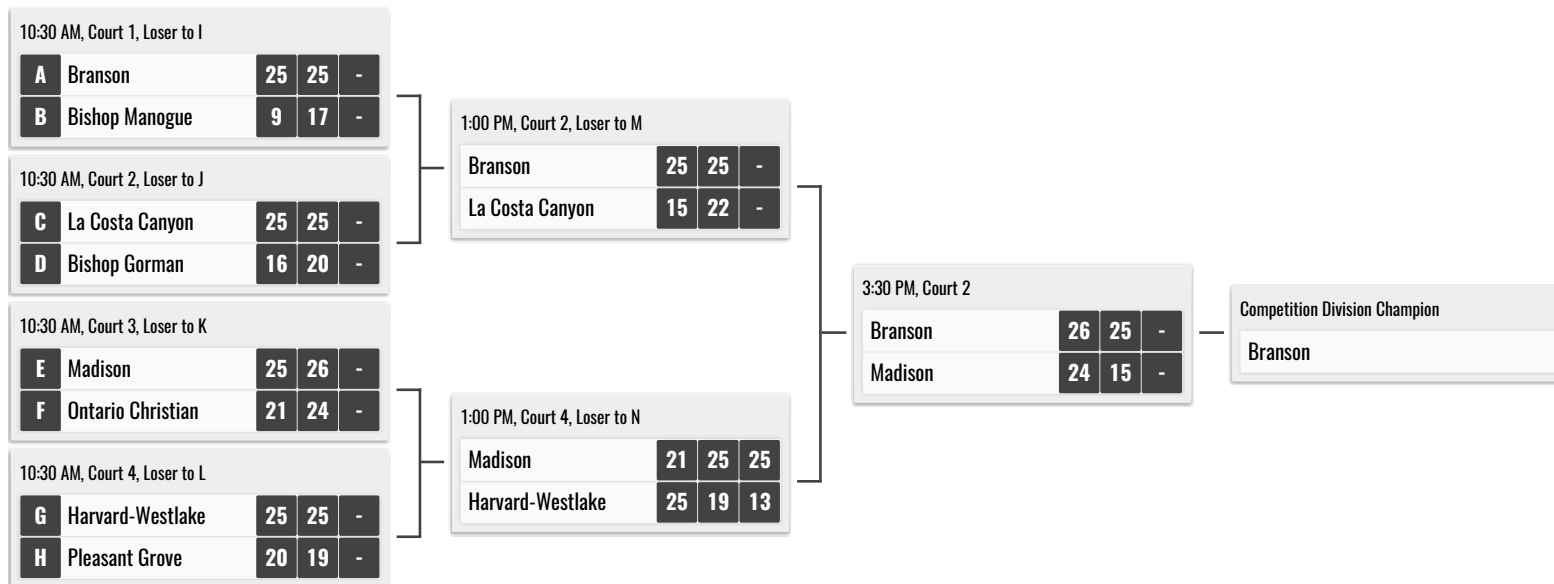

2022 Durango Fall Classic

COMPETITION DIVISION - CORONADO HS