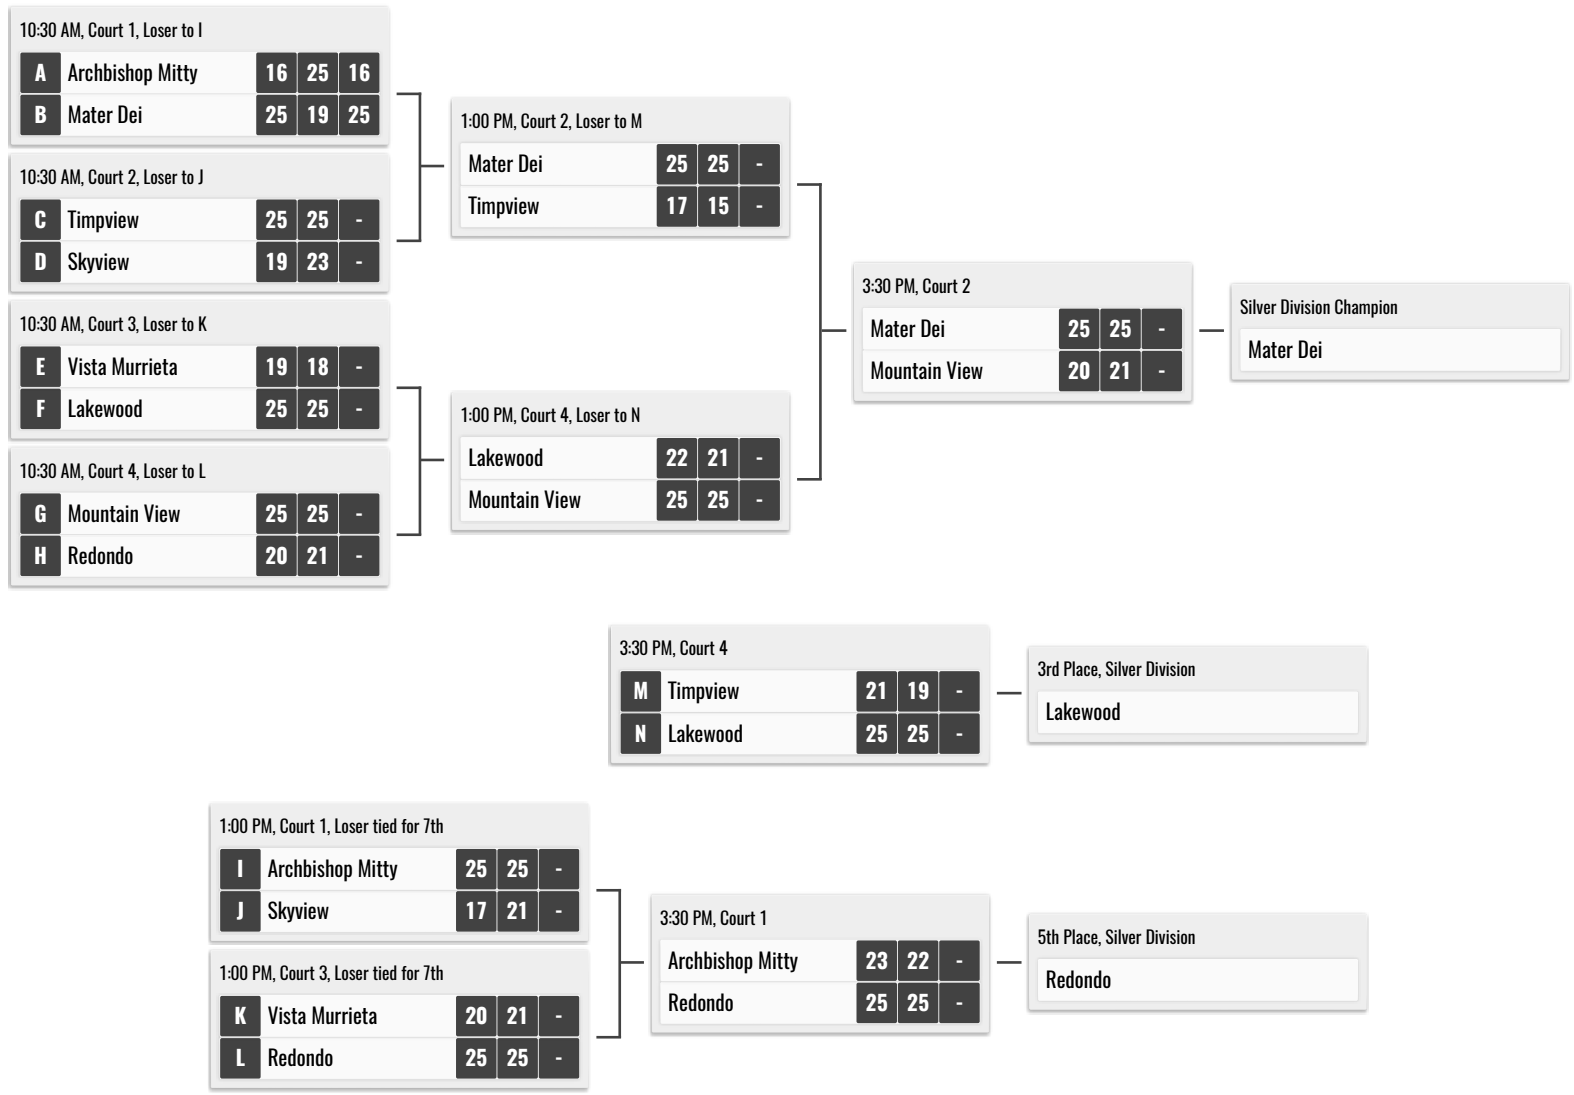

K	Assumption	28	19	25
L	Torrey Pines	26	25	18

3:30 PM, Court 3

Sierra Canyon	25	22	15
Assumption	21	25	8

5th Place, Championship Division

Sierra Canyon

2022 Durango Fall Classic

SILVER DIVISION - DURANGO HS