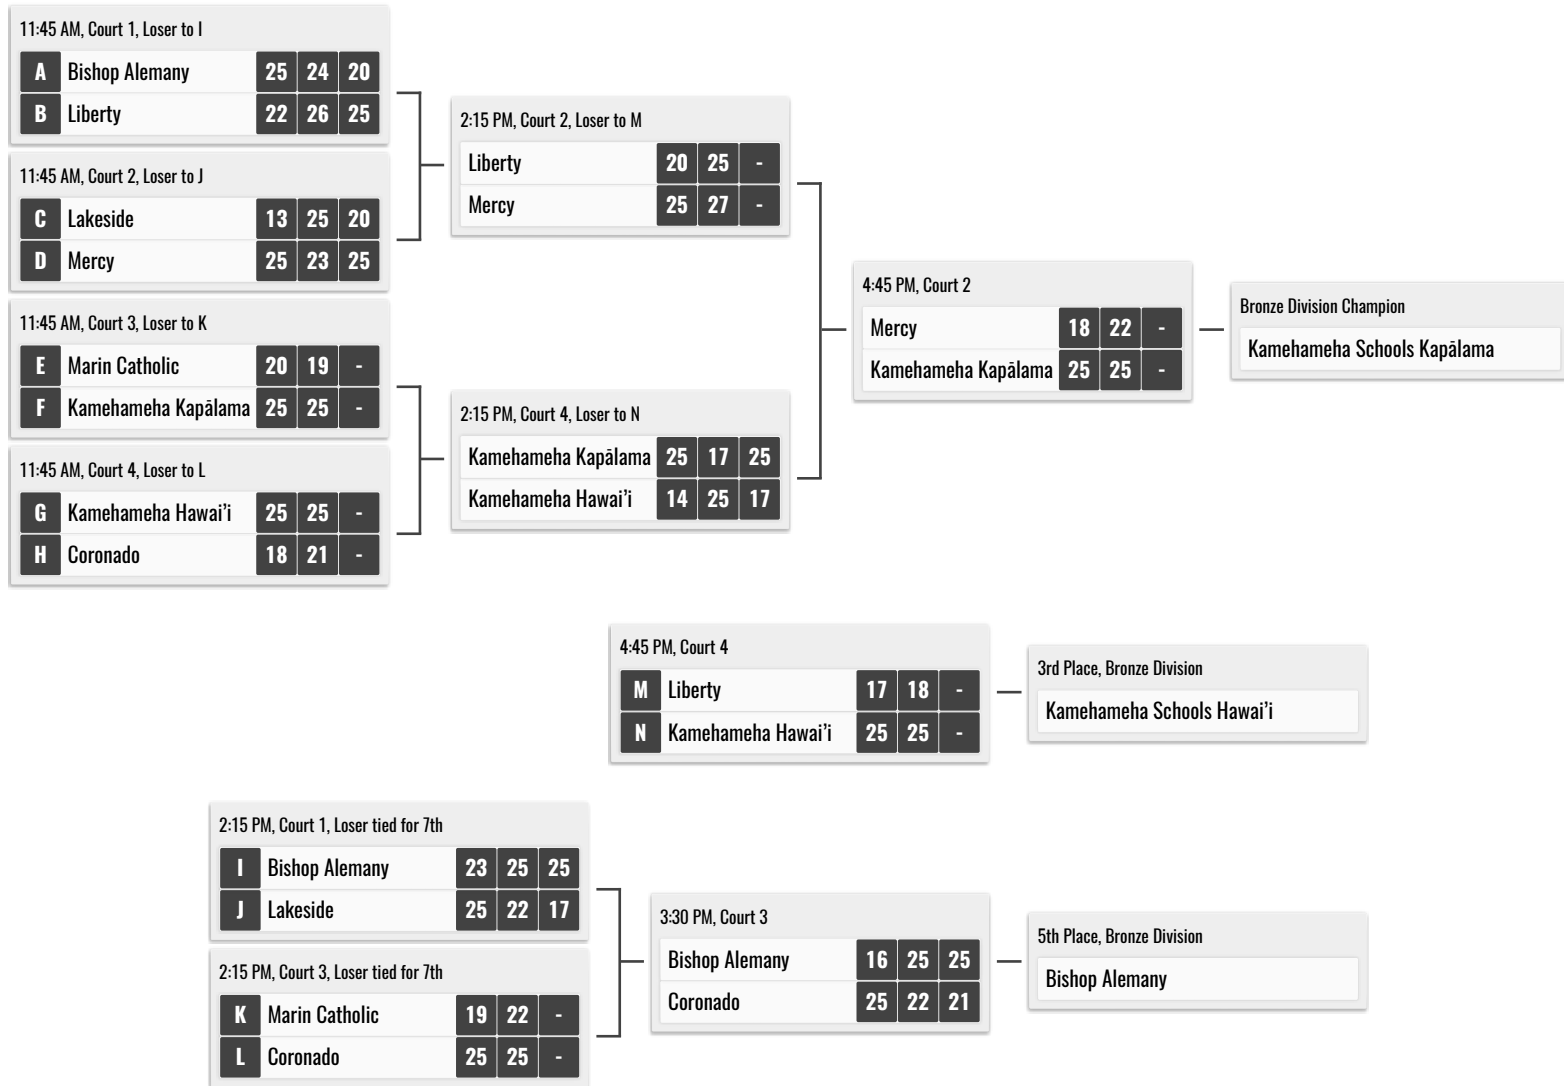

2022 Durango Fall Classic

BRONZE DIVISION - CORONADO HS