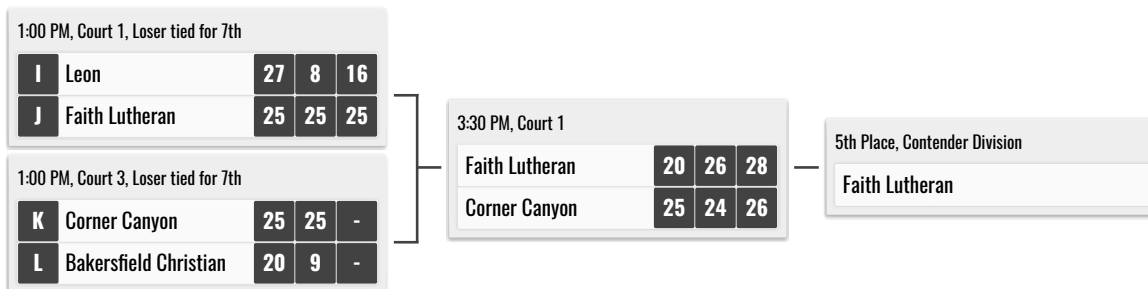

K	Assumption	28	19	25
L	Torrey Pines	26	25	18

3:30 PM, Court 3

Sierra Canyon	25	22	15
Assumption	21	25	8

5th Place, Championship Division

Sierra Canyon

2022 Durango Fall Classic

SILVER DIVISION - DURANGO HS

2022 Durango Fall Classic

BRONZE DIVISION - CORONADO HS

2022 Durango Fall Classic

COMPETITION DIVISION - CORONADO HS

2022 Durango Fall Classic

CLASSIC DIVISION - PALO VERDE HS

2022 Durango Fall Classic

CONTENDER DIVISION - PALO VERDE HS