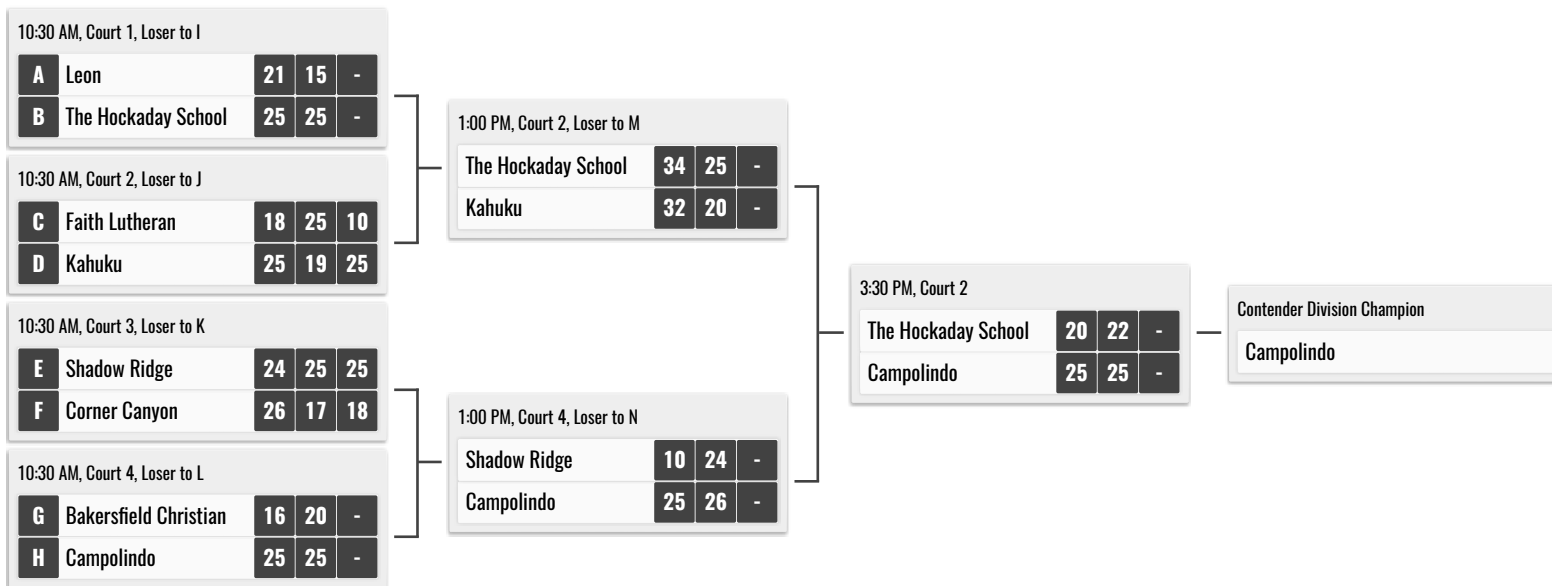

K	Assumption	28	19	25
L	Torrey Pines	26	25	18

3:30 PM, Court 3

Sierra Canyon	25	22	15
Assumption	21	25	8

5th Place, Championship Division

Sierra Canyon

2022 Durango Fall Classic

SILVER DIVISION - DURANGO HS

2022 Durango Fall Classic

BRONZE DIVISION - CORONADO HS

2022 Durango Fall Classic

COMPETITION DIVISION - CORONADO HS

2022 Durango Fall Classic

CLASSIC DIVISION - PALO VERDE HS

2022 Durango Fall Classic

CONTENDER DIVISION - PALO VERDE HS