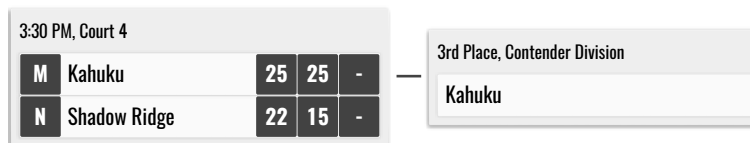

2022 Durango Fall Classic

BRONZE DIVISION - CORONADO HS

2022 Durango Fall Classic

COMPETITION DIVISION - CORONADO HS

2022 Durango Fall Classic

CLASSIC DIVISION - PALO VERDE HS

2022 Durango Fall Classic

CONTENDER DIVISION - PALO VERDE HS