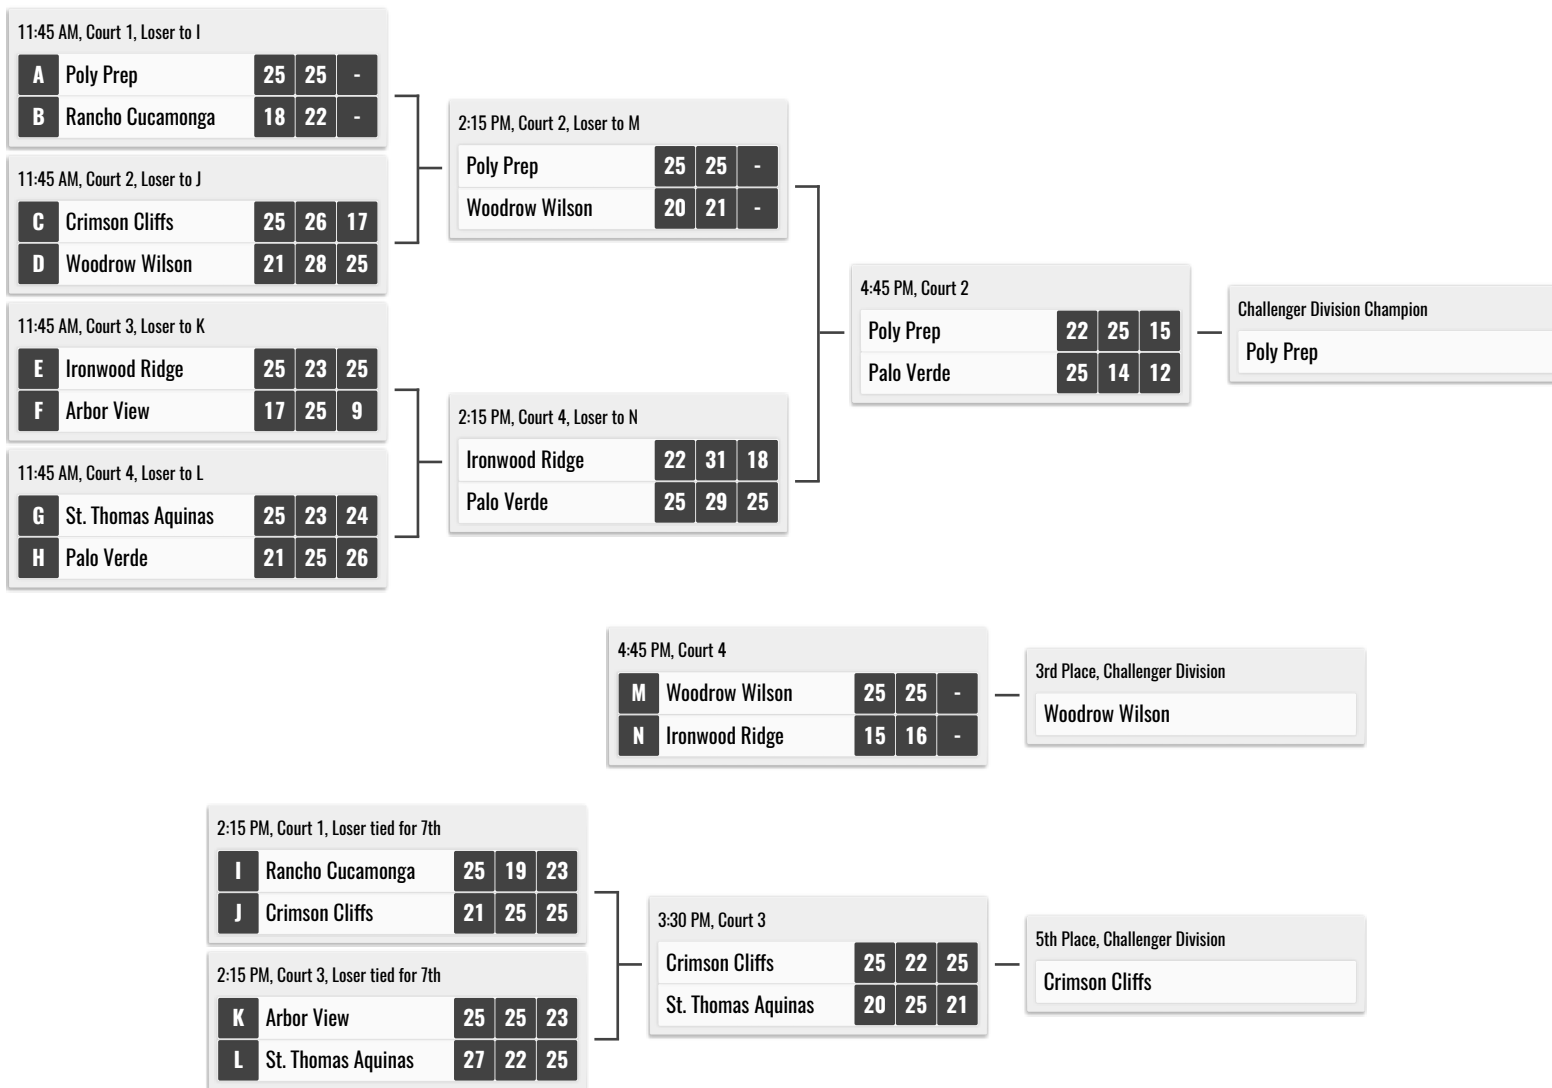

2022 Durango Fall Classic

CHALLENGER DIVISION - DESERT OASIS HS