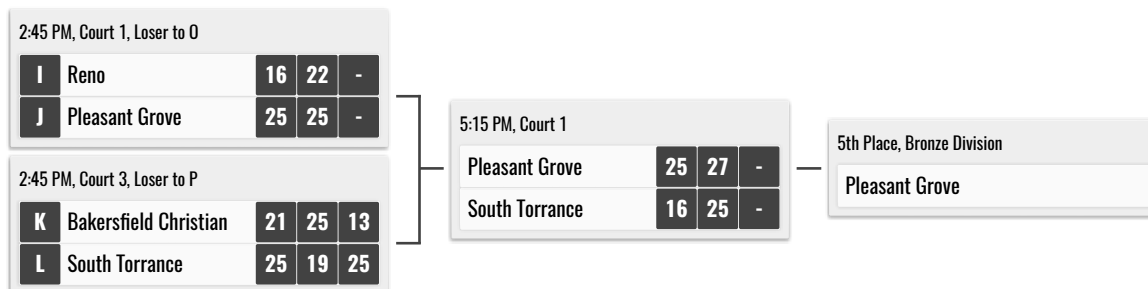

2021 Durango Fall Classic

Presented by ASICS

DIVISION RESULTS

2021 Durango Fall Classic

Presented by ASICS

CHAMPIONSHIP DIVISION - DURANGO HS

2021 Durango Fall Classic

Presented by ASICS

SILVER DIVISION - DURANGO HS

2021 Durango Fall Classic

Presented by ASICS

BRONZE DIVISION - CORONADO HS

2021 Durango Fall Classic

Presented by ASICS

COMPETITION DIVISION - CORONADO HS

2021 Durango Fall Classic