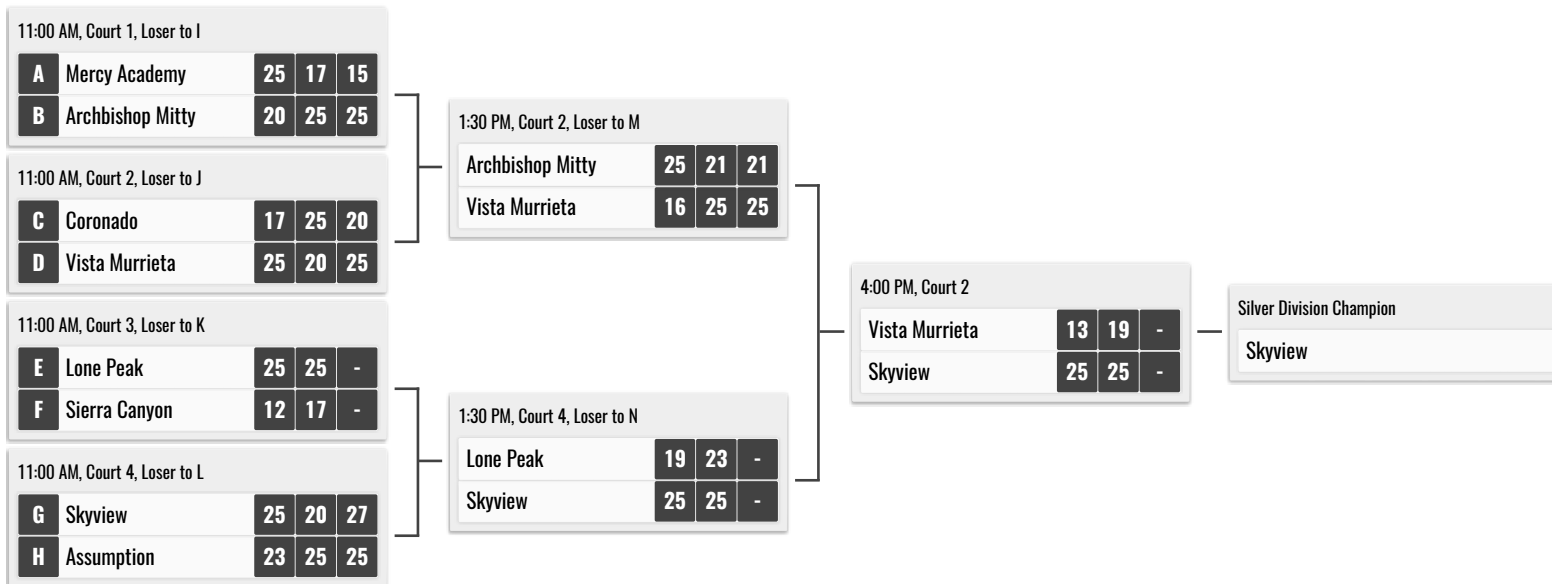

2021 Durango Fall Classic

Presented by ASICS

SILVER DIVISION - DURANGO HS