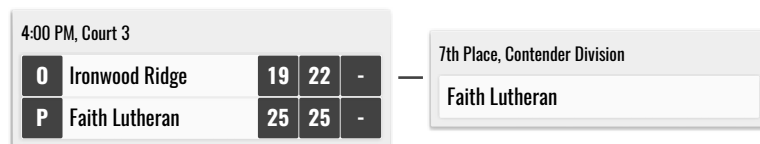

2021 Durango Fall Classic

Presented by ASICS

CONTENDER DIVISION - PALO VERDE HS

2021 Durango Fall Classic

Presented by ASICS

CHALLENGER POOL - FAITH LUTHERAN

#	TEAM	MATCHES	SETS	FINISH
1	Desert Oasis	2-0	6-2	1 - Challenger Division Champion
2	Green Valley	0-2	3-6	3
3	Arbor View	1-1	4-5	2 - Character Division Champion

TIME	TEAMS	SET 1	SET 2	SET 3	Set 4	Set 5
8:30 AM	1 vs 3	23-25	25-16	25-16	25-10	-
10:30 AM	2 vs 3	15-25	25-18	25-17	19-25	11-15
12:30 PM	1 vs 2	25-20	22-25	25-23	26-24	-