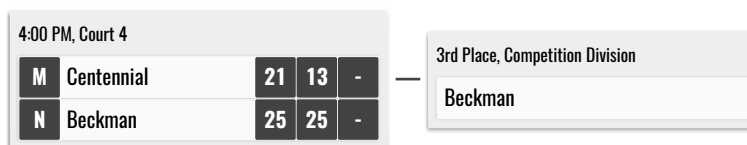

SILVER DIVISION - DURANGO HS

2021 Durango Fall Classic

Presented by ASICS

BRONZE DIVISION - CORONADO HS

2021 Durango Fall Classic

Presented by ASICS

COMPETITION DIVISION - CORONADO HS

2021 Durango Fall Classic