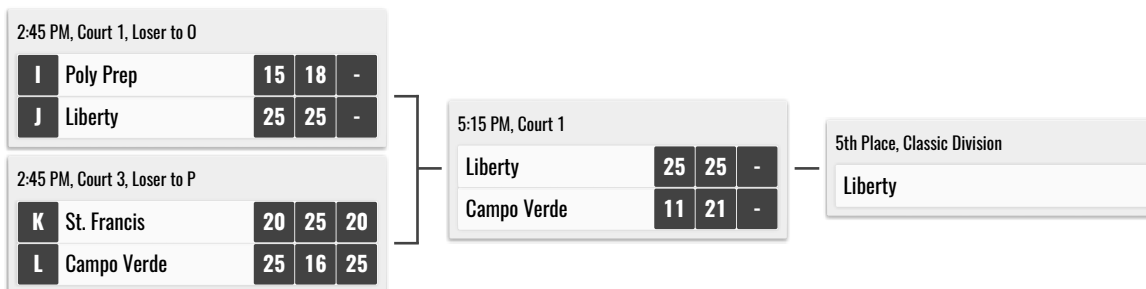

2021 Durango Fall Classic

Presented by ASICS

CLASSIC DIVISION - PALO VERDE HS