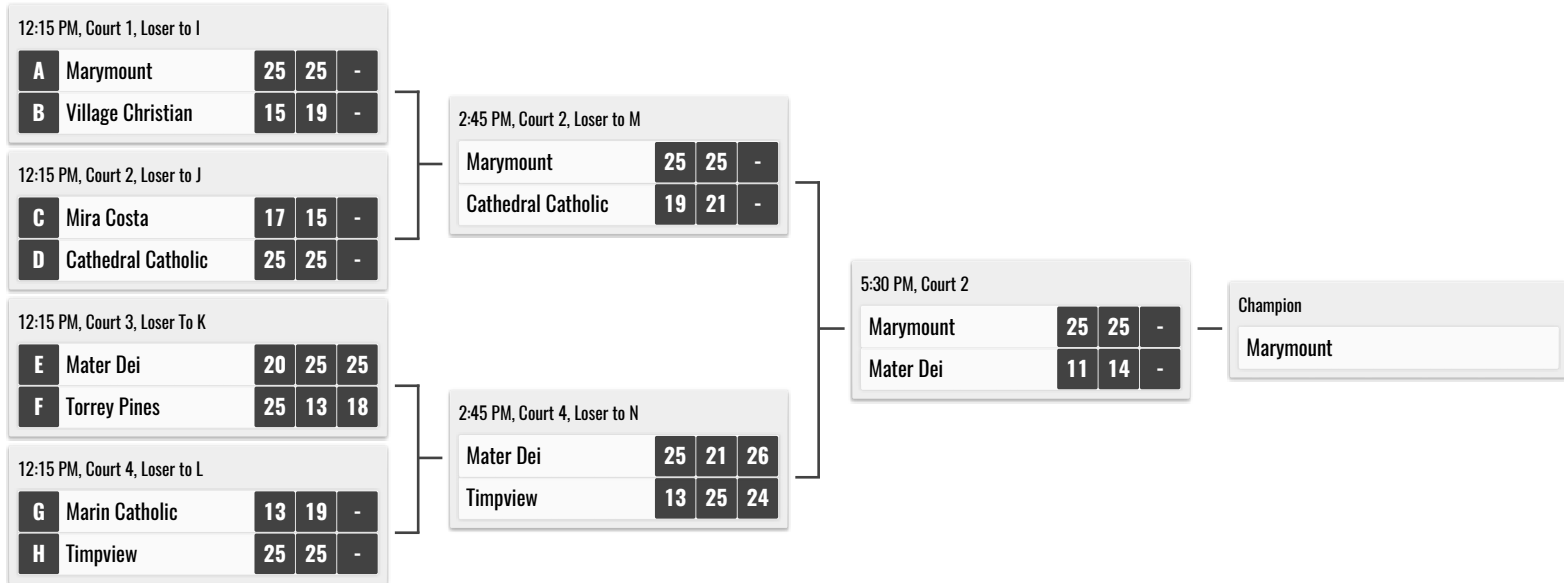

2021 Durango Fall Classic

Presented by ASICS

DIVISION RESULTS

2021 Durango Fall Classic

Presented by ASICS

CHAMPIONSHIP DIVISION - DURANGO HS

2021 Durango Fall Classic

Presented by ASICS