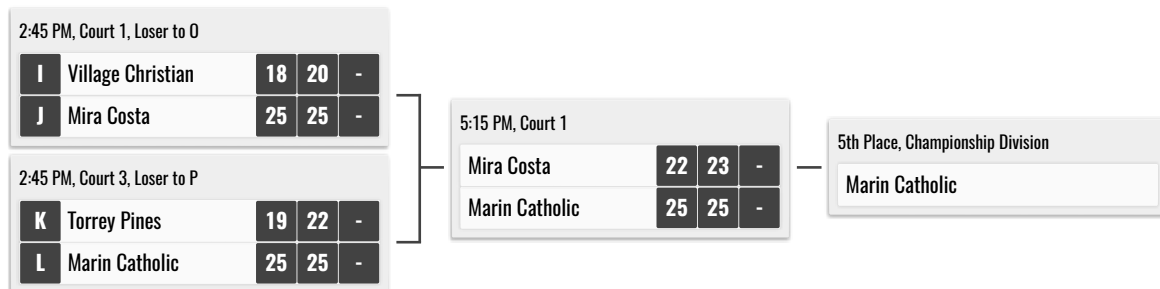

2021 Durango Fall Classic

Presented by ASICS

DIVISION RESULTS

2021 Durango Fall Classic

Presented by ASICS

CHAMPIONSHIP DIVISION - DURANGO HS

2021 Durango Fall Classic

Presented by ASICS