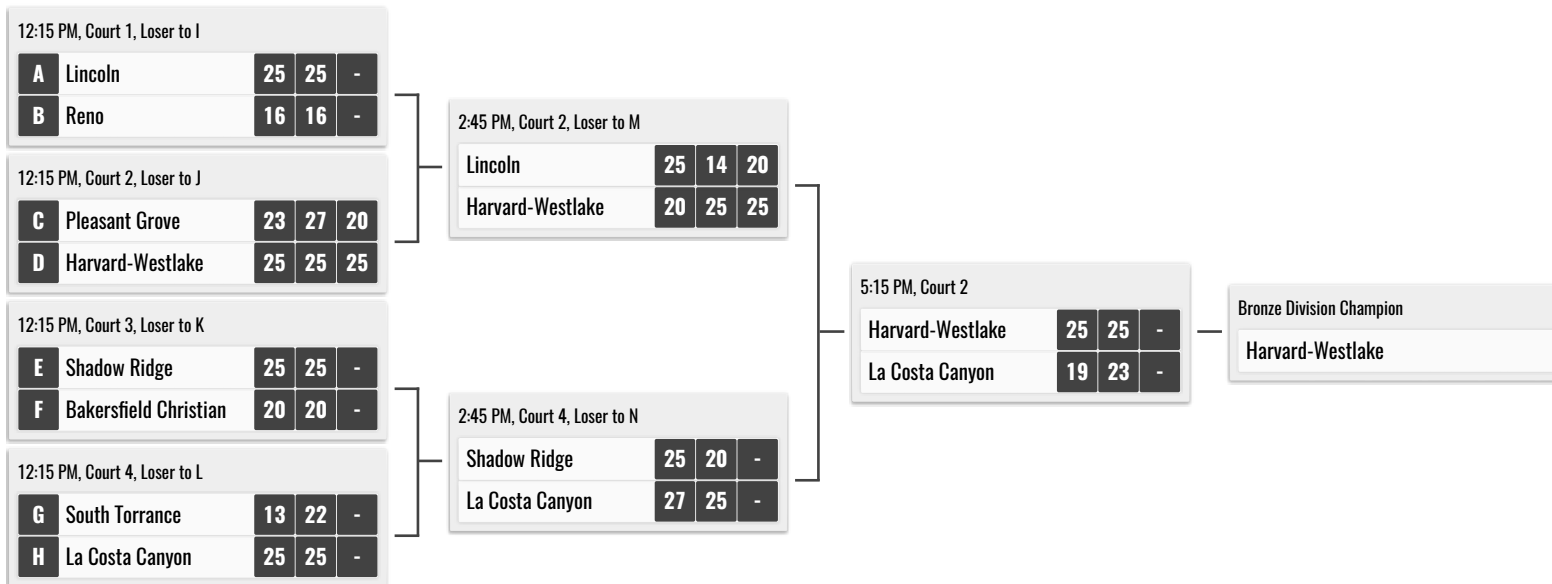

2021 Durango Fall Classic

Presented by ASICS

DIVISION RESULTS

2021 Durango Fall Classic

Presented by ASICS

CHAMPIONSHIP DIVISION - DURANGO HS

2021 Durango Fall Classic

Presented by ASICS

SILVER DIVISION - DURANGO HS

2021 Durango Fall Classic

Presented by ASICS

BRONZE DIVISION - CORONADO HS

2021 Durango Fall Classic

Presented by ASICS

COMPETITION DIVISION - CORONADO HS

2021 Durango Fall Classic