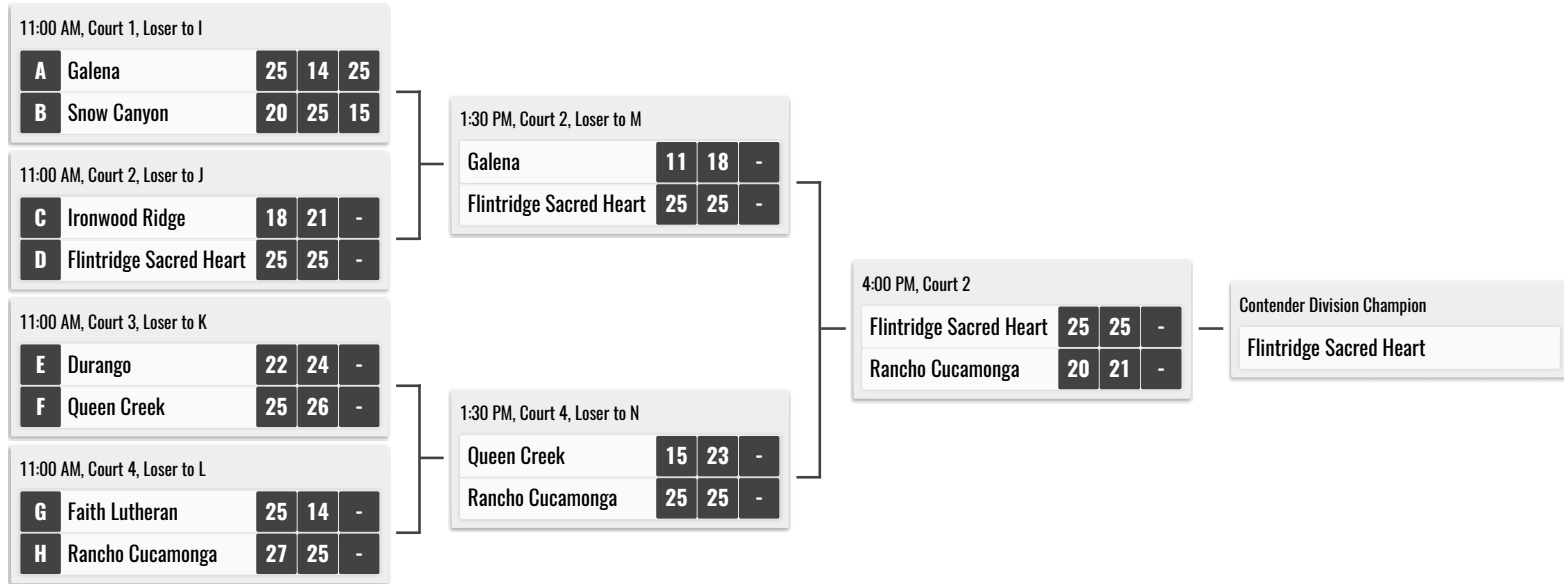

Presented by ASICS

CLASSIC DIVISION - PALO VERDE HS

2021 Durango Fall Classic

Presented by ASICS

CONTENDER DIVISION - PALO VERDE HS

2021 Durango Fall Classic

Presented by ASICS

CHALLENGER POOL - FAITH LUTHERAN

#	TEAM	MATCHES	SETS	FINISH
1	Desert Oasis	2-0	6-2	1 - Challenger Division Champion
2	Green Valley	0-2	3-6	3
3	Arbor View	1-1	4-5	2 - Character Division Champion

TIME	TEAMS	SET 1	SET 2	SET 3	Set 4	Set 5
8:30 AM	1 vs 3	23-25	25-16	25-16	25-10	-
10:30 AM	2 vs 3	15-25	25-18	25-17	19-25	11-15
12:30 PM	1 vs 2	25-20	22-25	25-23	26-24	-