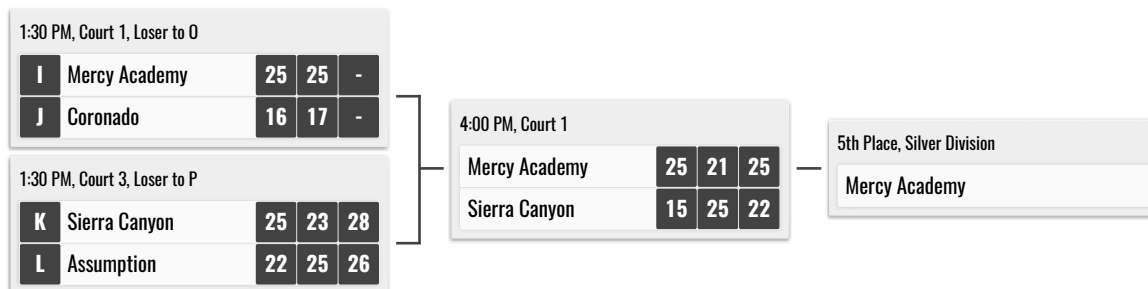

2021 Durango Fall Classic

Presented by ASICS

DIVISION RESULTS

2021 Durango Fall Classic

Presented by ASICS

CHAMPIONSHIP DIVISION - DURANGO HS

2021 Durango Fall Classic

Presented by ASICS

SILVER DIVISION - DURANGO HS

2021 Durango Fall Classic

Presented by ASICS

BRONZE DIVISION - CORONADO HS

2021 Durango Fall Classic

Presented by ASICS

COMPETITION DIVISION - CORONADO HS

2021 Durango Fall Classic