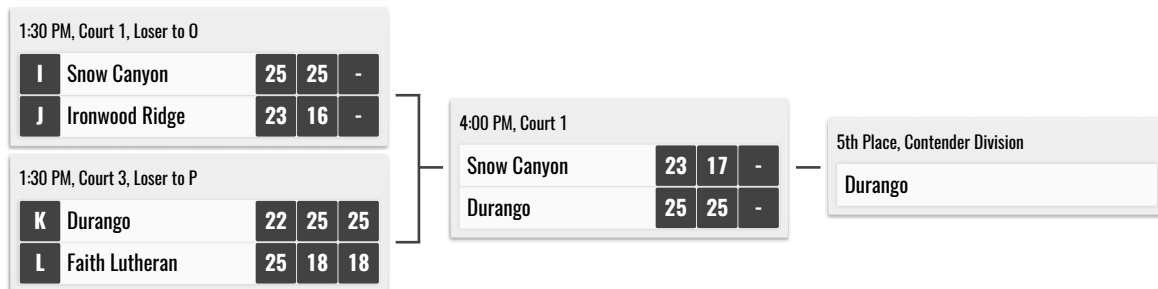

Presented by ASICS

CLASSIC DIVISION - PALO VERDE HS

2021 Durango Fall Classic

Presented by ASICS

CONTENDER DIVISION - PALO VERDE HS

2021 Durango Fall Classic

Presented by ASICS

CHALLENGER POOL - FAITH LUTHERAN

#	TEAM	MATCHES	SETS	FINISH
1	Desert Oasis	2-0	6-2	1 - Challenger Division Champion
2	Green Valley	0-2	3-6	3
3	Arbor View	1-1	4-5	2 - Character Division Champion

TIME	TEAMS	SET 1	SET 2	SET 3	Set 4	Set 5
8:30 AM	1 vs 3	23-25	25-16	25-16	25-10	-
10:30 AM	2 vs 3	15-25	25-18	25-17	19-25	11-15
12:30 PM	1 vs 2	25-20	22-25	25-23	26-24	-