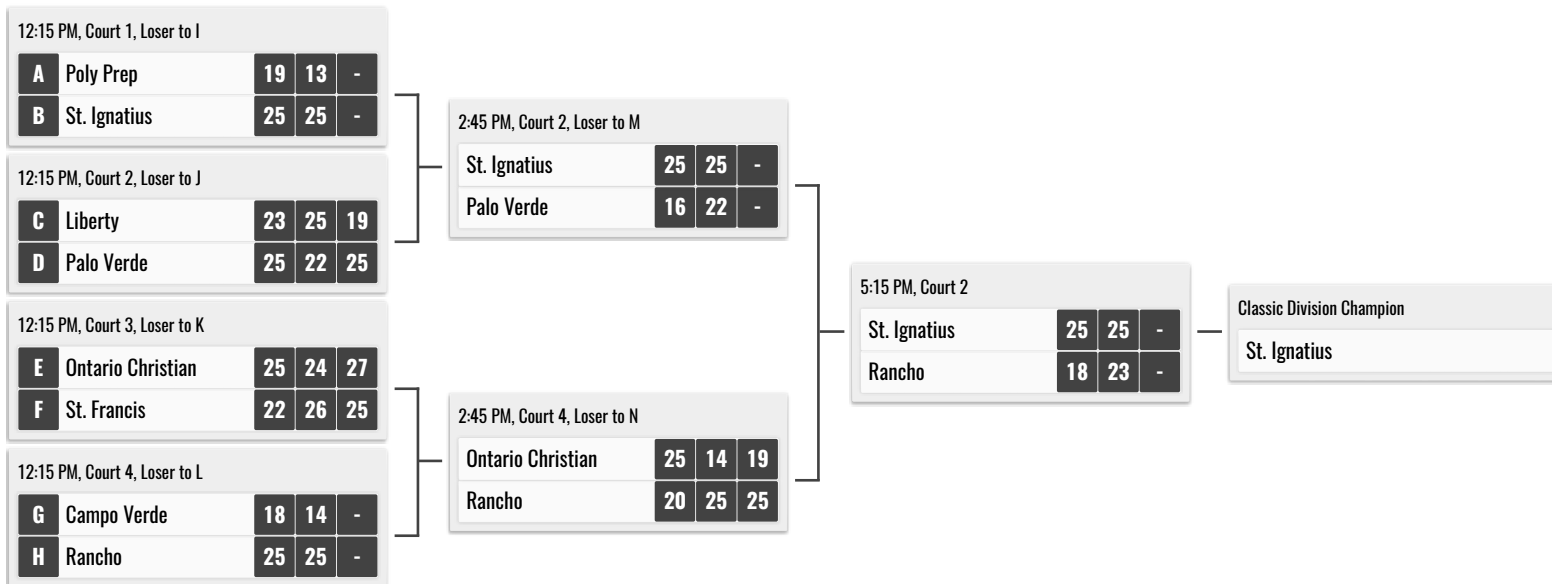

2021 Durango Fall Classic

Presented by ASICS

CLASSIC DIVISION - PALO VERDE HS