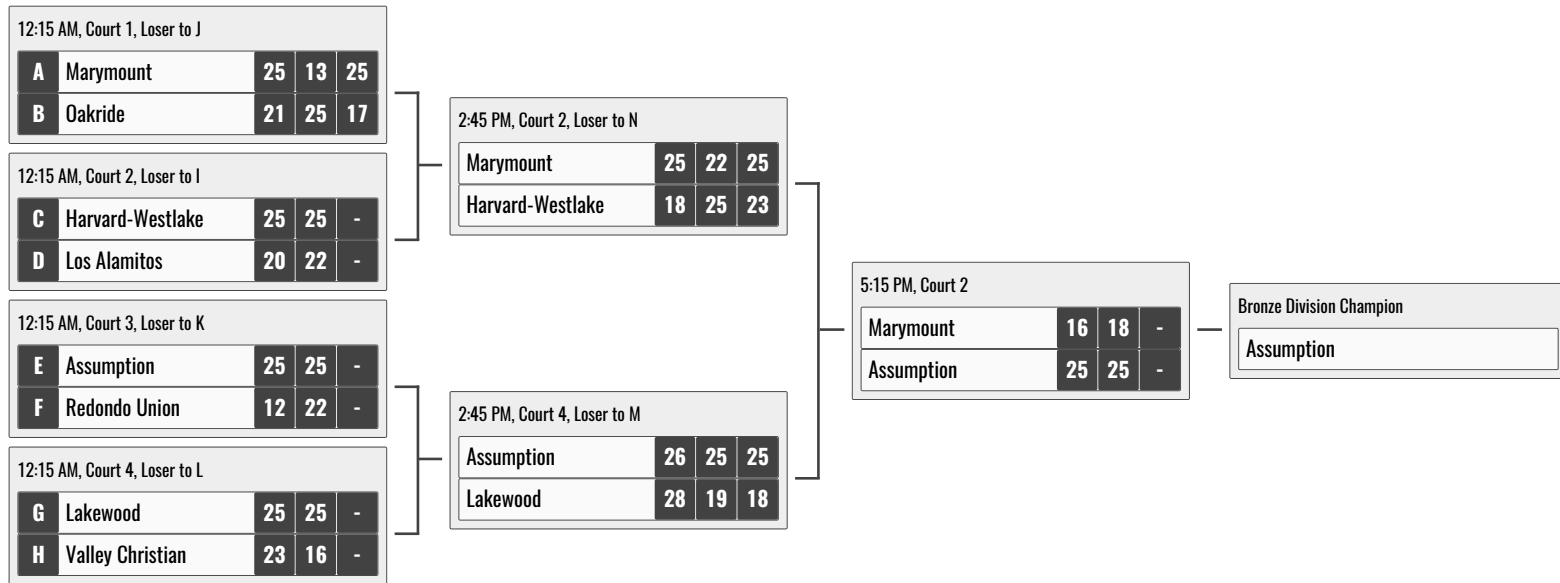

2016 Durango Fall Classic

BRONZE DIVISION - GREEN VALLEY HS