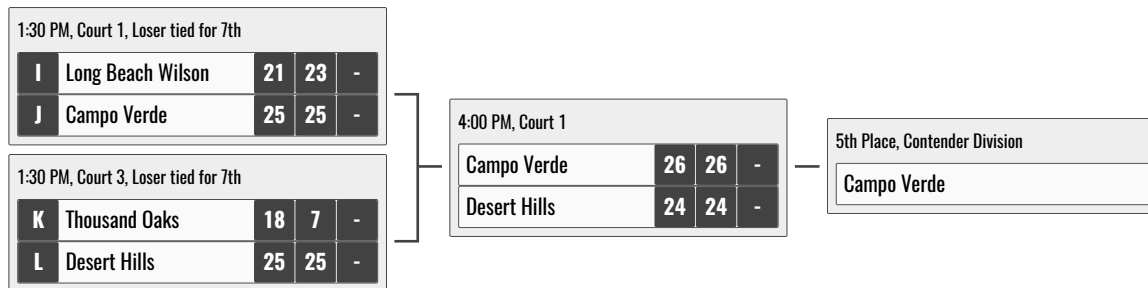

2016 Durango Fall Classic

CONTENDER DIVISION - PALO VERDE HS