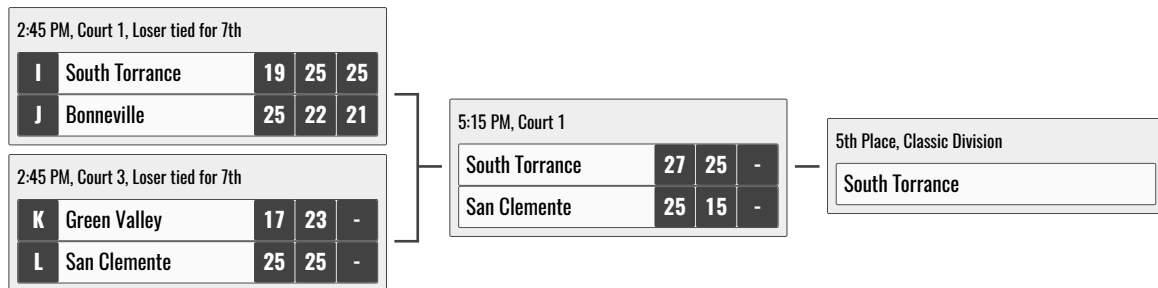

2016 Durango Fall Classic

CLASSIC DIVISION - PALO VERDE HS