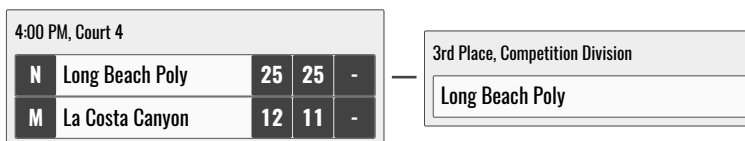

2016 Durango Fall Classic

COMPETITION DIVISION - GREEN VALLEY HS