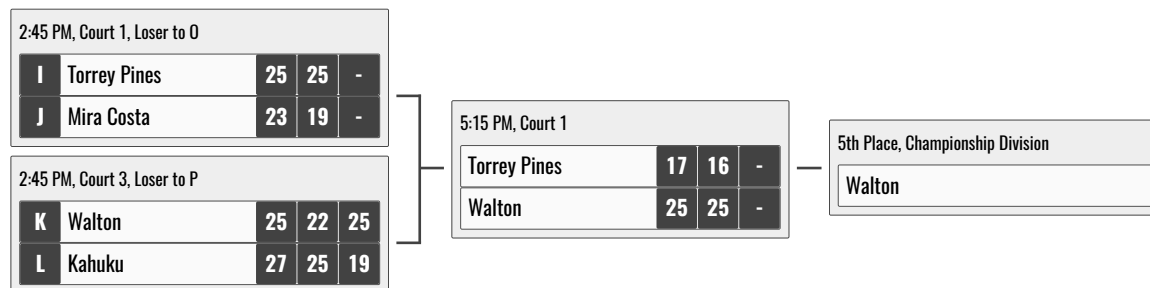

2016 Durango Fall Classic

CHAMPIONSHIP DIVISION - DURANGO HS