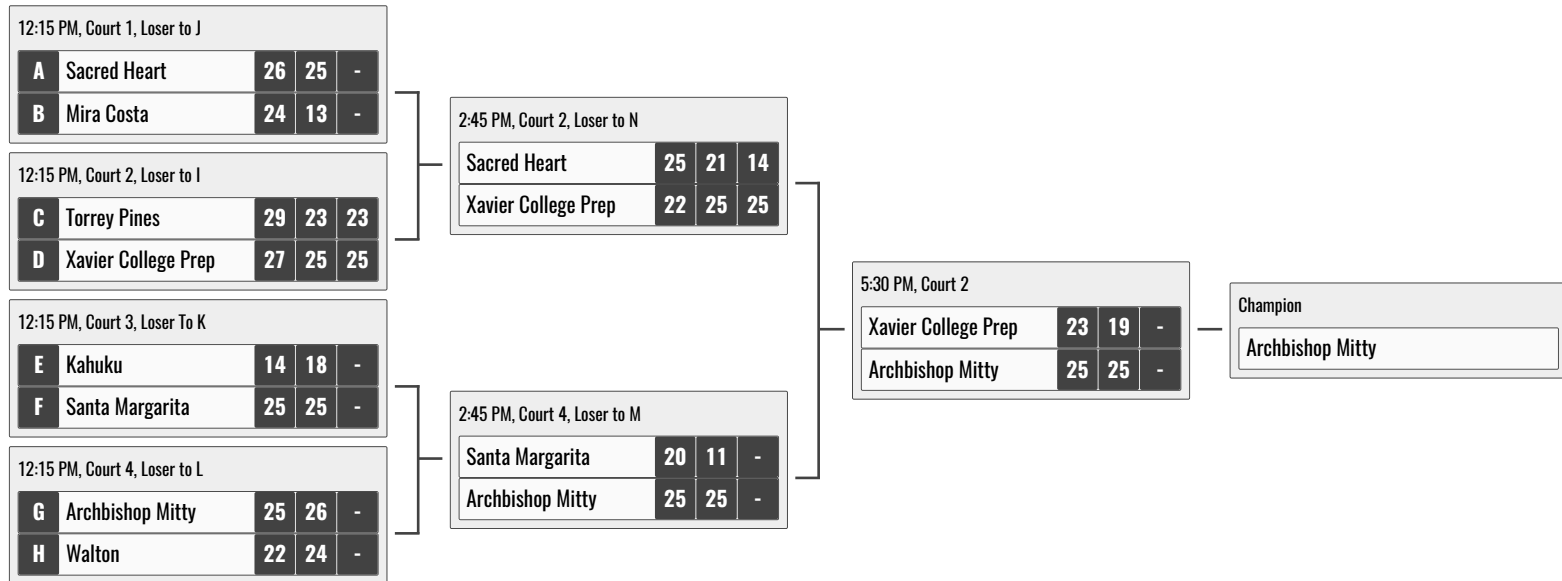

2016 Durango Fall Classic

CHAMPIONSHIP DIVISION - DURANGO HS