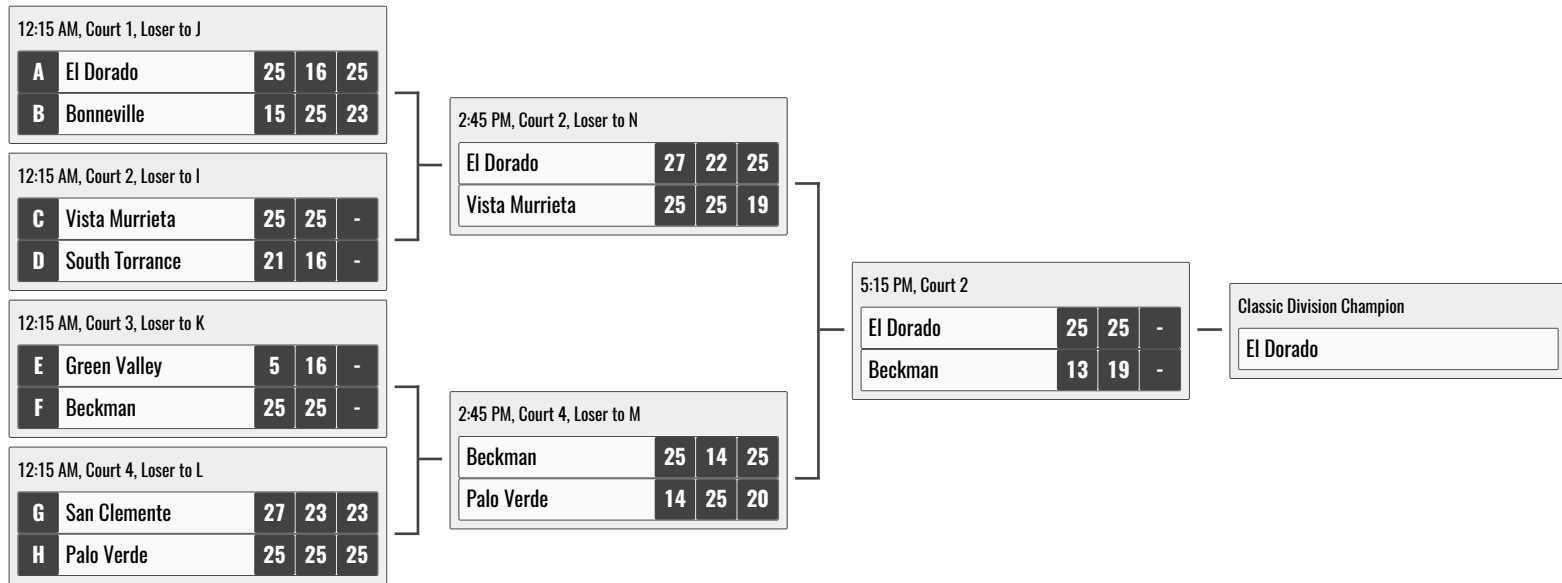

2016 Durango Fall Classic

CLASSIC DIVISION - PALO VERDE HS