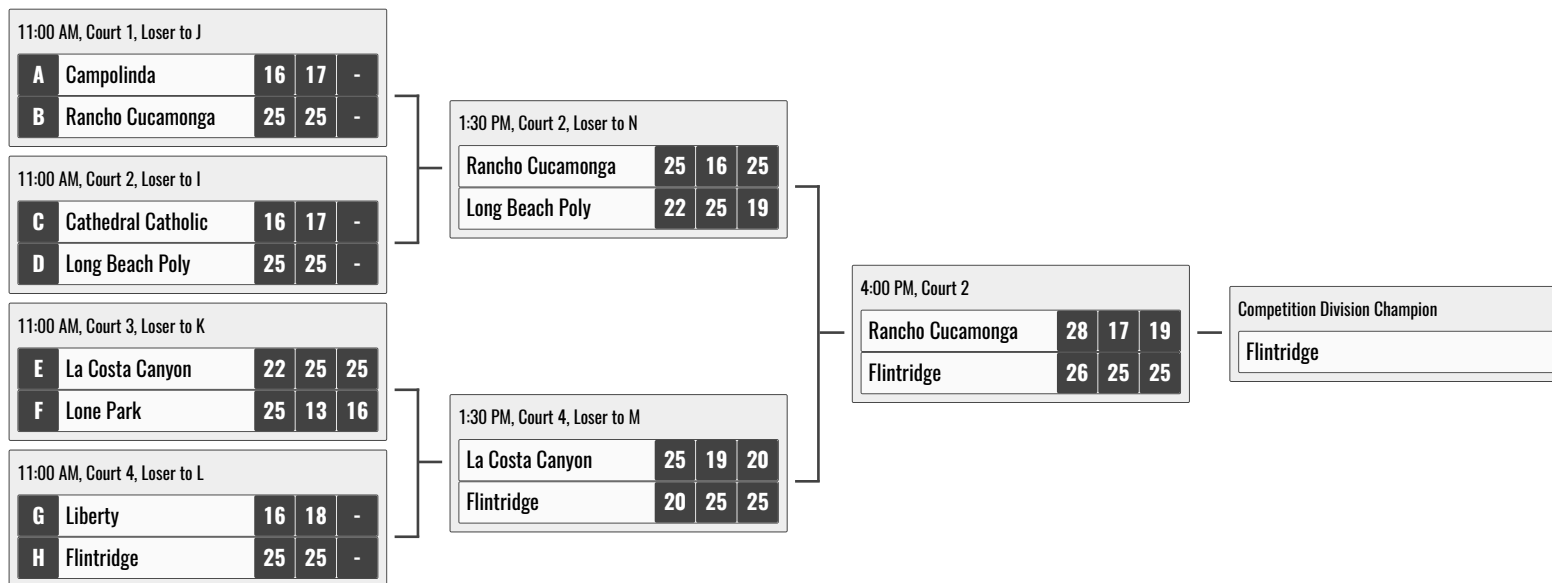

2016 Durango Fall Classic

COMPETITION DIVISION - GREEN VALLEY HS