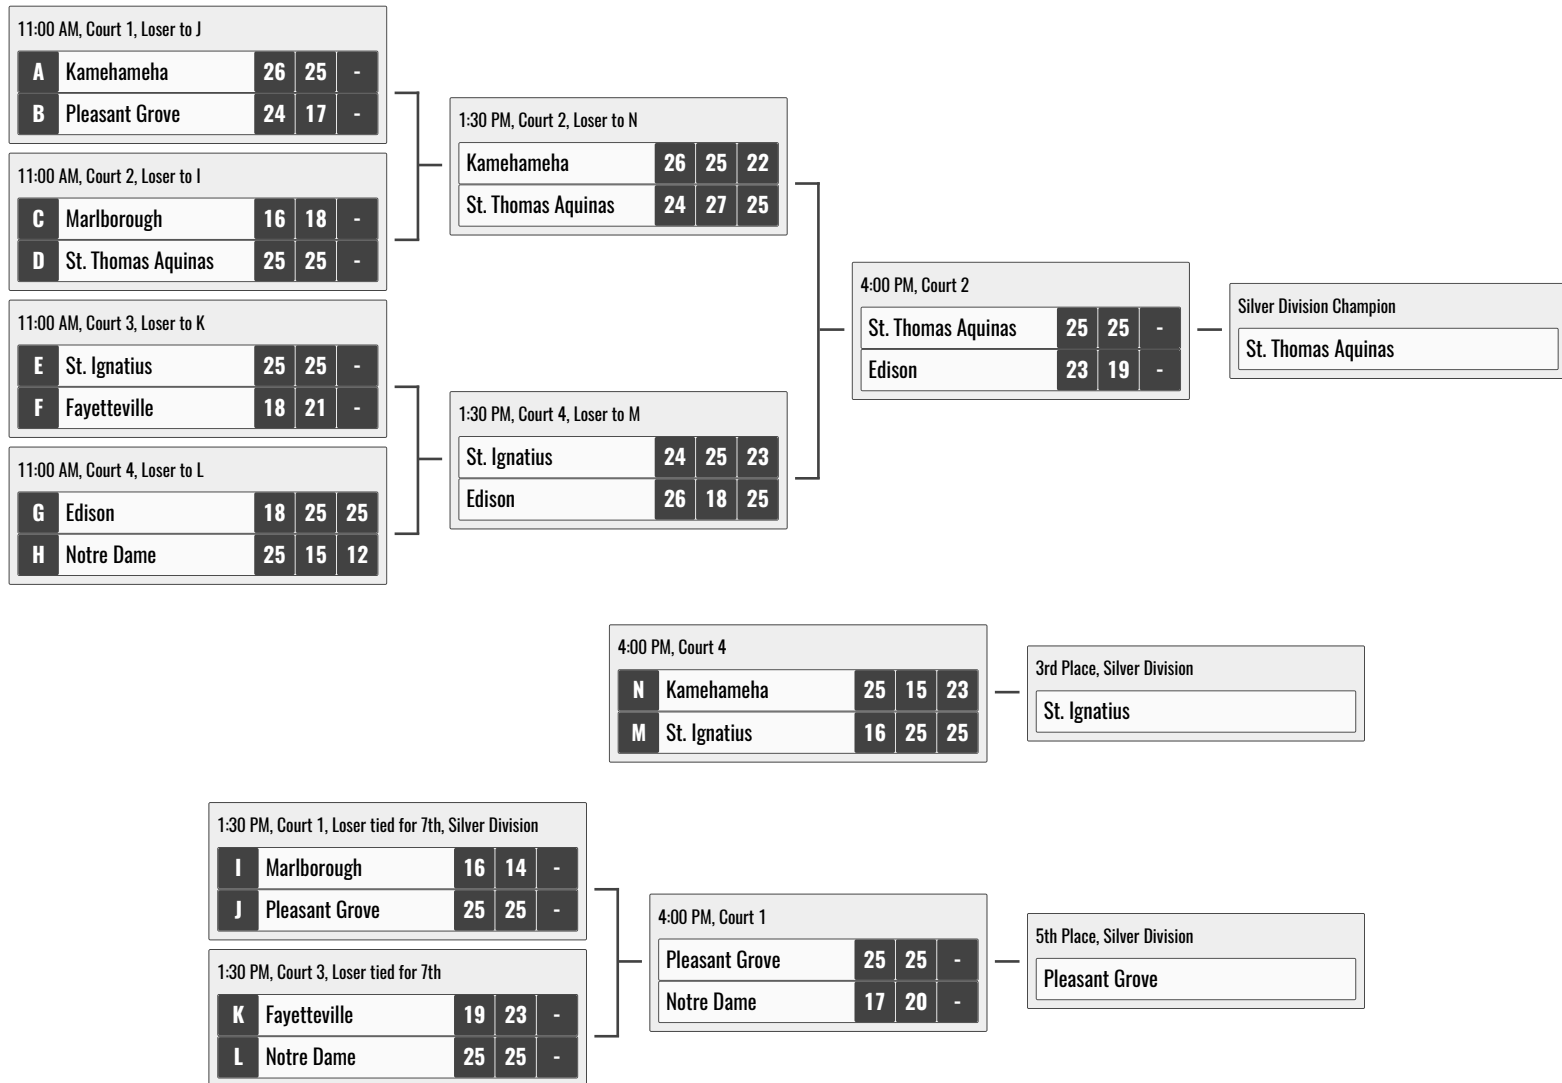

2016 Durango Fall Classic

SILVER DIVISION - DURANGO HS