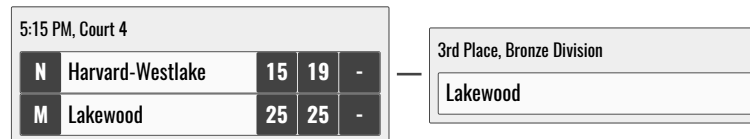

2016 Durango Fall Classic

BRONZE DIVISION - GREEN VALLEY HS