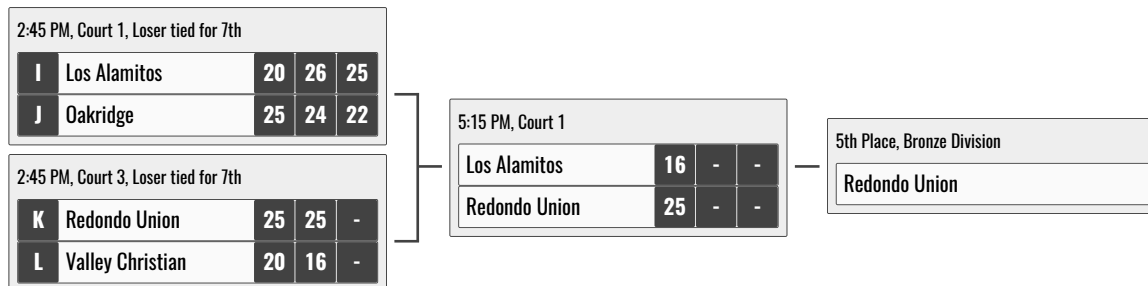

2016 Durango Fall Classic

BRONZE DIVISION - GREEN VALLEY HS