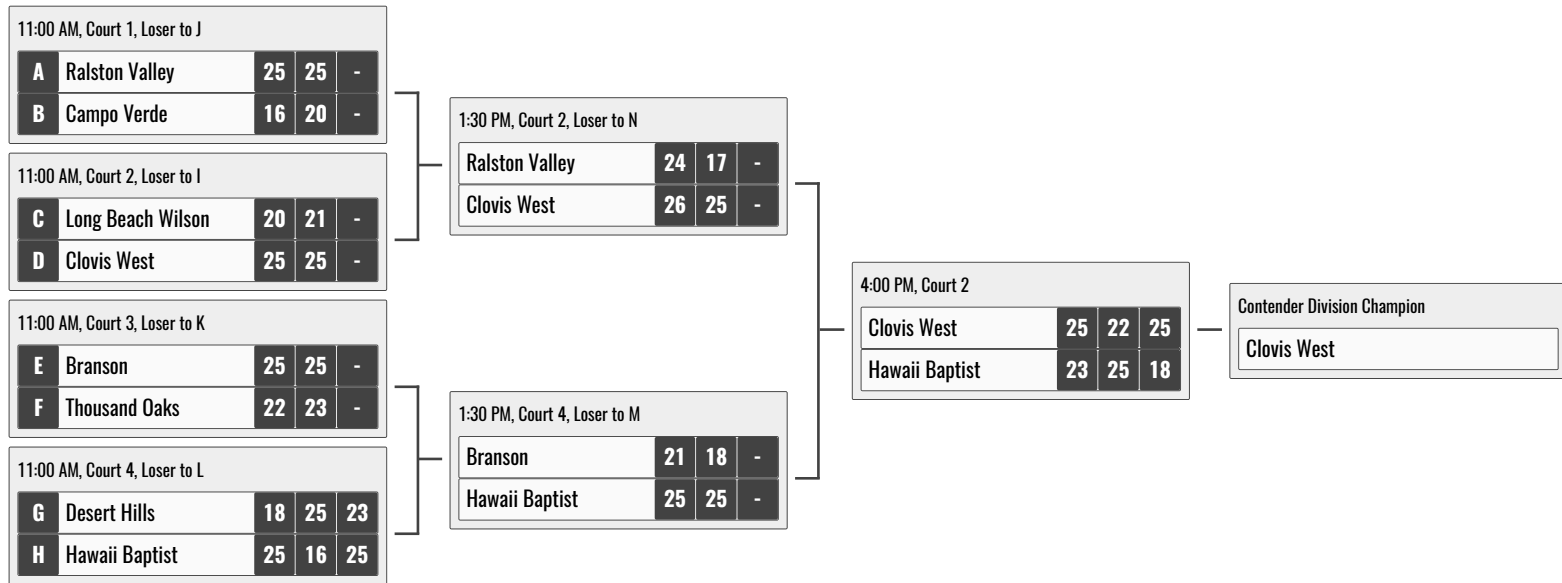

2016 Durango Fall Classic

CONTENDER DIVISION - PALO VERDE HS