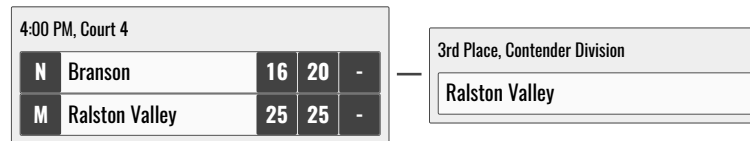

2016 Durango Fall Classic

CONTENDER DIVISION - PALO VERDE HS