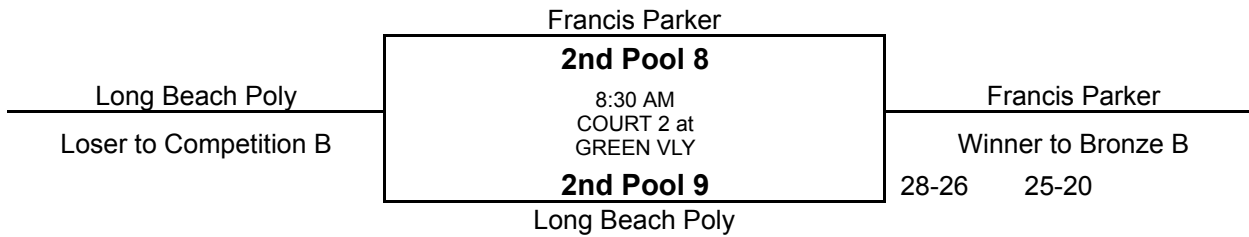

Bronze Qualifying Round (Green Valley)