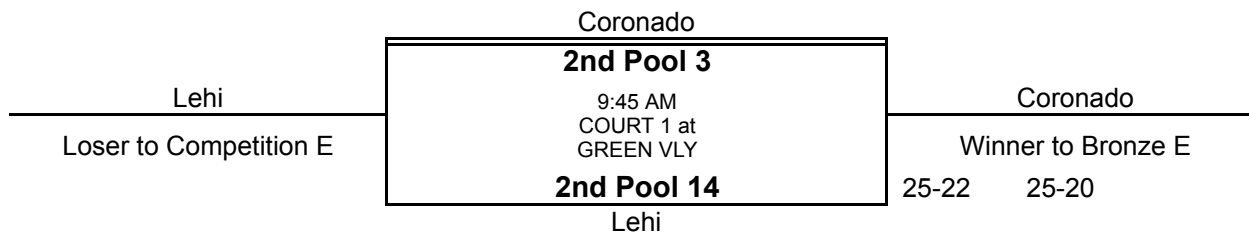

[top](#)

Classic Qualifying Round (Palo Verde)

Bishop Manogue