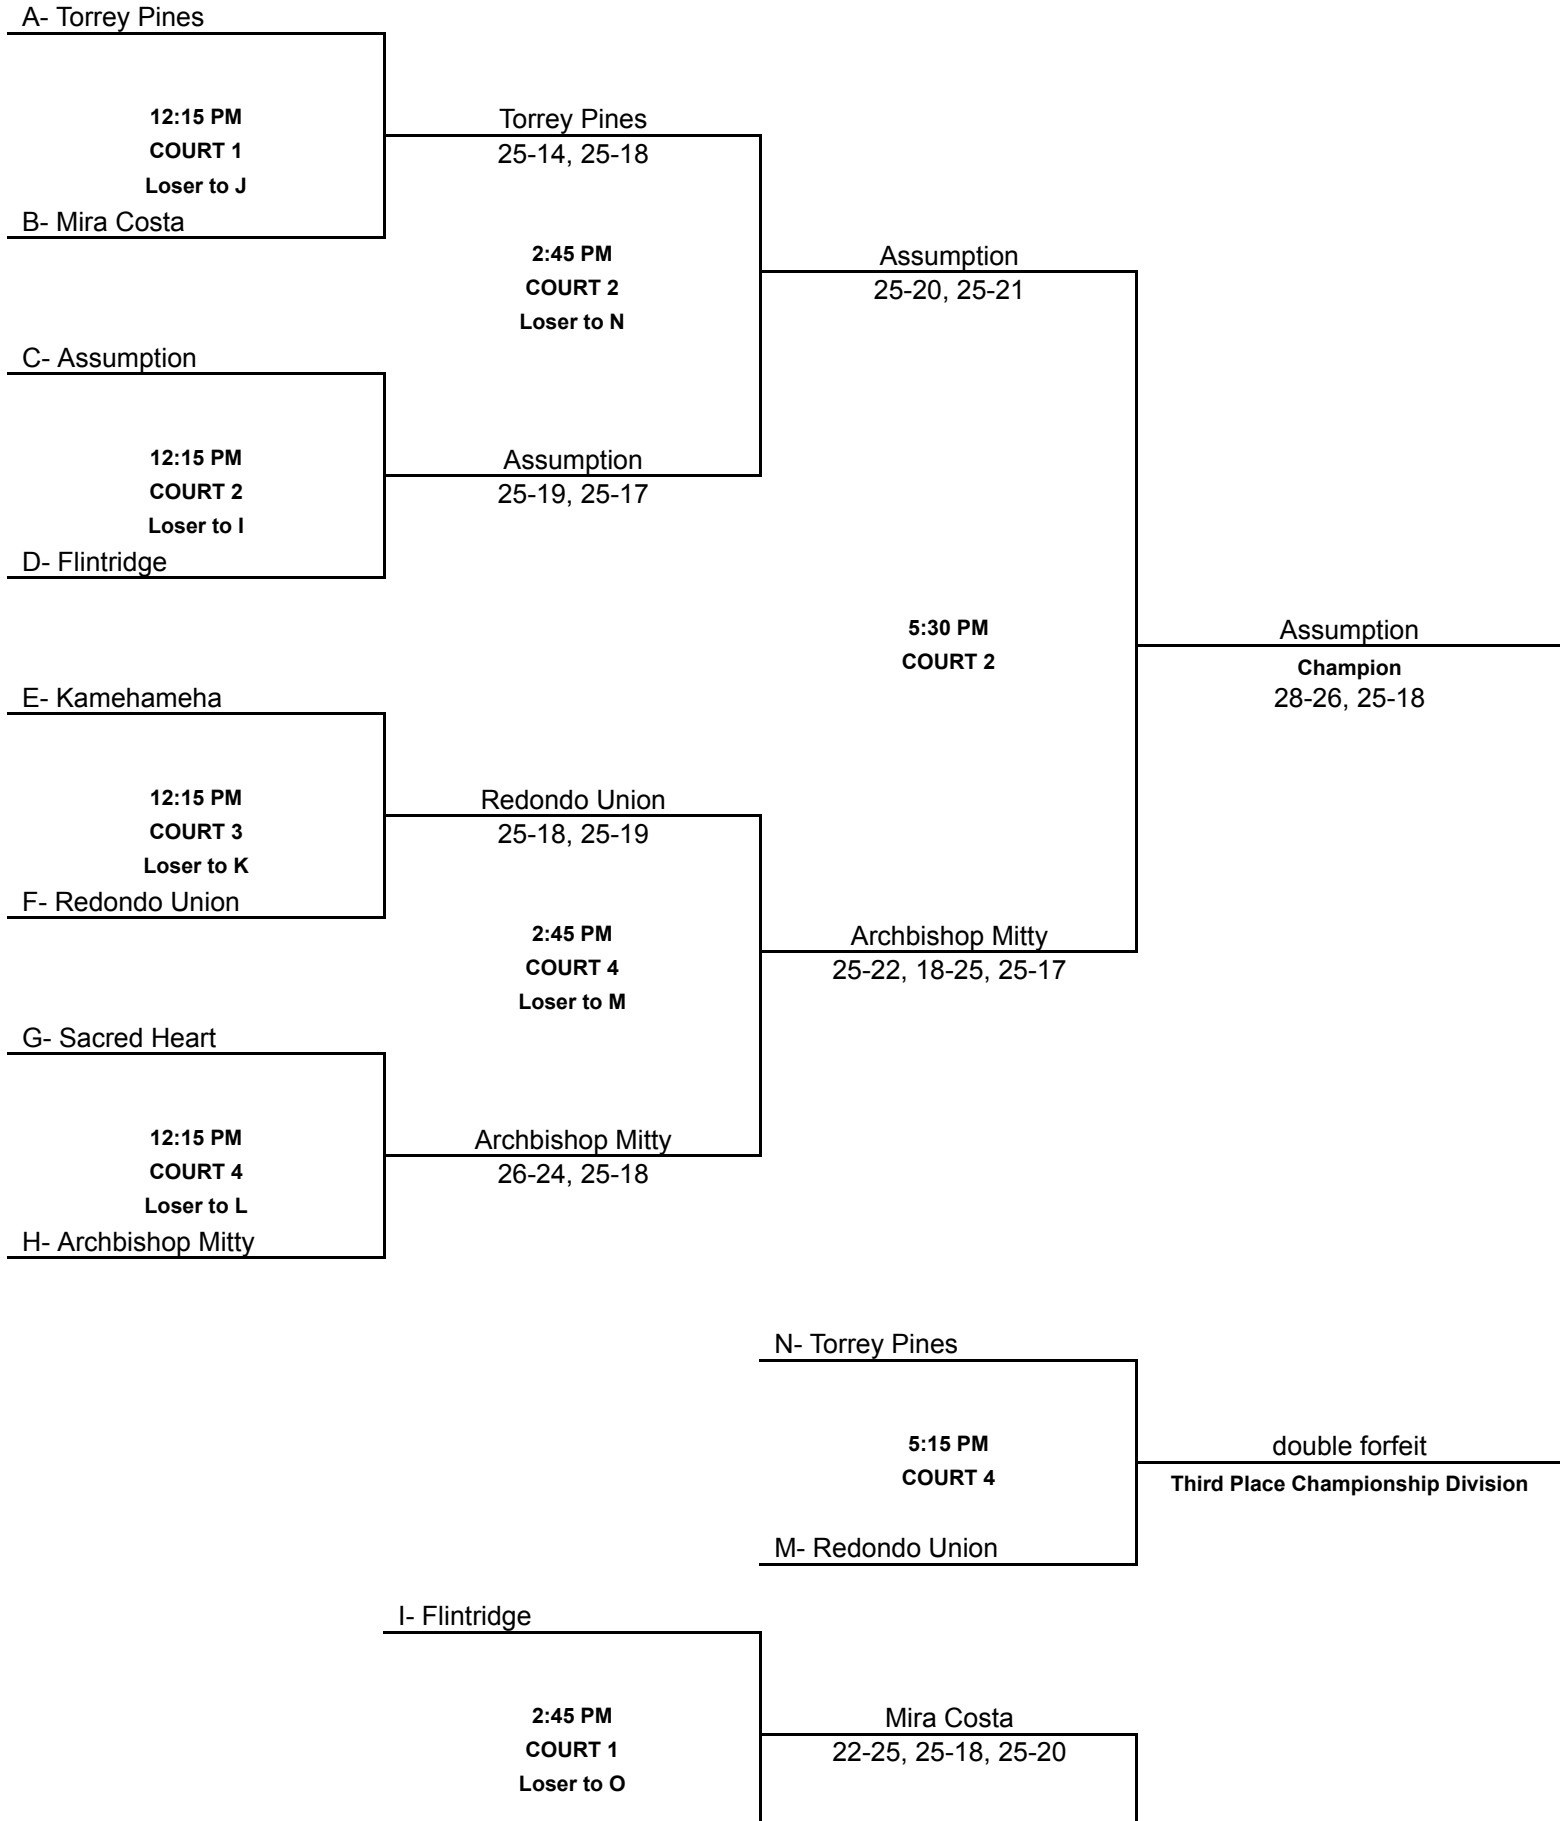

2014 Durango Fall Classic Bracket Play

Championship Bracket (Durango)

at DURANGO