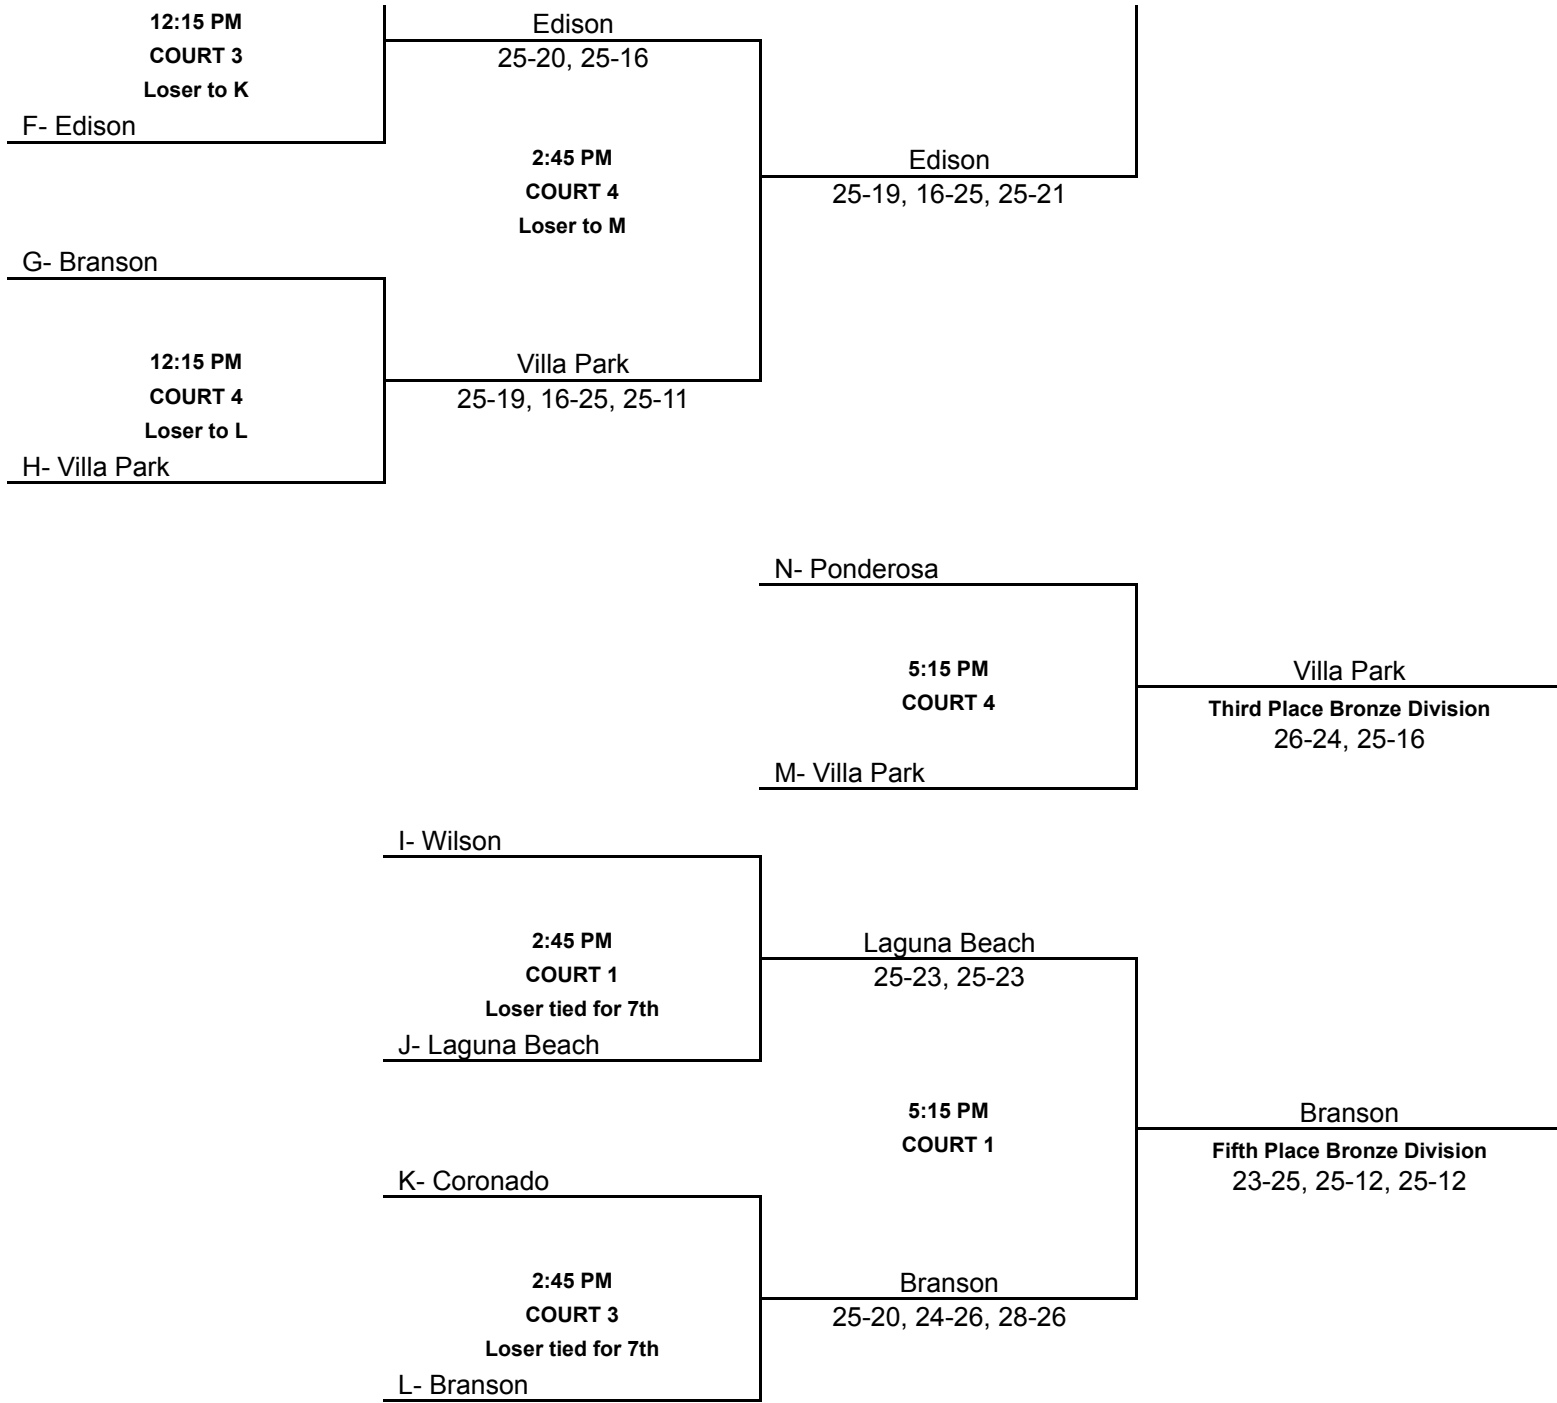

[top](#)

Competition Bracket (Green Valley)

at GREEN VALLEY