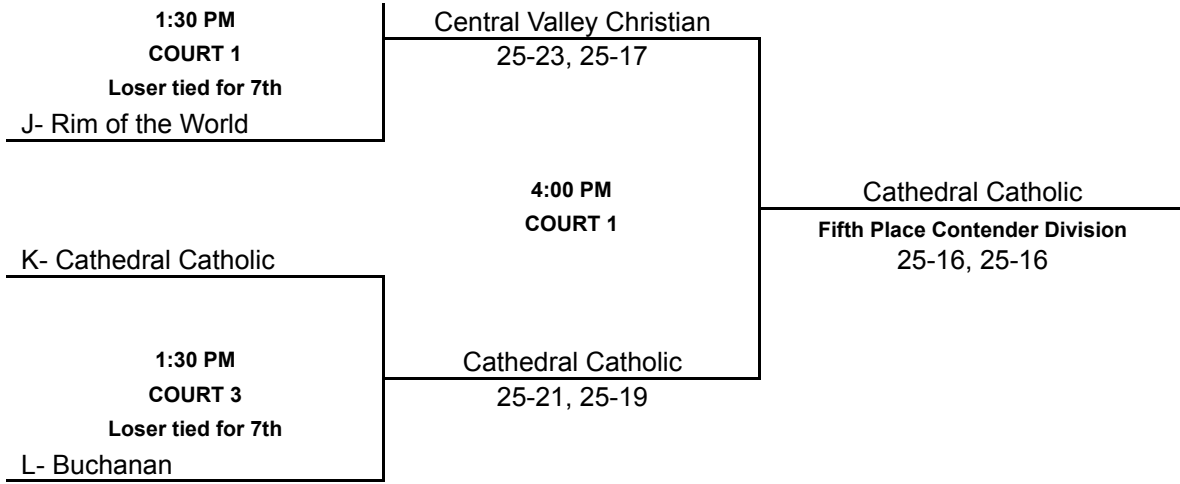

[top](#)

Challenger Bracket (Foothill)

at FOOTHILL