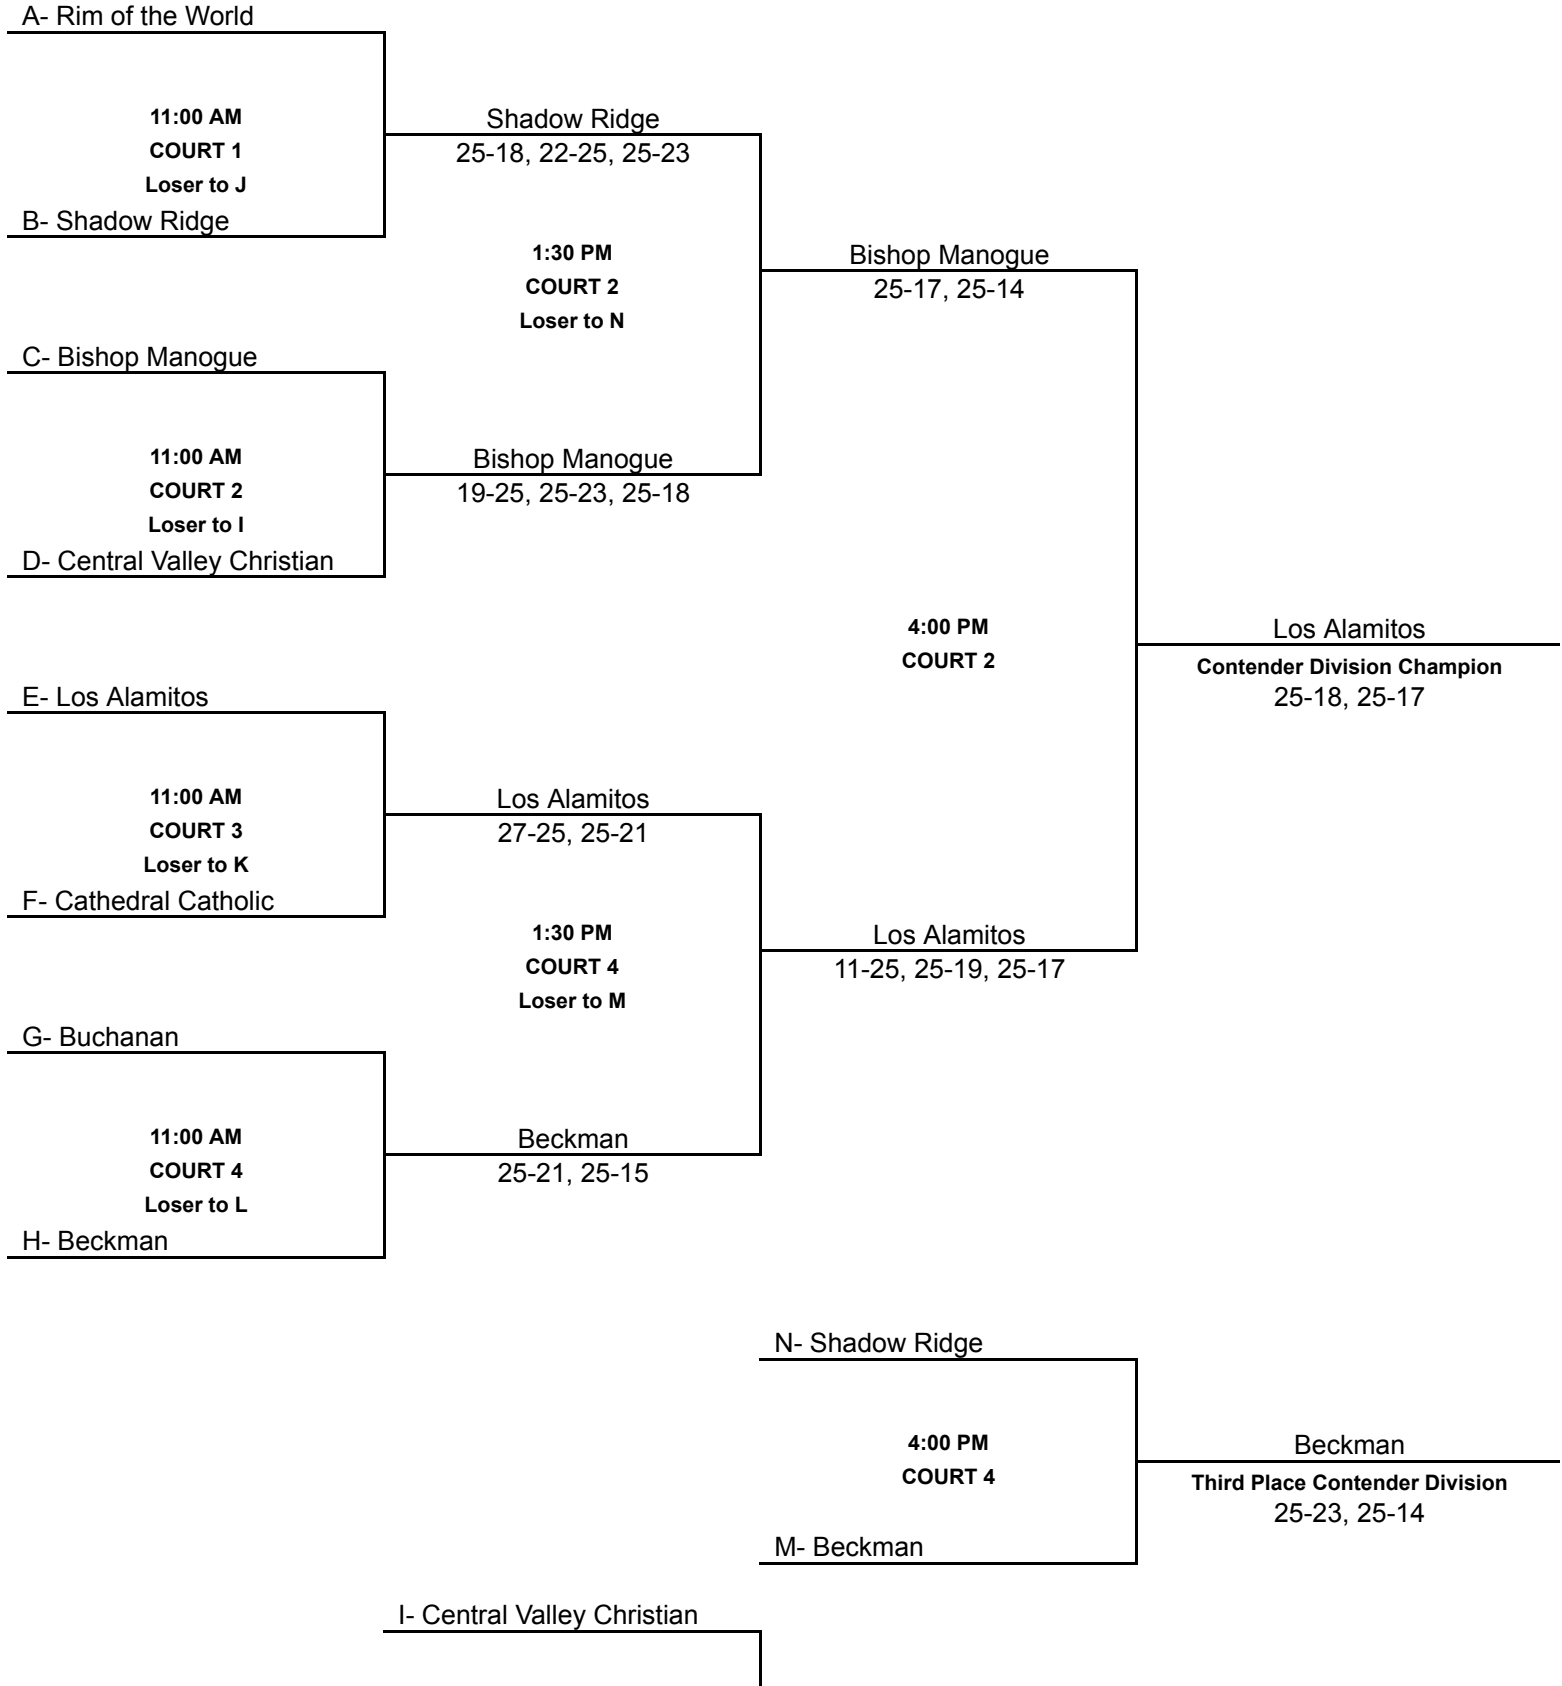

COURT 3
Loser tied for 7th
L- Harvard-Westlake

25-22, 25-22

[top](#)

Contender Bracket (Palo Verde)

at PALO VERDE