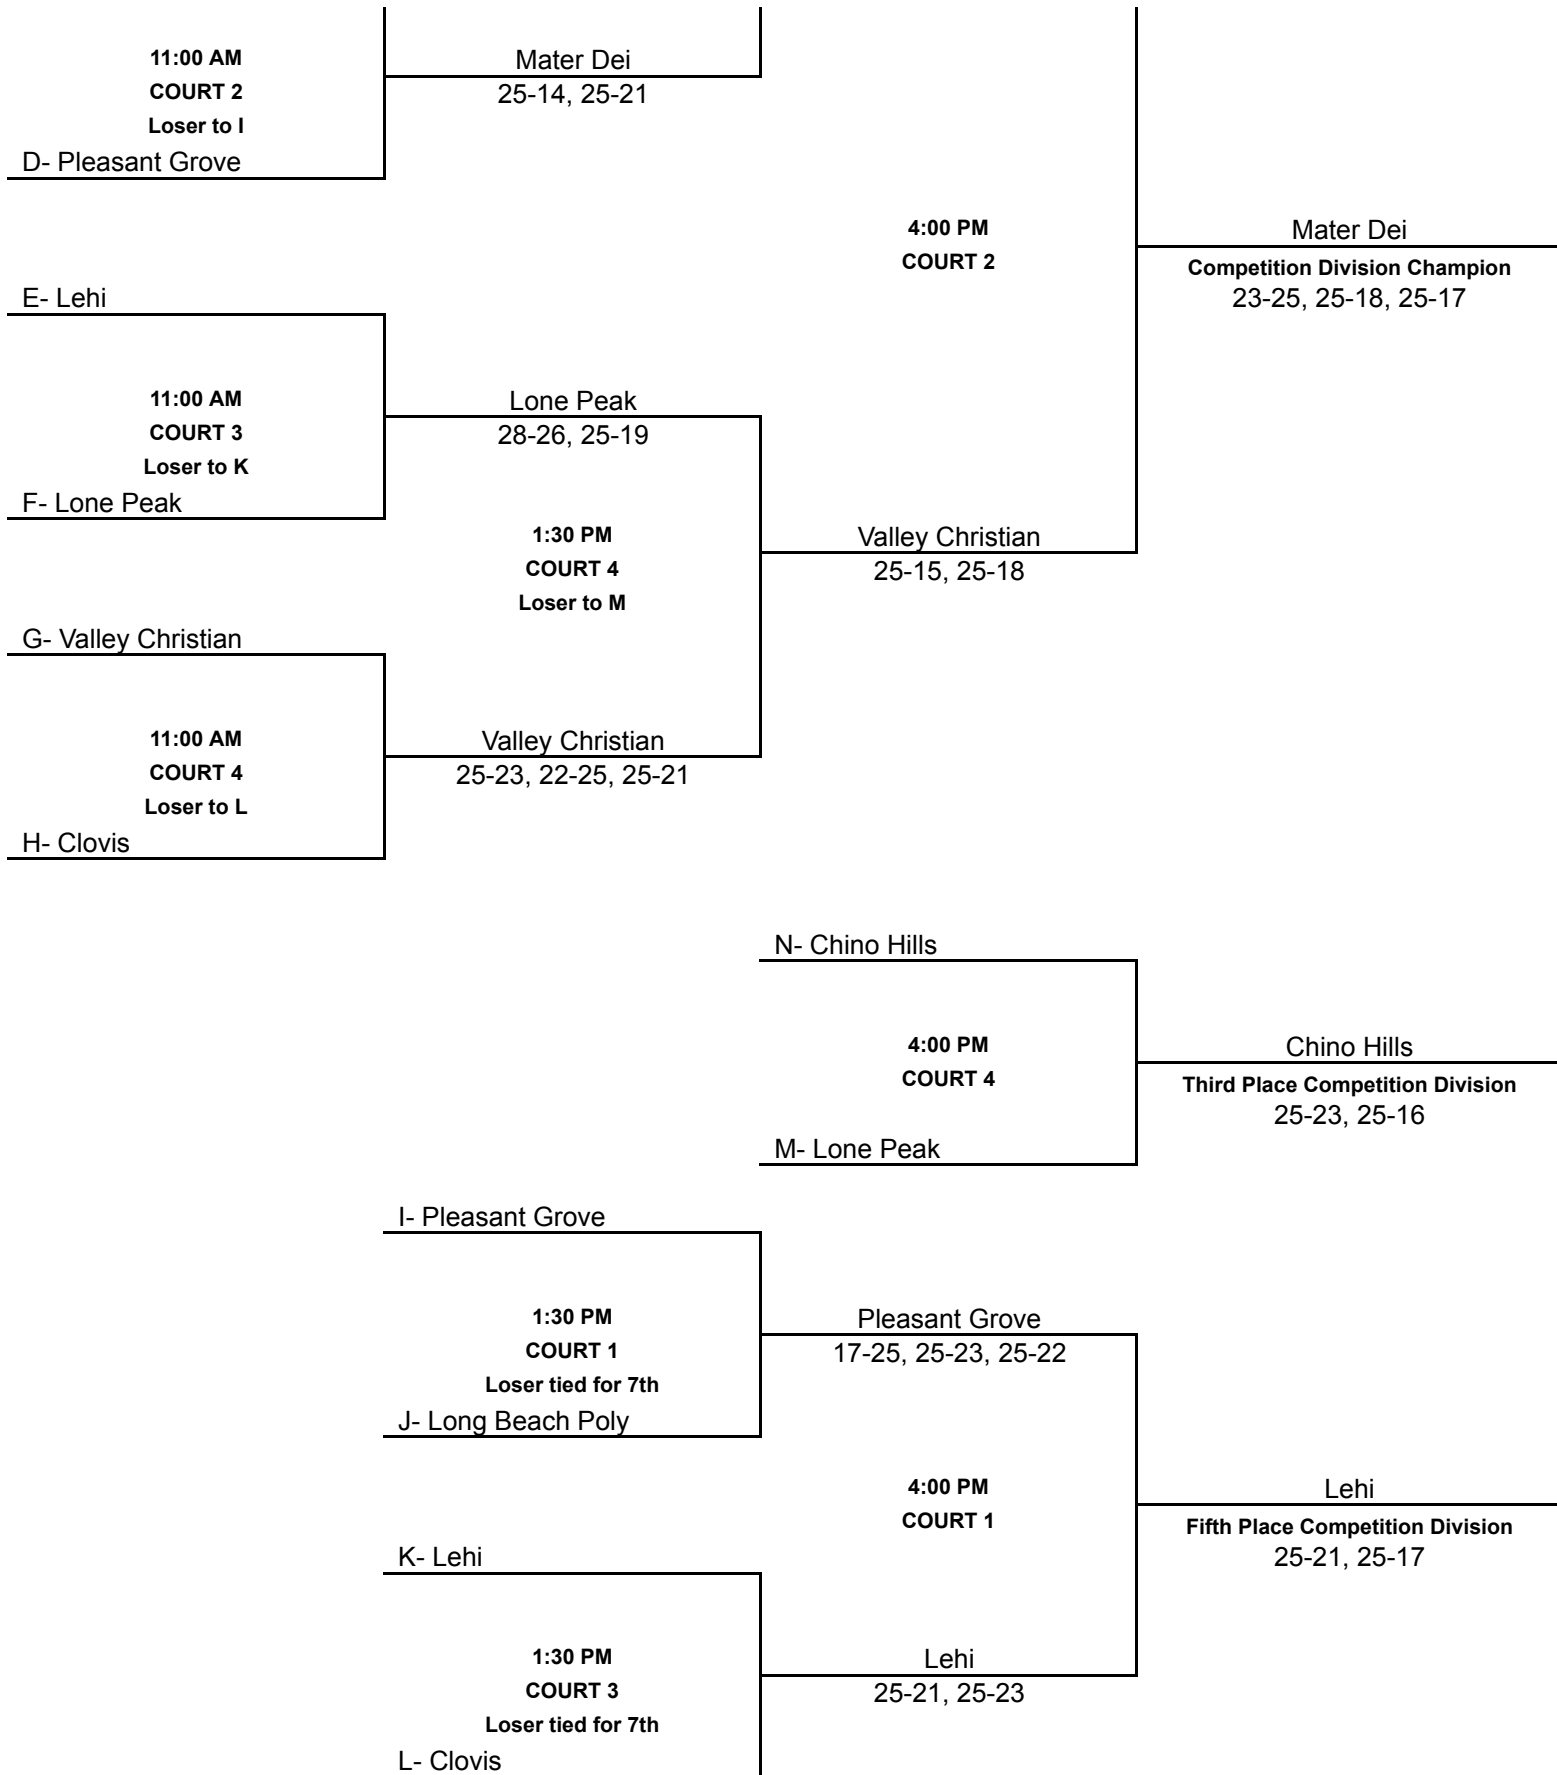

## Competition Bracket (Green Valley)

at GREEN VALLEY

[top](#)