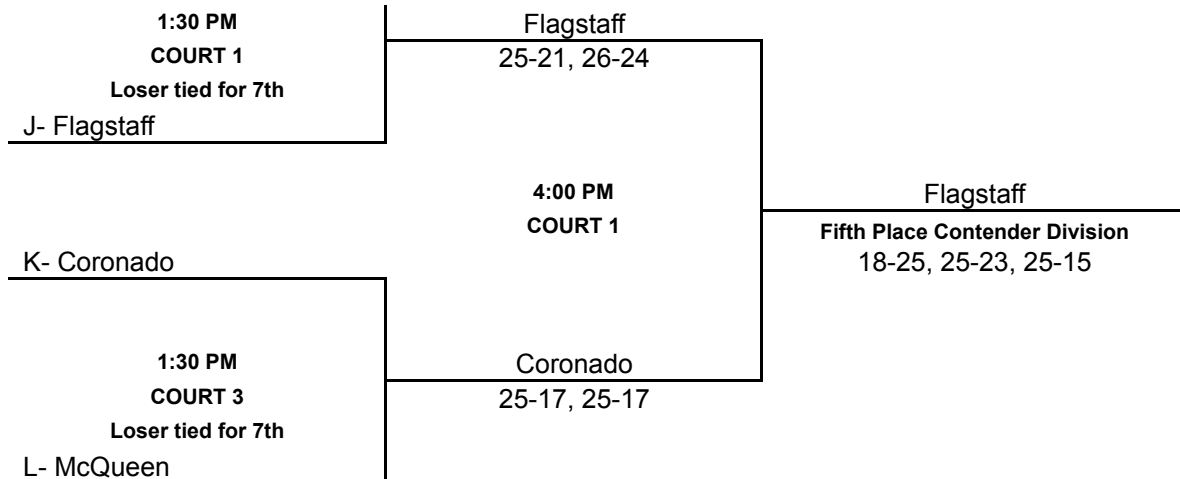

[top](#)

Challenger Bracket (Foothill)

at FOOTHILL