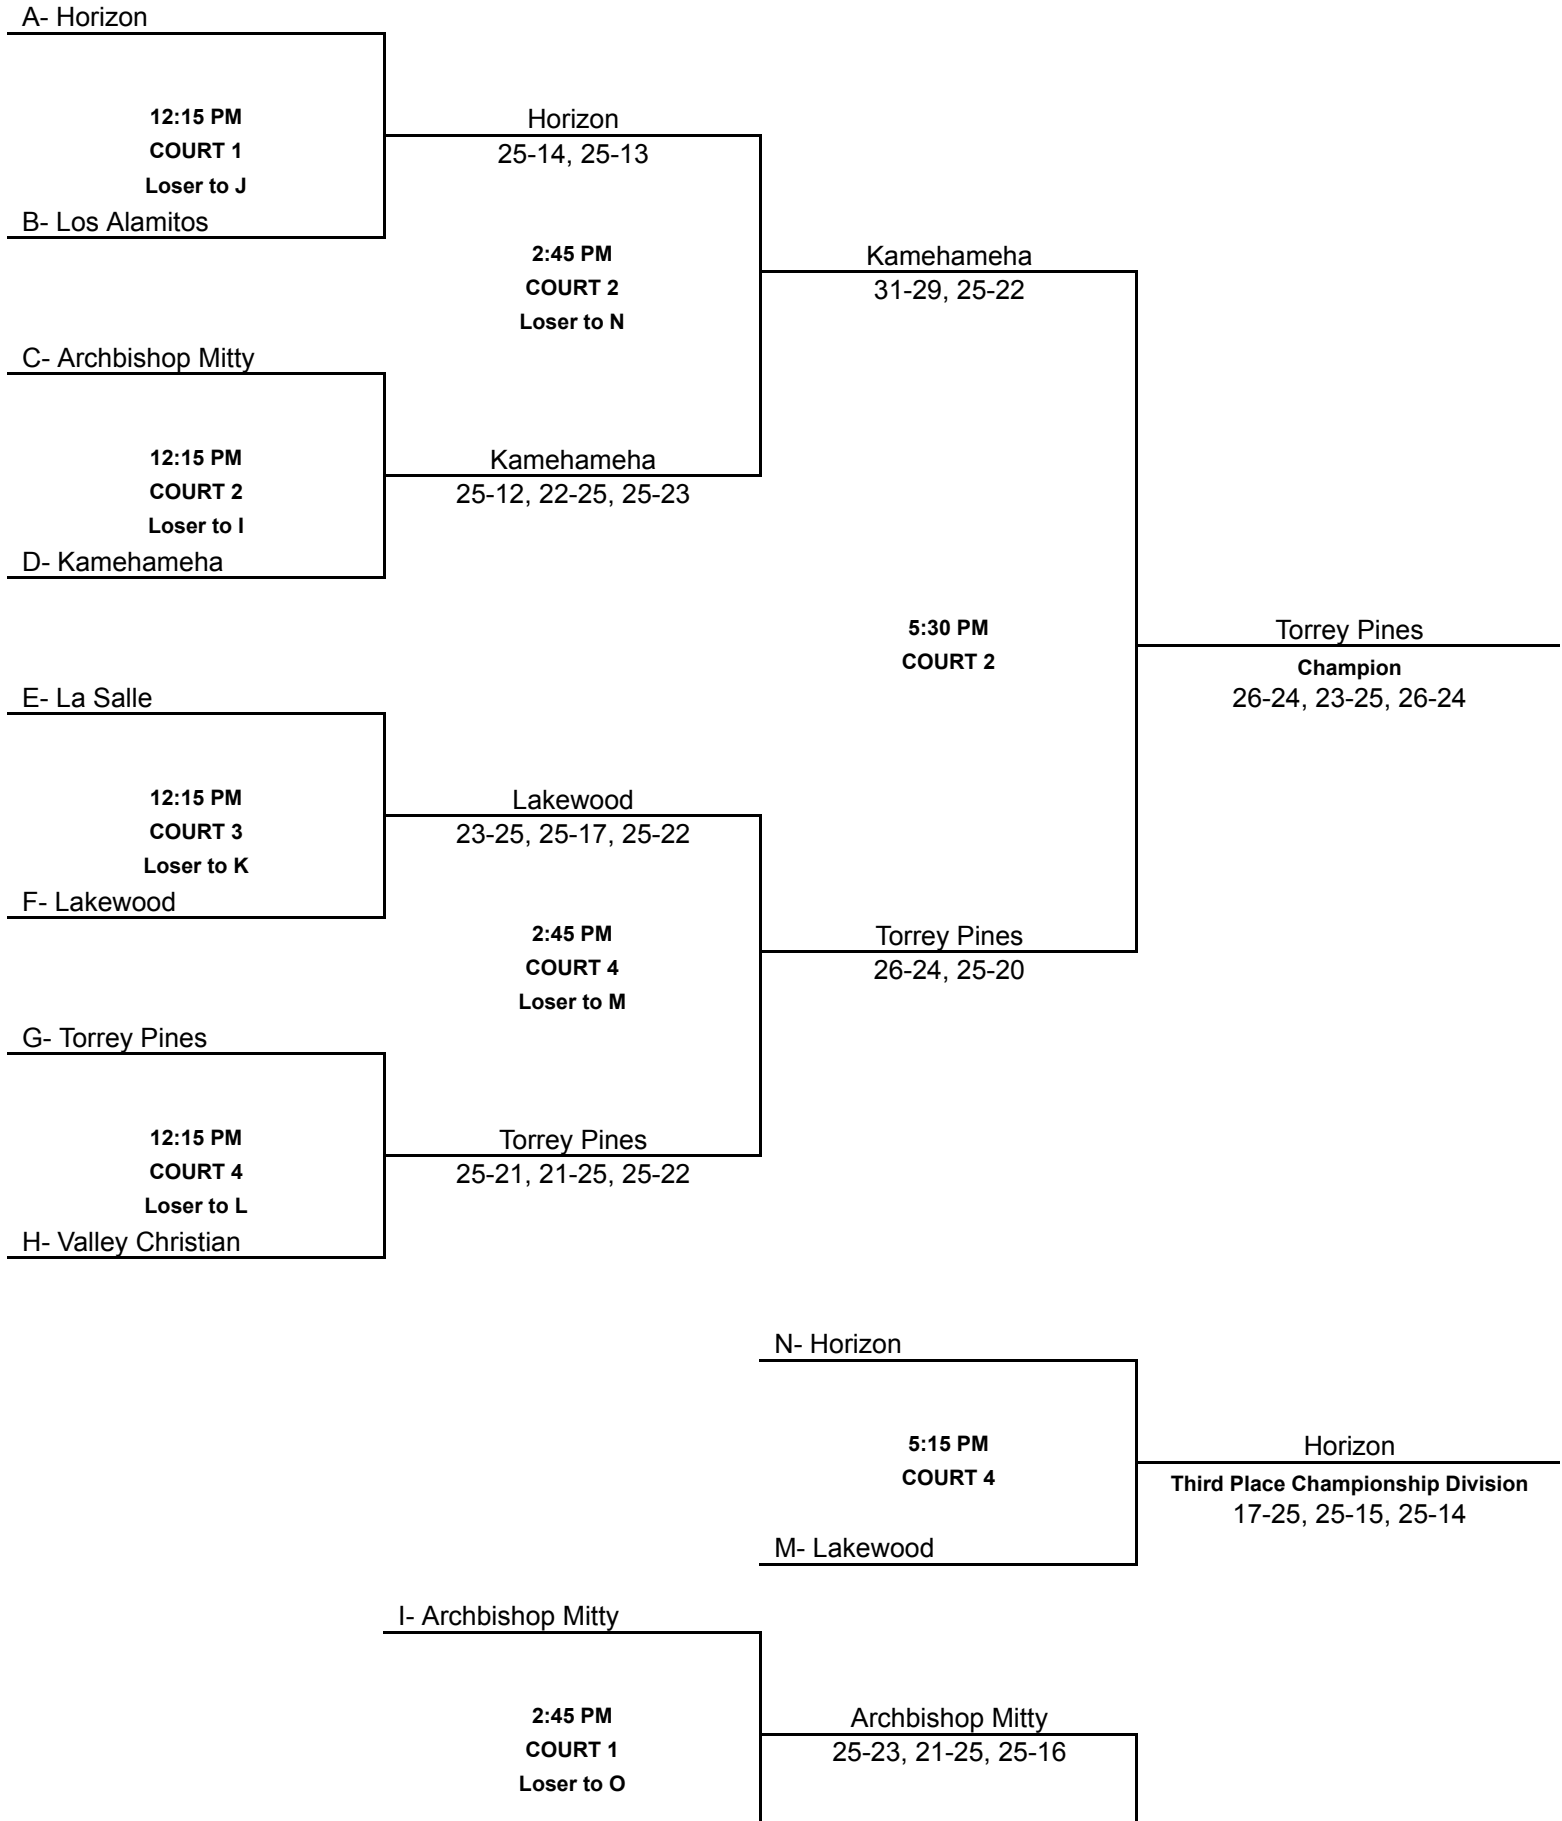

2013 Durango Fall Classic Bracket Play

Championship Bracket (Durango)

at DURANGO