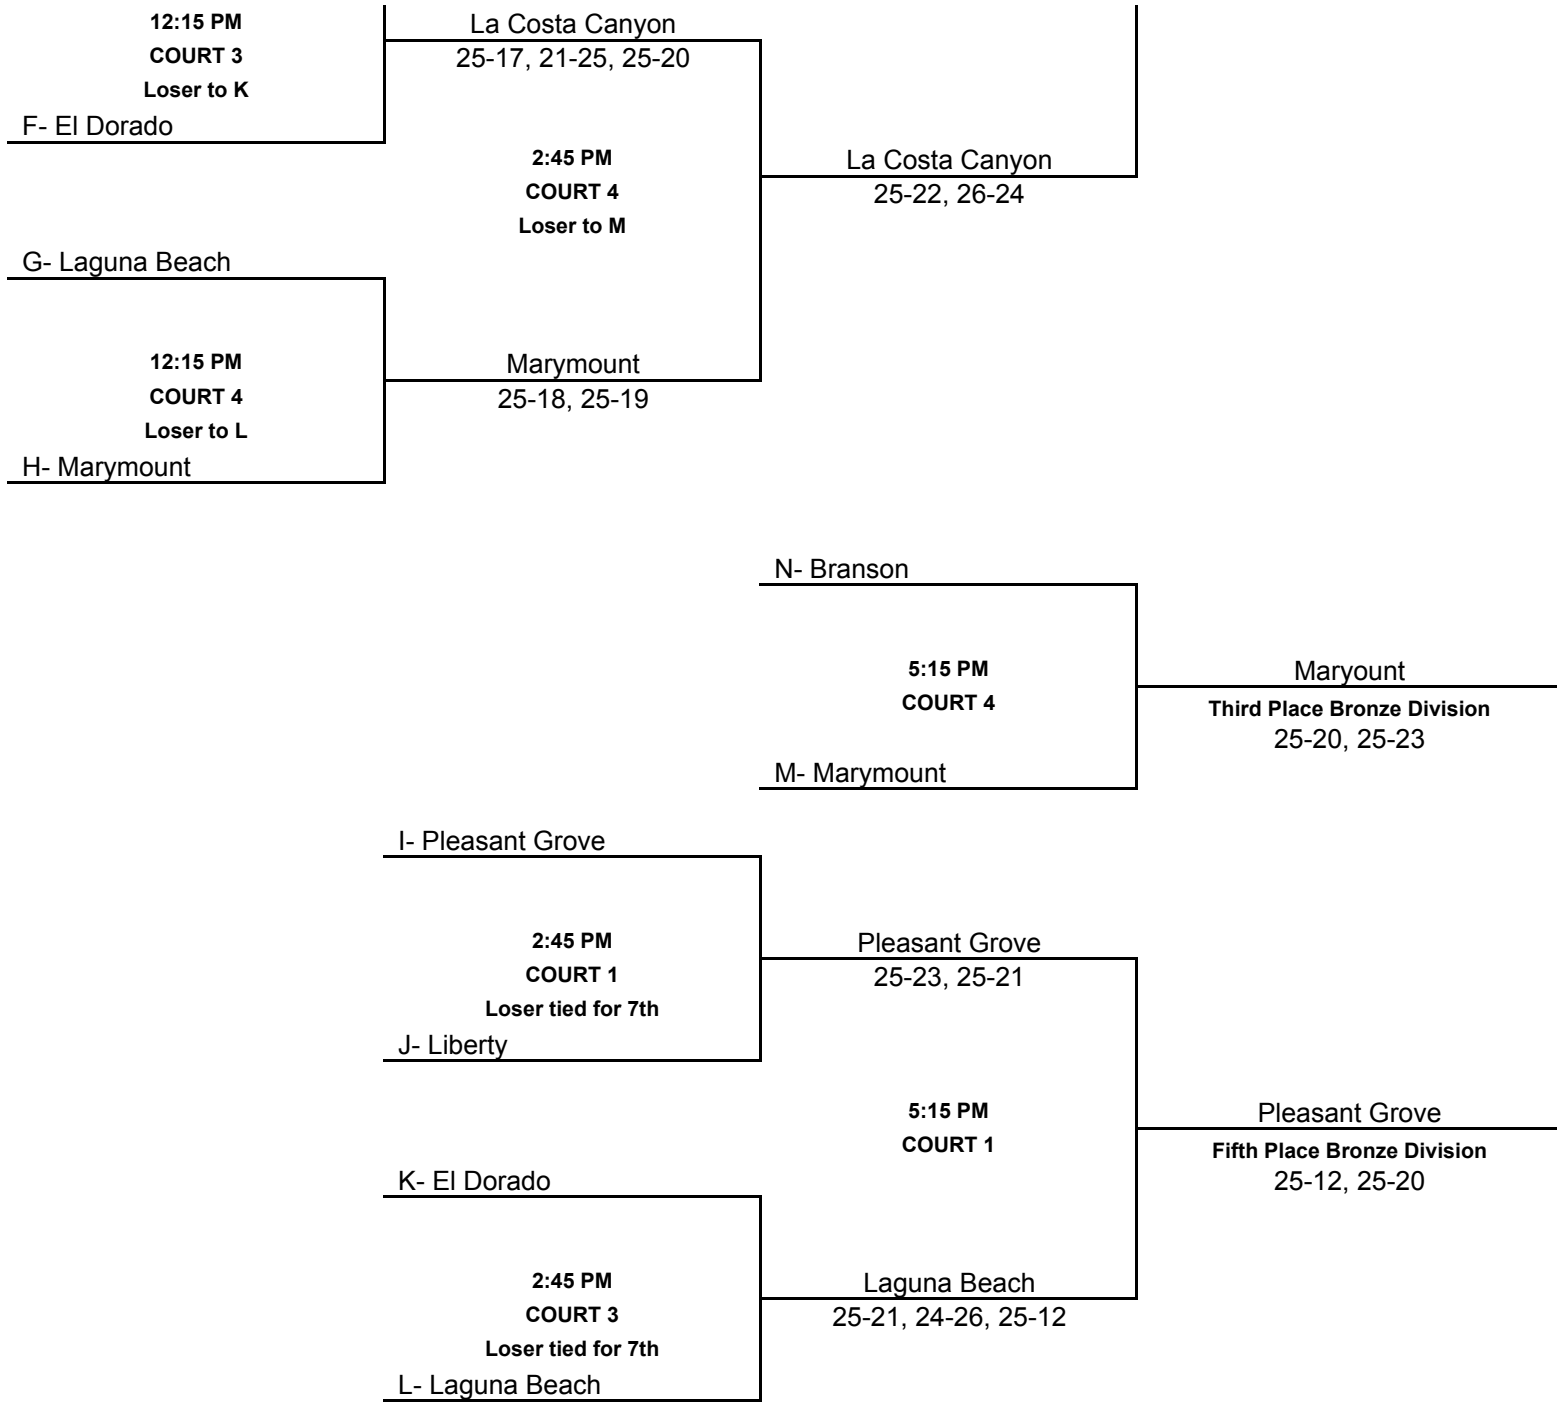

[top](#)

Competition Bracket (Green Valley)

at GREEN VALLEY