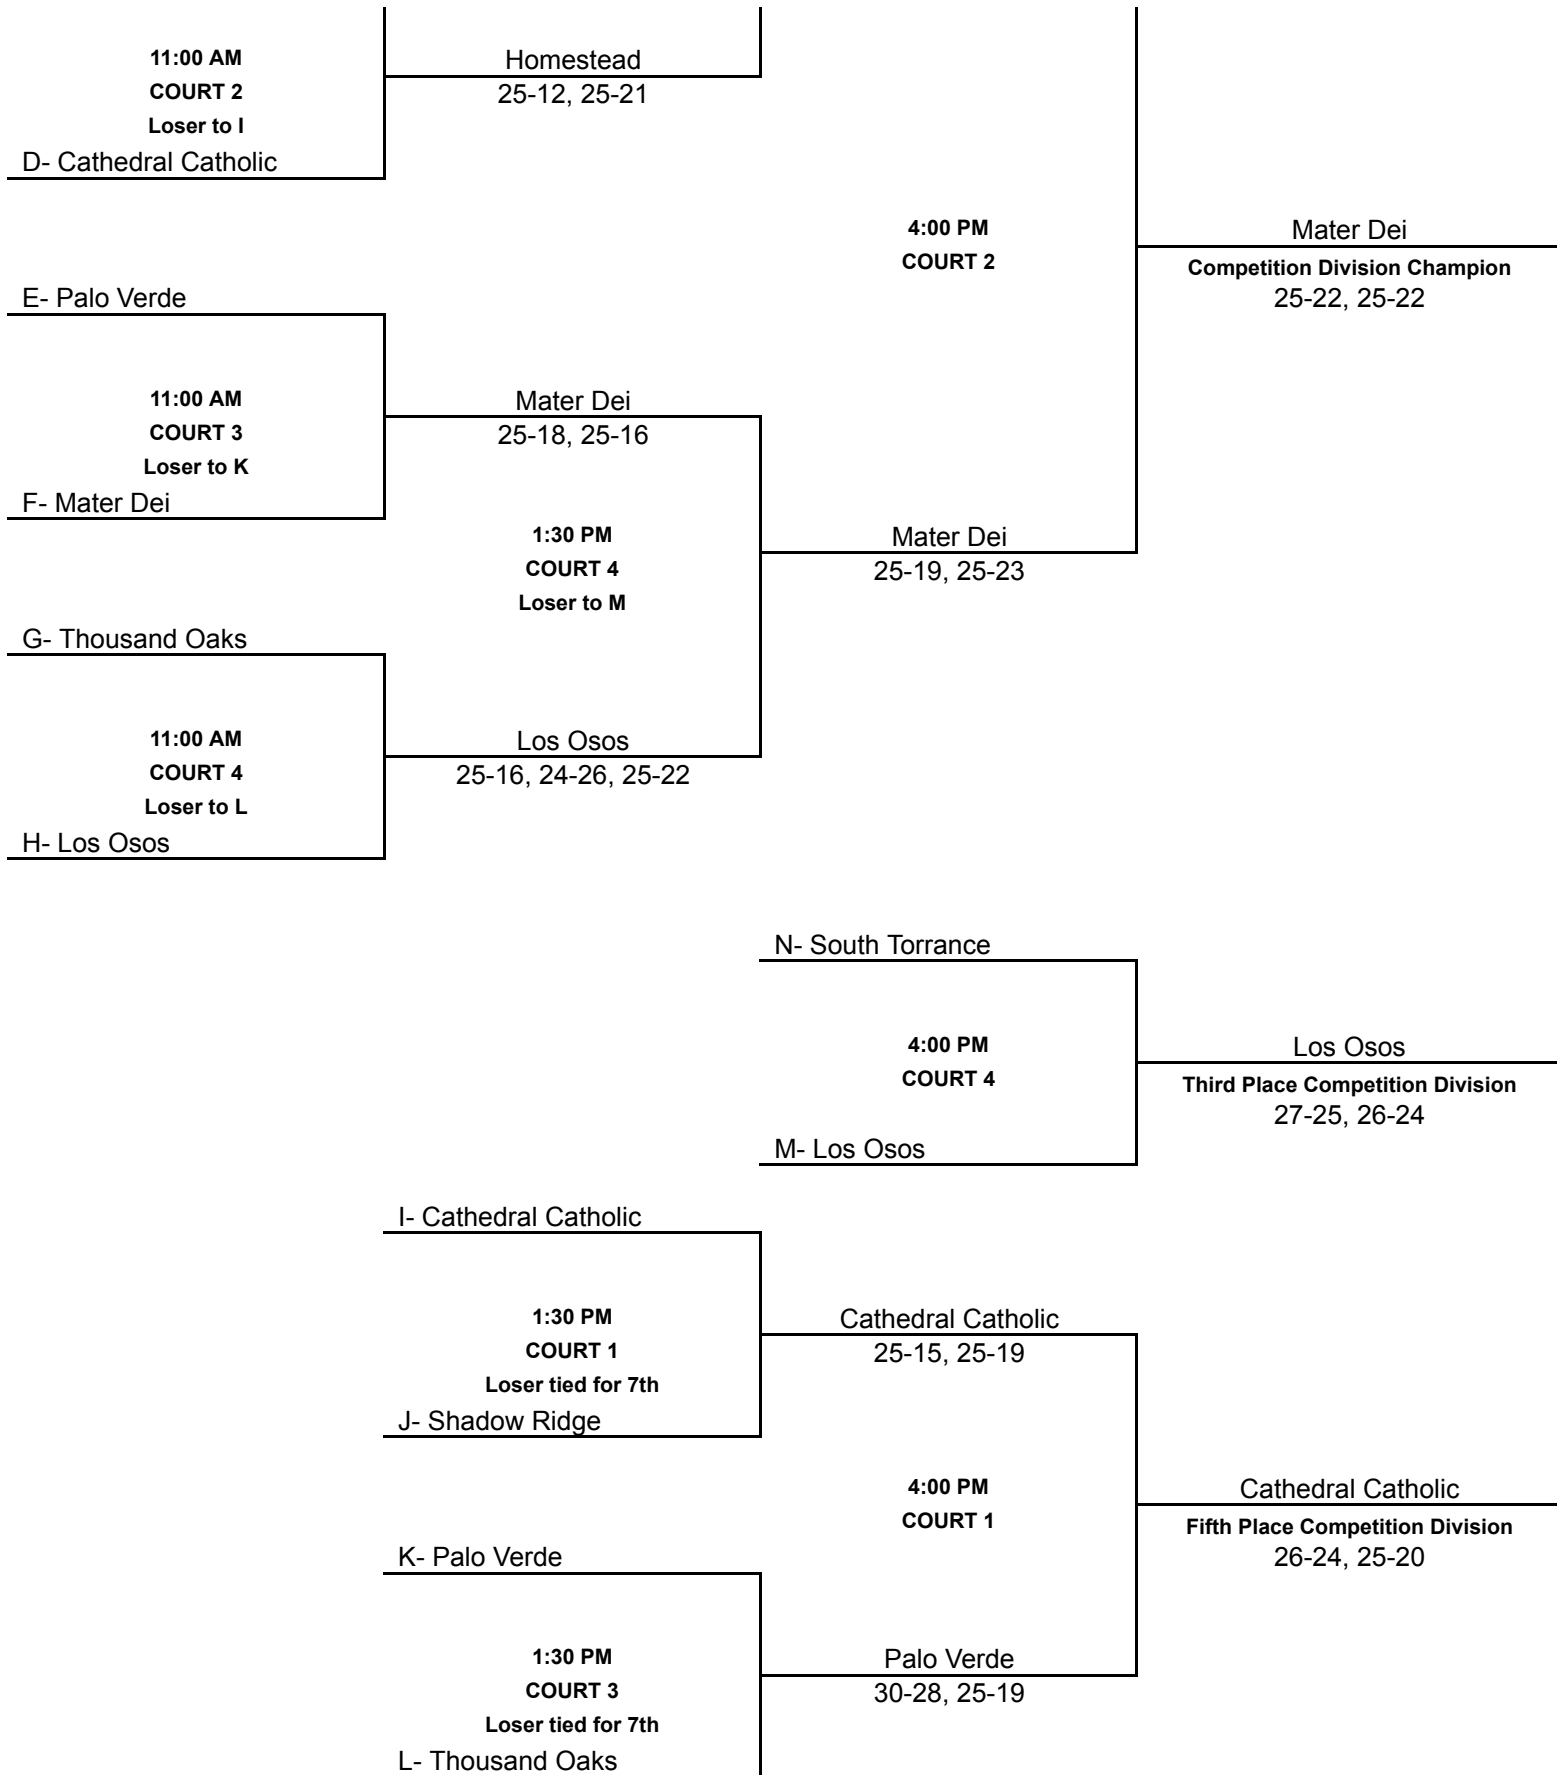

## Competition Bracket (Green Valley)

at GREEN VALLEY

[top](#)