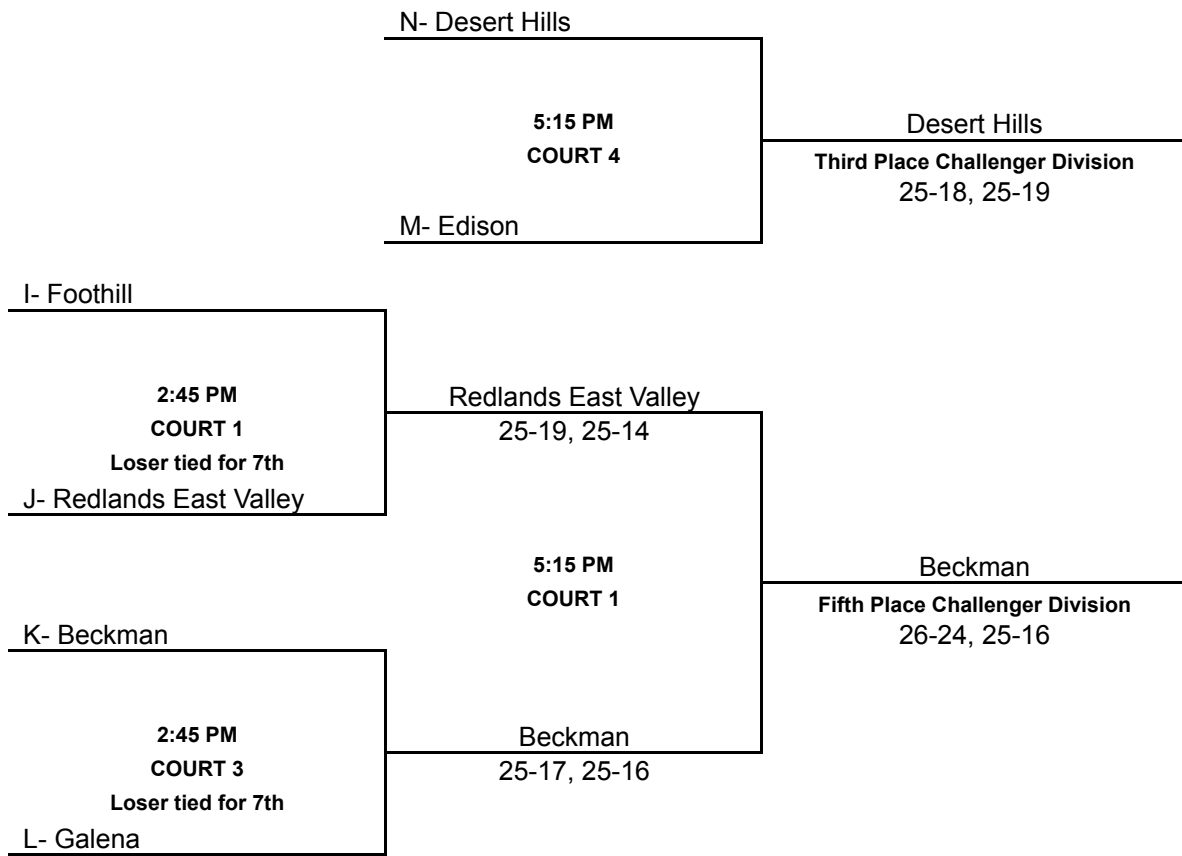

[top](#)

Character Bracket (Foothill)

at FOOHILL