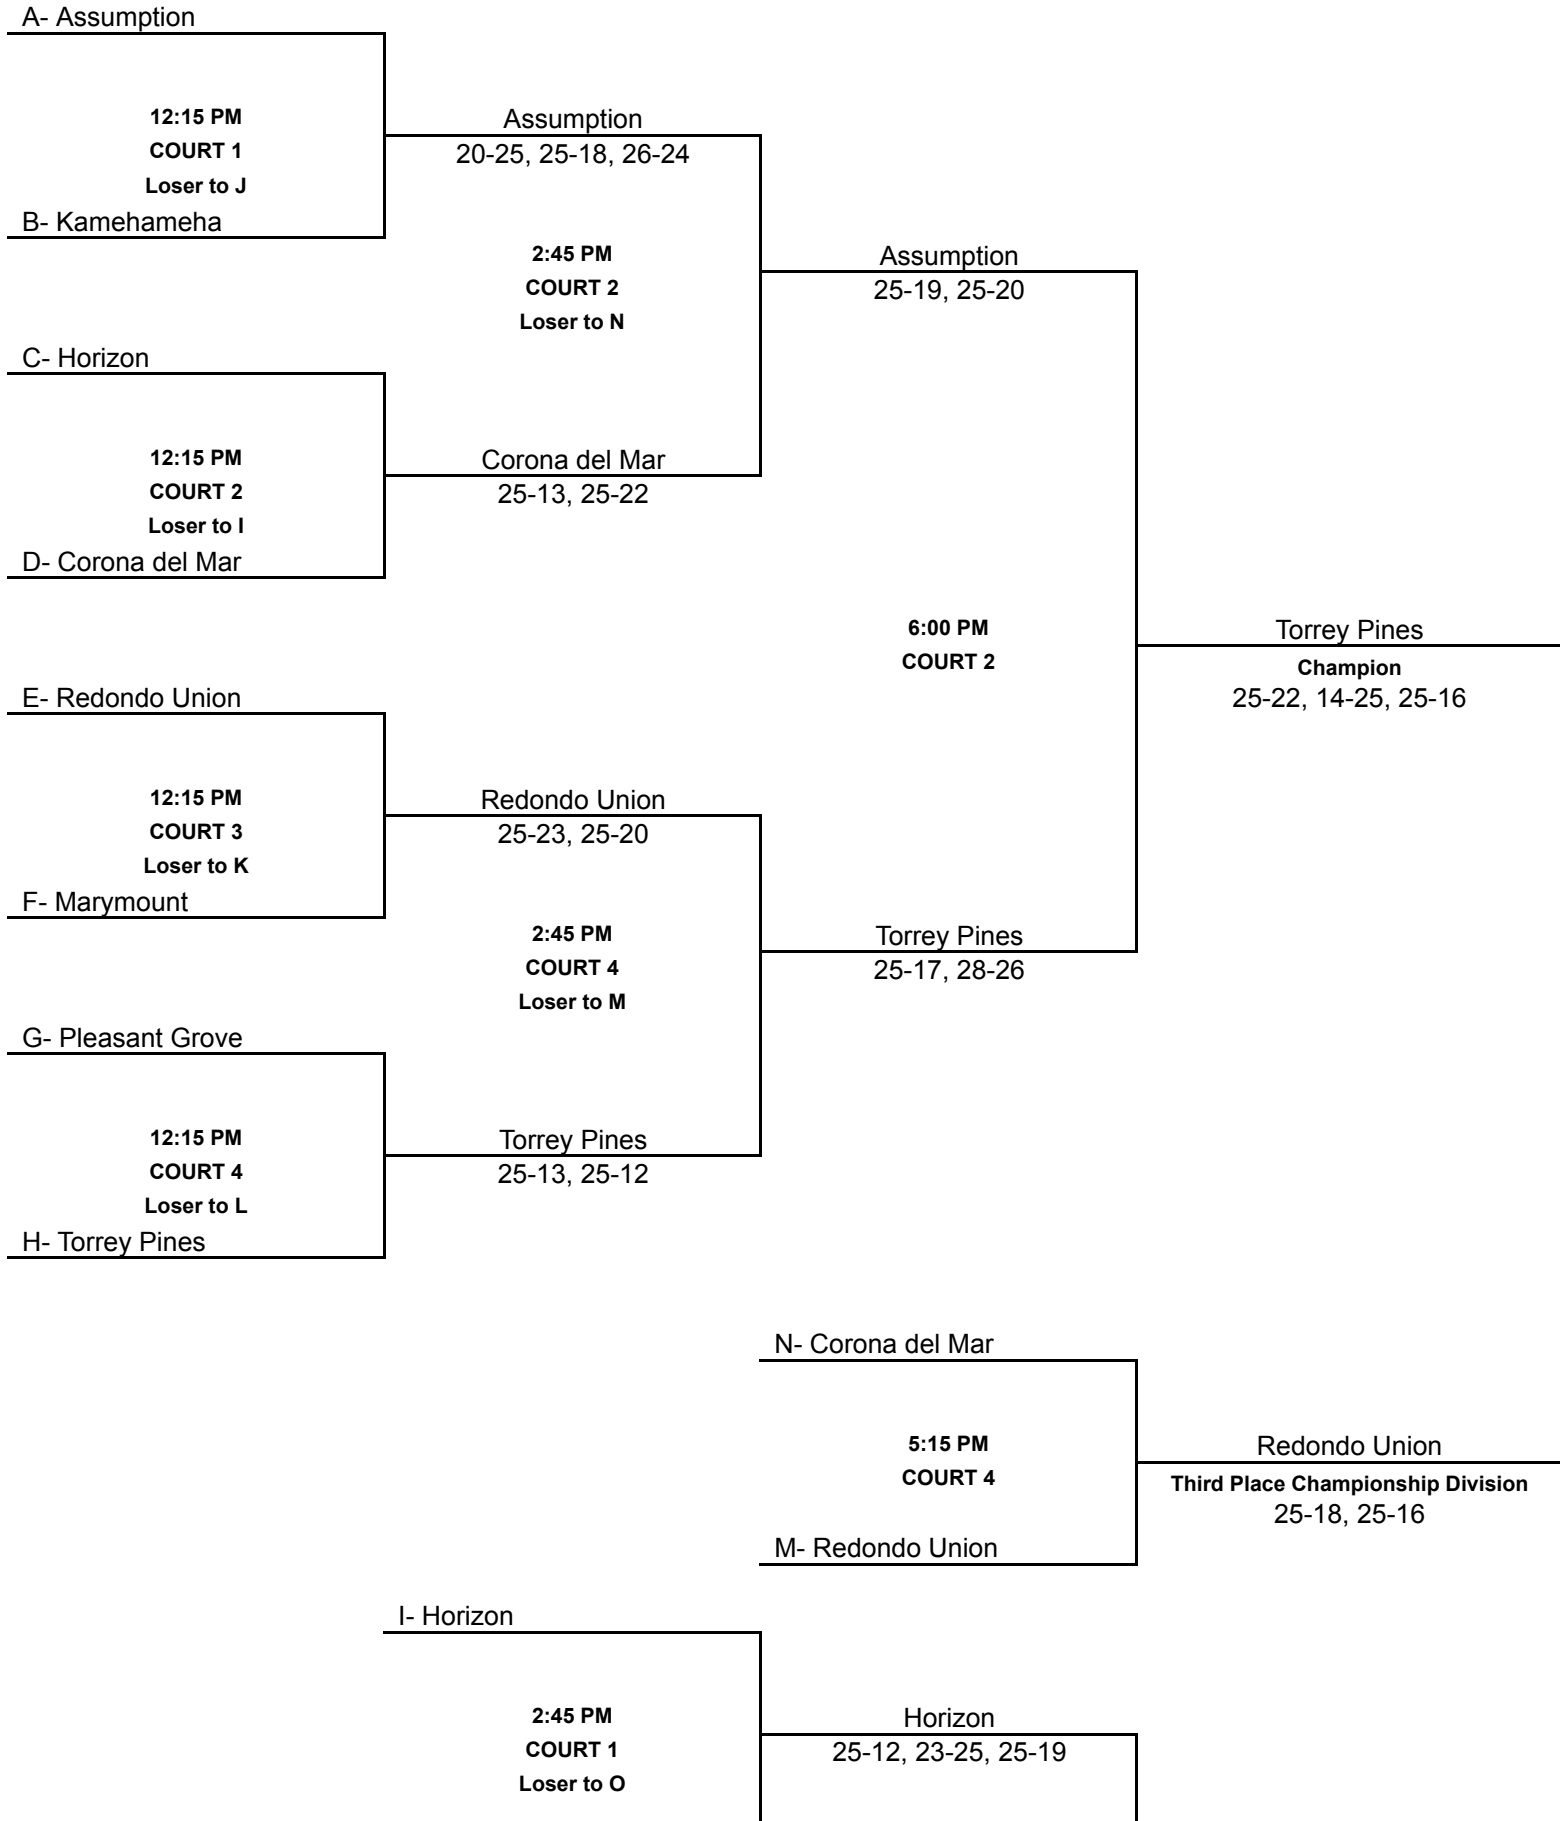

2012 Durango Fall Classic Bracket Play

Championship Bracket (Durango)

at DURANGO