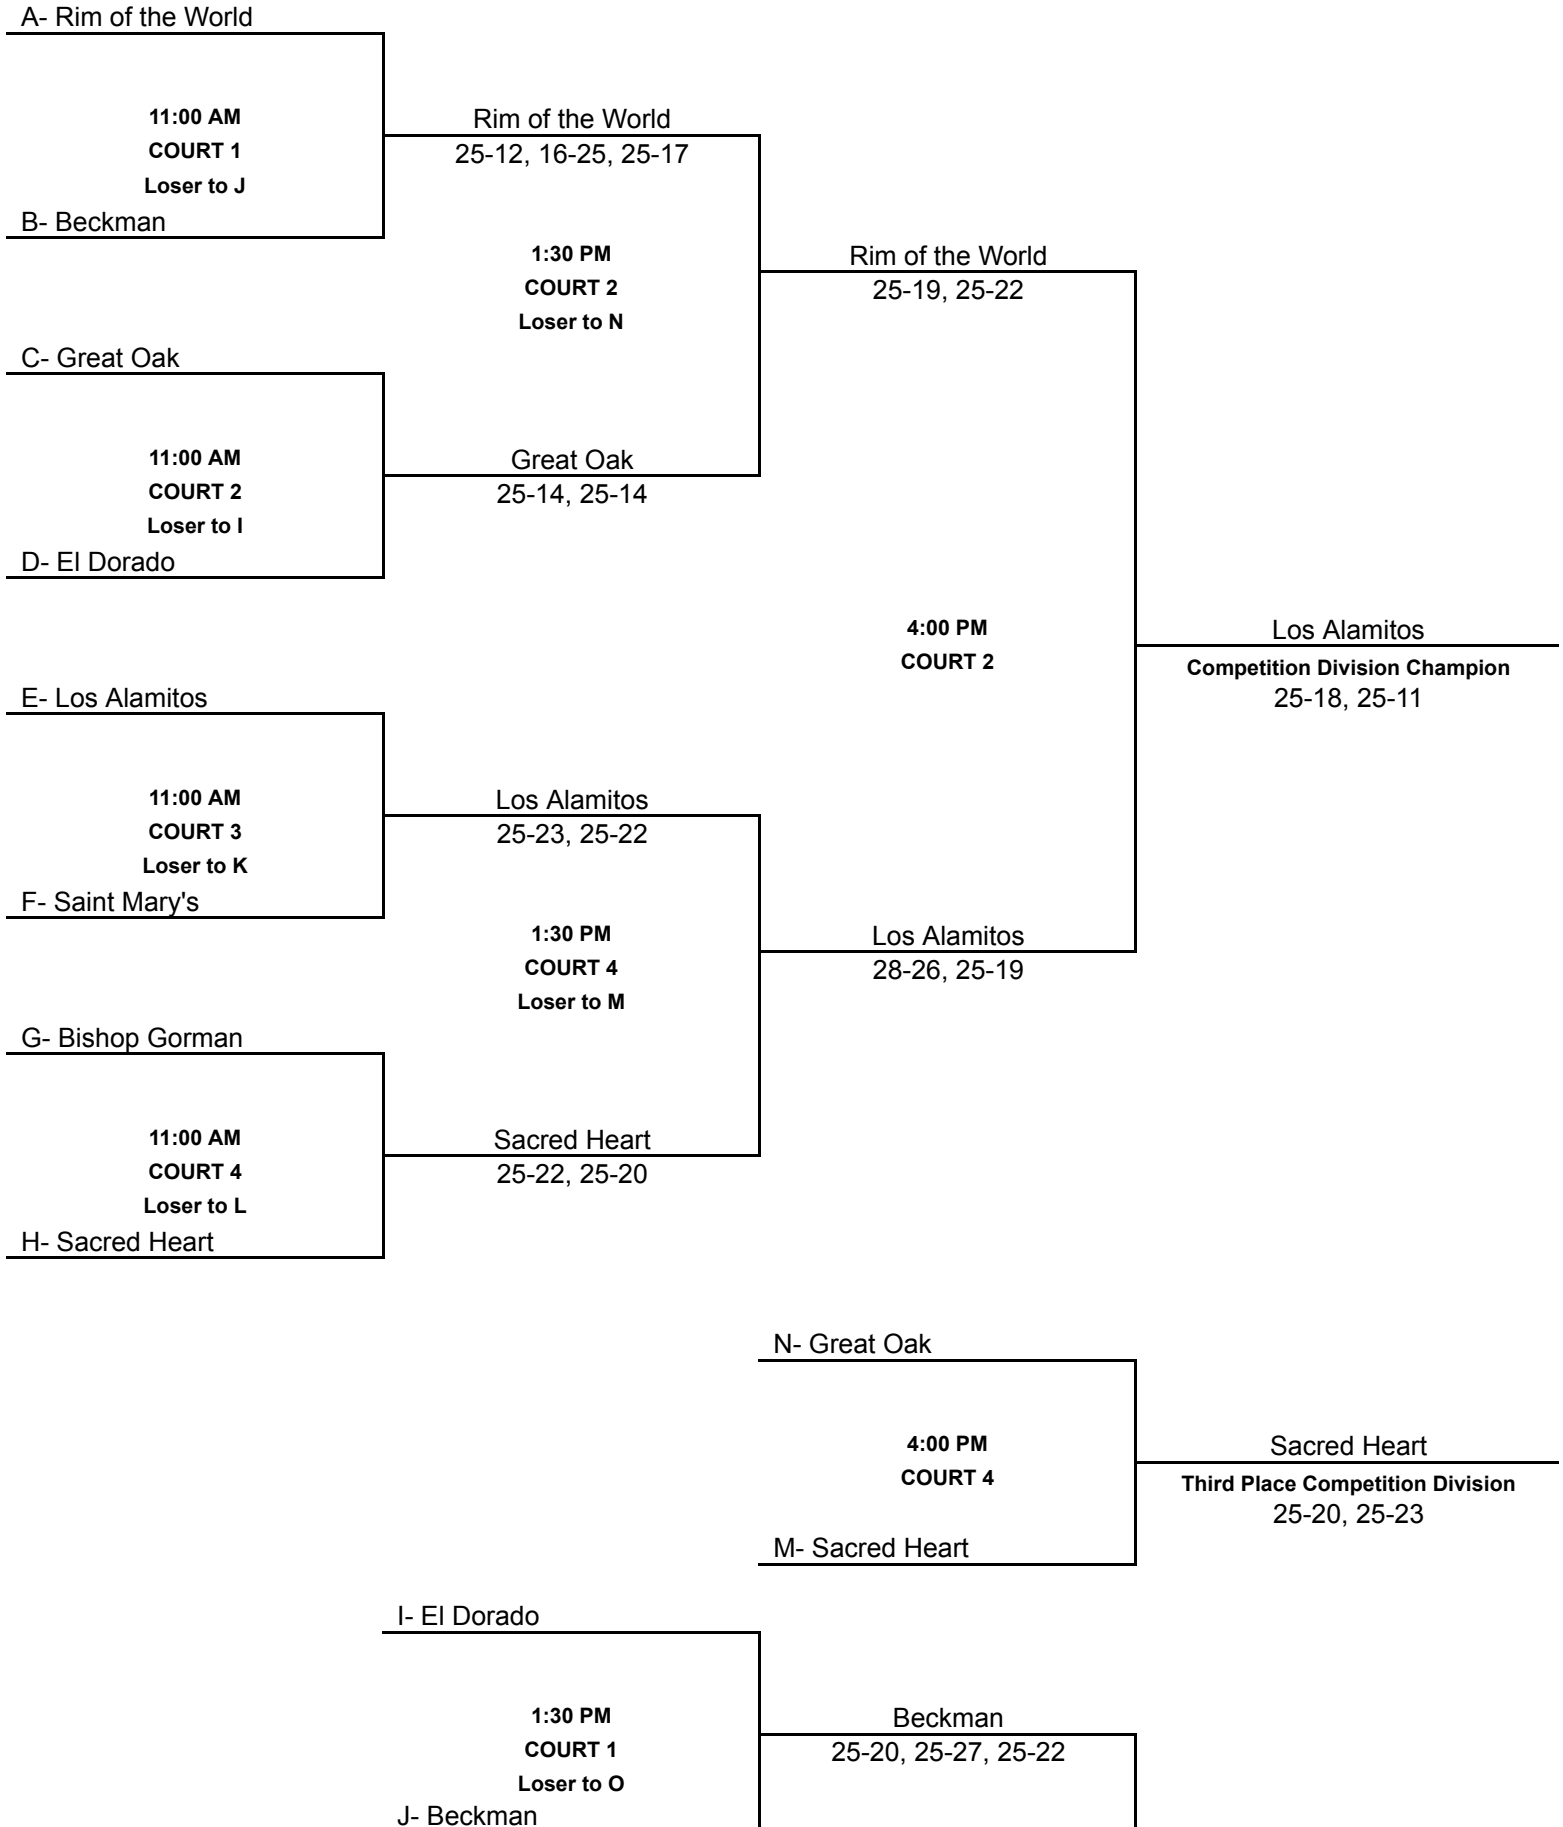

Competition Bracket (Green Valley)

at GREEN VALLEY