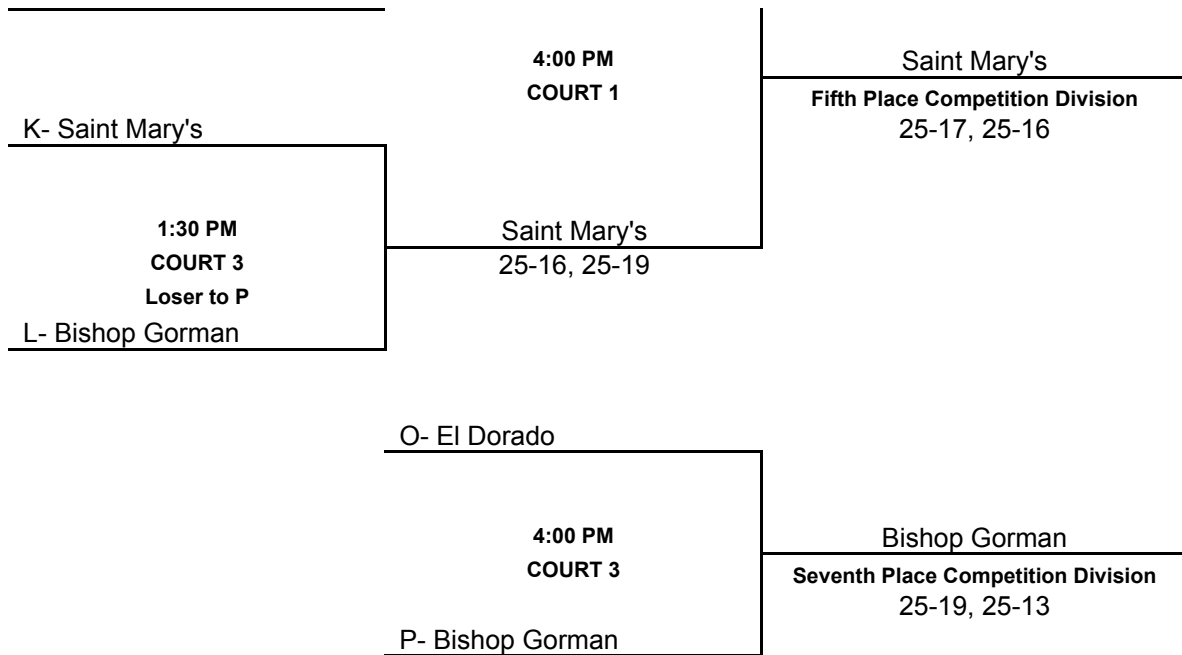

A- Redlands East Valley

12:15 PM
COURT 1
Loser to J

B- Vista Murrieta

Vista Murrieta
25-23, 25-19

2:45 PM
COURT 2
Loser to N

Vista Murrieta
25-23, 25-17

C- La Costa Canyon

12:15 PM

Harvard-Westlake

Competition Bracket (Green Valley)

at GREEN VALLEY

[top](#)

Classic Bracket (Foothill)

at FOOTHILL

COURT 4 Loser to L H- Green Valley	18-25, 25-20, 25-15
---	---------------------

N- Wilson 5:15 PM COURT 4 M- South Torrance	South Torrance <hr/> Third Place Classic Division 25-22, 25-12
--	---