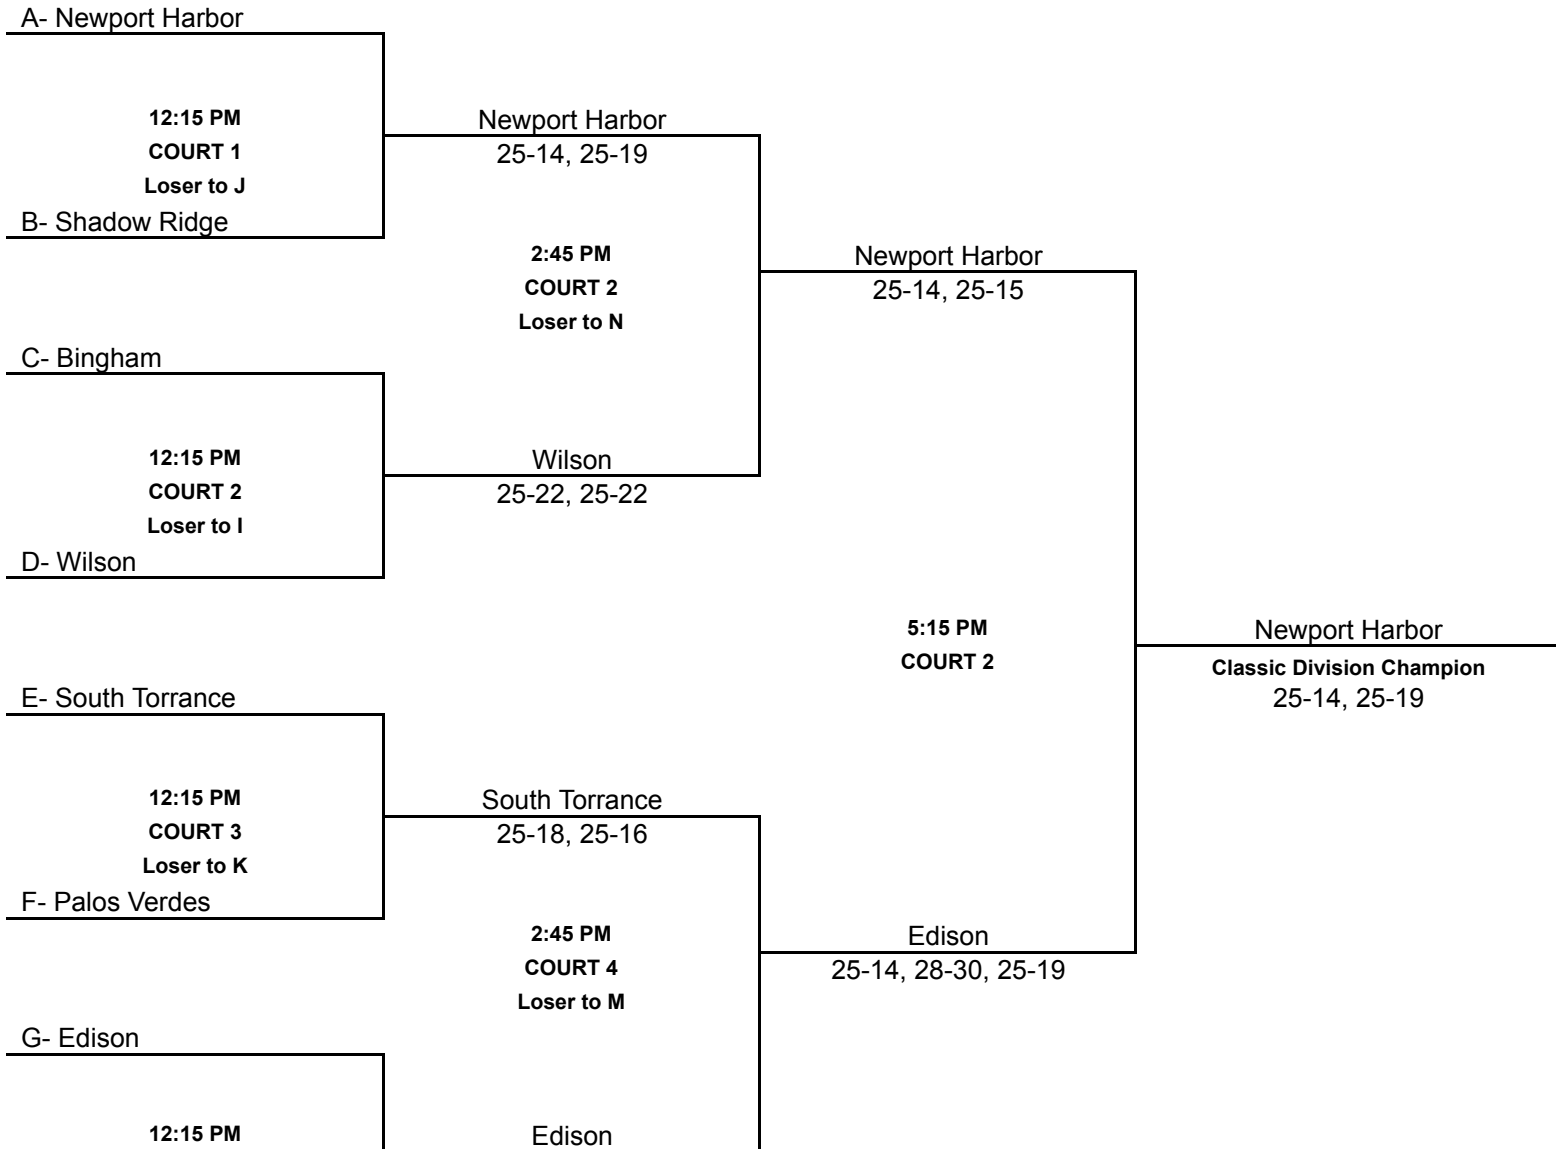

Harvard-Westlake

Competition Bracket (Green Valley)

at GREEN VALLEY

[top](#)

Classic Bracket (Foothill)

at FOOTHILL

COURT 4 Loser to L H- Green Valley	18-25, 25-20, 25-15
---	---------------------

N- Wilson 5:15 PM COURT 4 M- South Torrance	South Torrance <hr/> Third Place Classic Division 25-22, 25-12
--	---