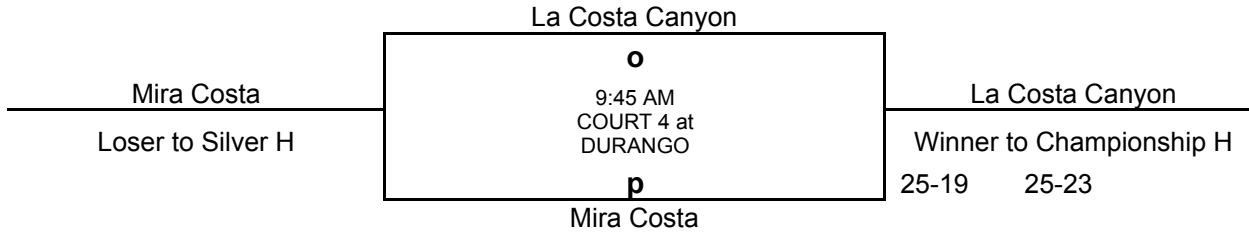

[top](#)

Bronze Qualifying Round (Green Valley)