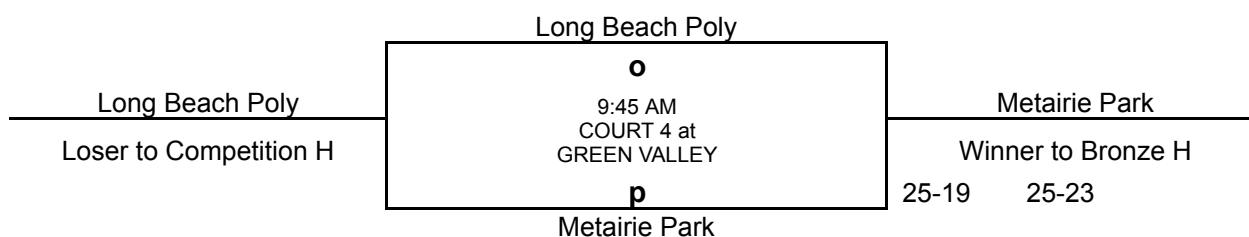

[top](#)

Classic Qualifying Round (Foothill)

Rim of the World