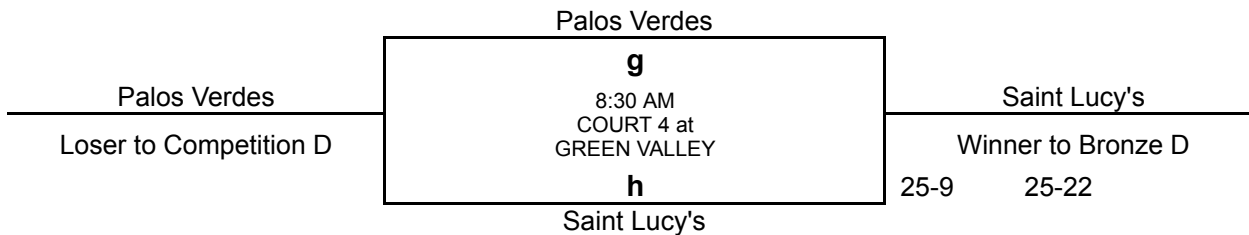

Bronze Qualifying Round (Green Valley)