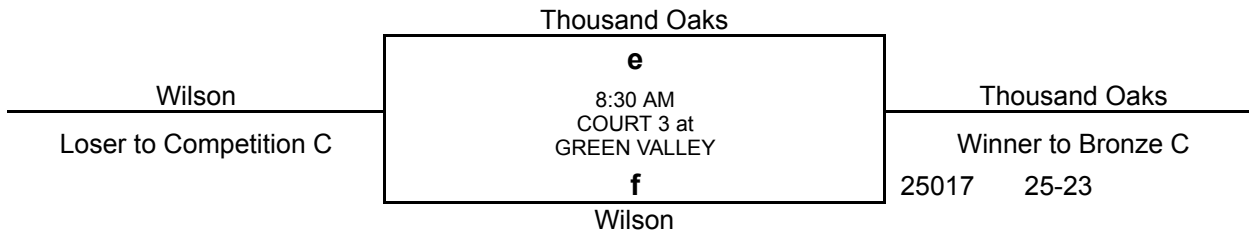

Bronze Qualifying Round (Green Valley)