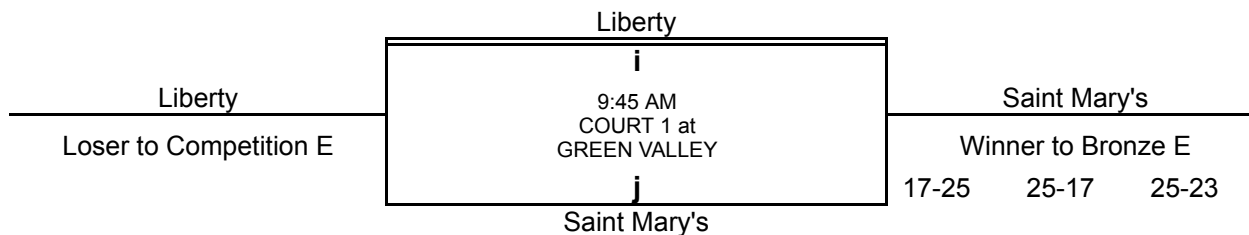

[top](#)

Classic Qualifying Round (Foothill)

Rim of the World