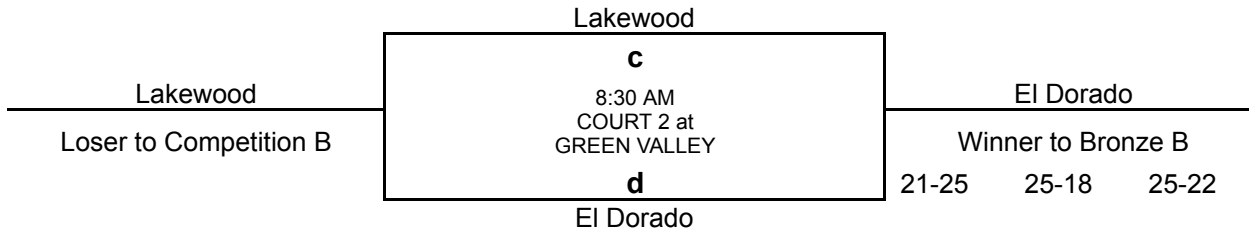

Bronze Qualifying Round (Green Valley)