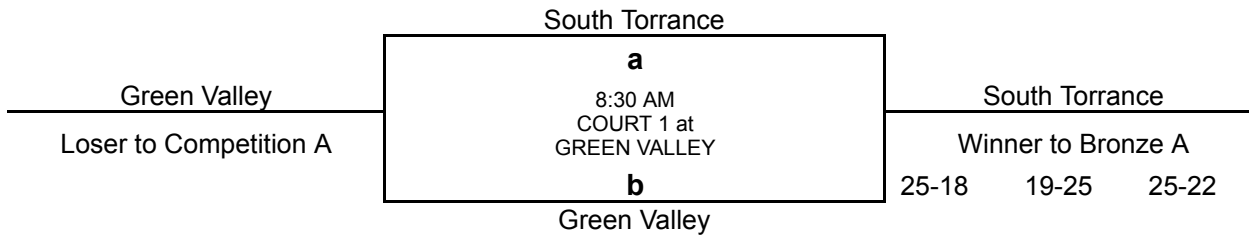

Bronze Qualifying Round (Green Valley)