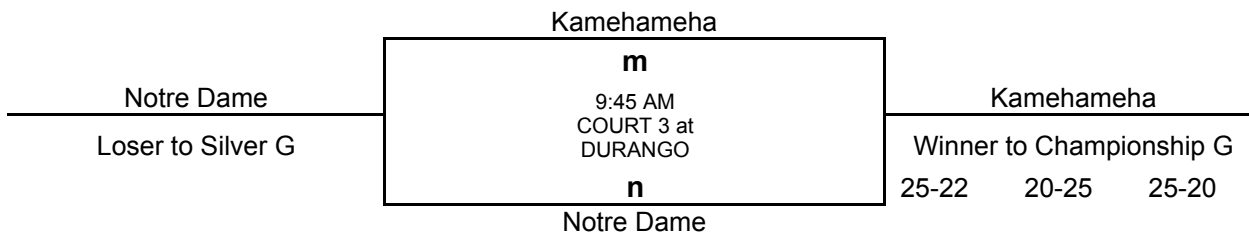

[top](#)

Bronze Qualifying Round (Green Valley)