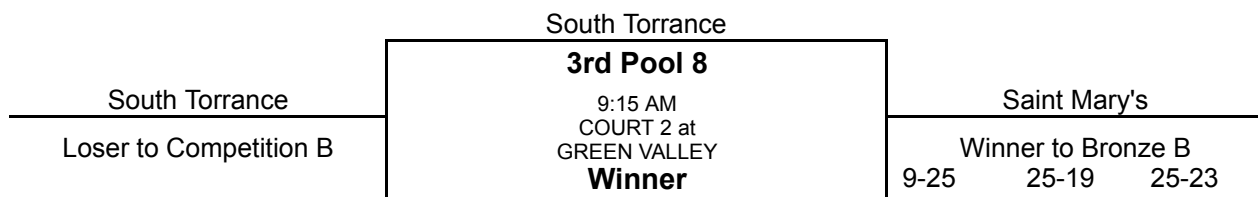

1st Pool 12
Centennial

[top](#)

Championship Qualifying Round (Durango)

[top](#)

Bronze Qualifying Round (Green Valley)

Knockout 2

Saint Mary's

	Northview	
Great Oak	3rd Pool 5 9:15 AM COURT 3 at GREEN VALLEY Winner Knockout 3 Great Oak	Northview
Loser to Competition C		Winner to Bronze C
		26-24 25-21