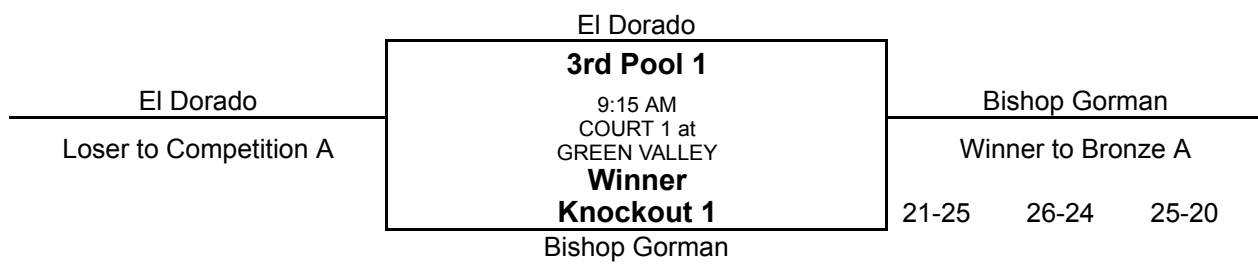

1st Pool 12
Centennial

[top](#)

Championship Qualifying Round (Durango)

[top](#)

Bronze Qualifying Round (Green Valley)

Knockout 2

Saint Mary's

	Northview	
Great Oak	3rd Pool 5 9:15 AM COURT 3 at GREEN VALLEY Winner Knockout 3 Great Oak	Northview
Loser to Competition C		Winner to Bronze C
		26-24 25-21