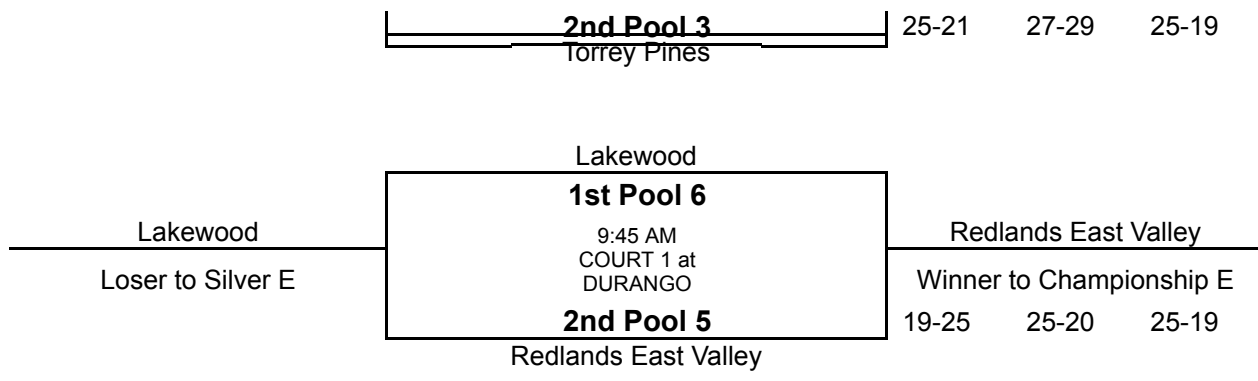

[top](#)

Bronze Qualifying Round (Green Valley)