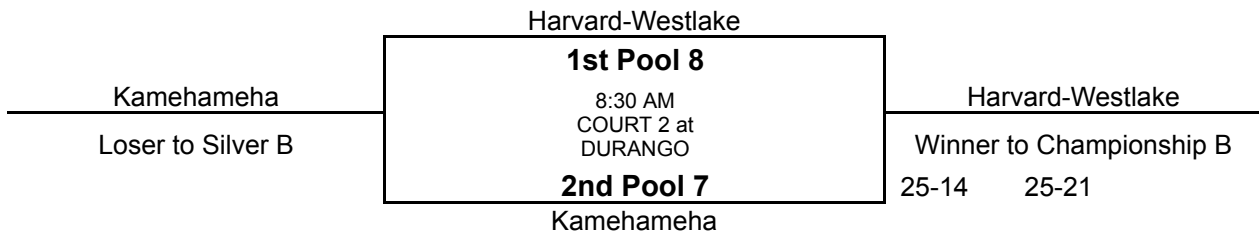

Championship Qualifying Round (Durango)