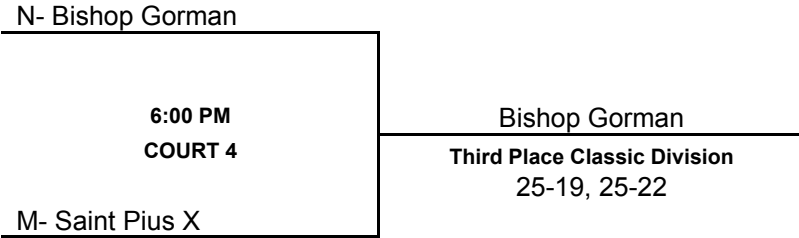

# Competition Bracket (Green Valley)

at GREEN VALLEY

[top](#)

## Classic Bracket (Foothill)

at FOOTHILL

[top](#)