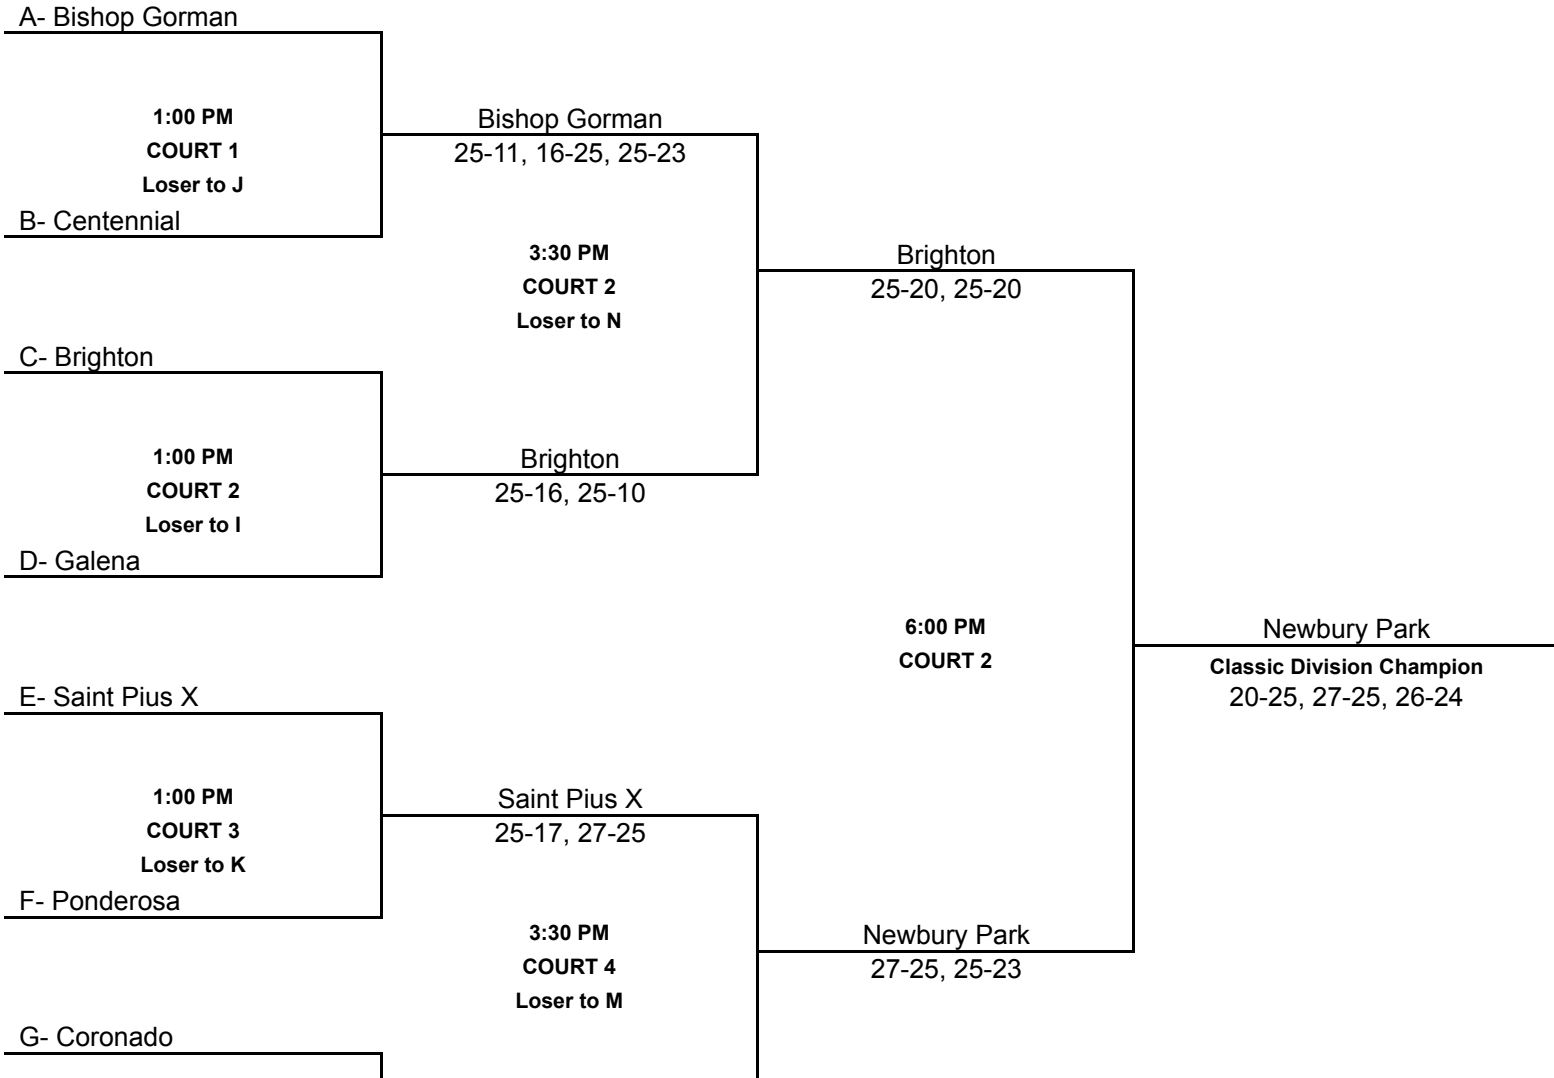

# Competition Bracket (Green Valley)

at GREEN VALLEY

[top](#)

## Classic Bracket (Foothill)

at FOOTHILL

[top](#)