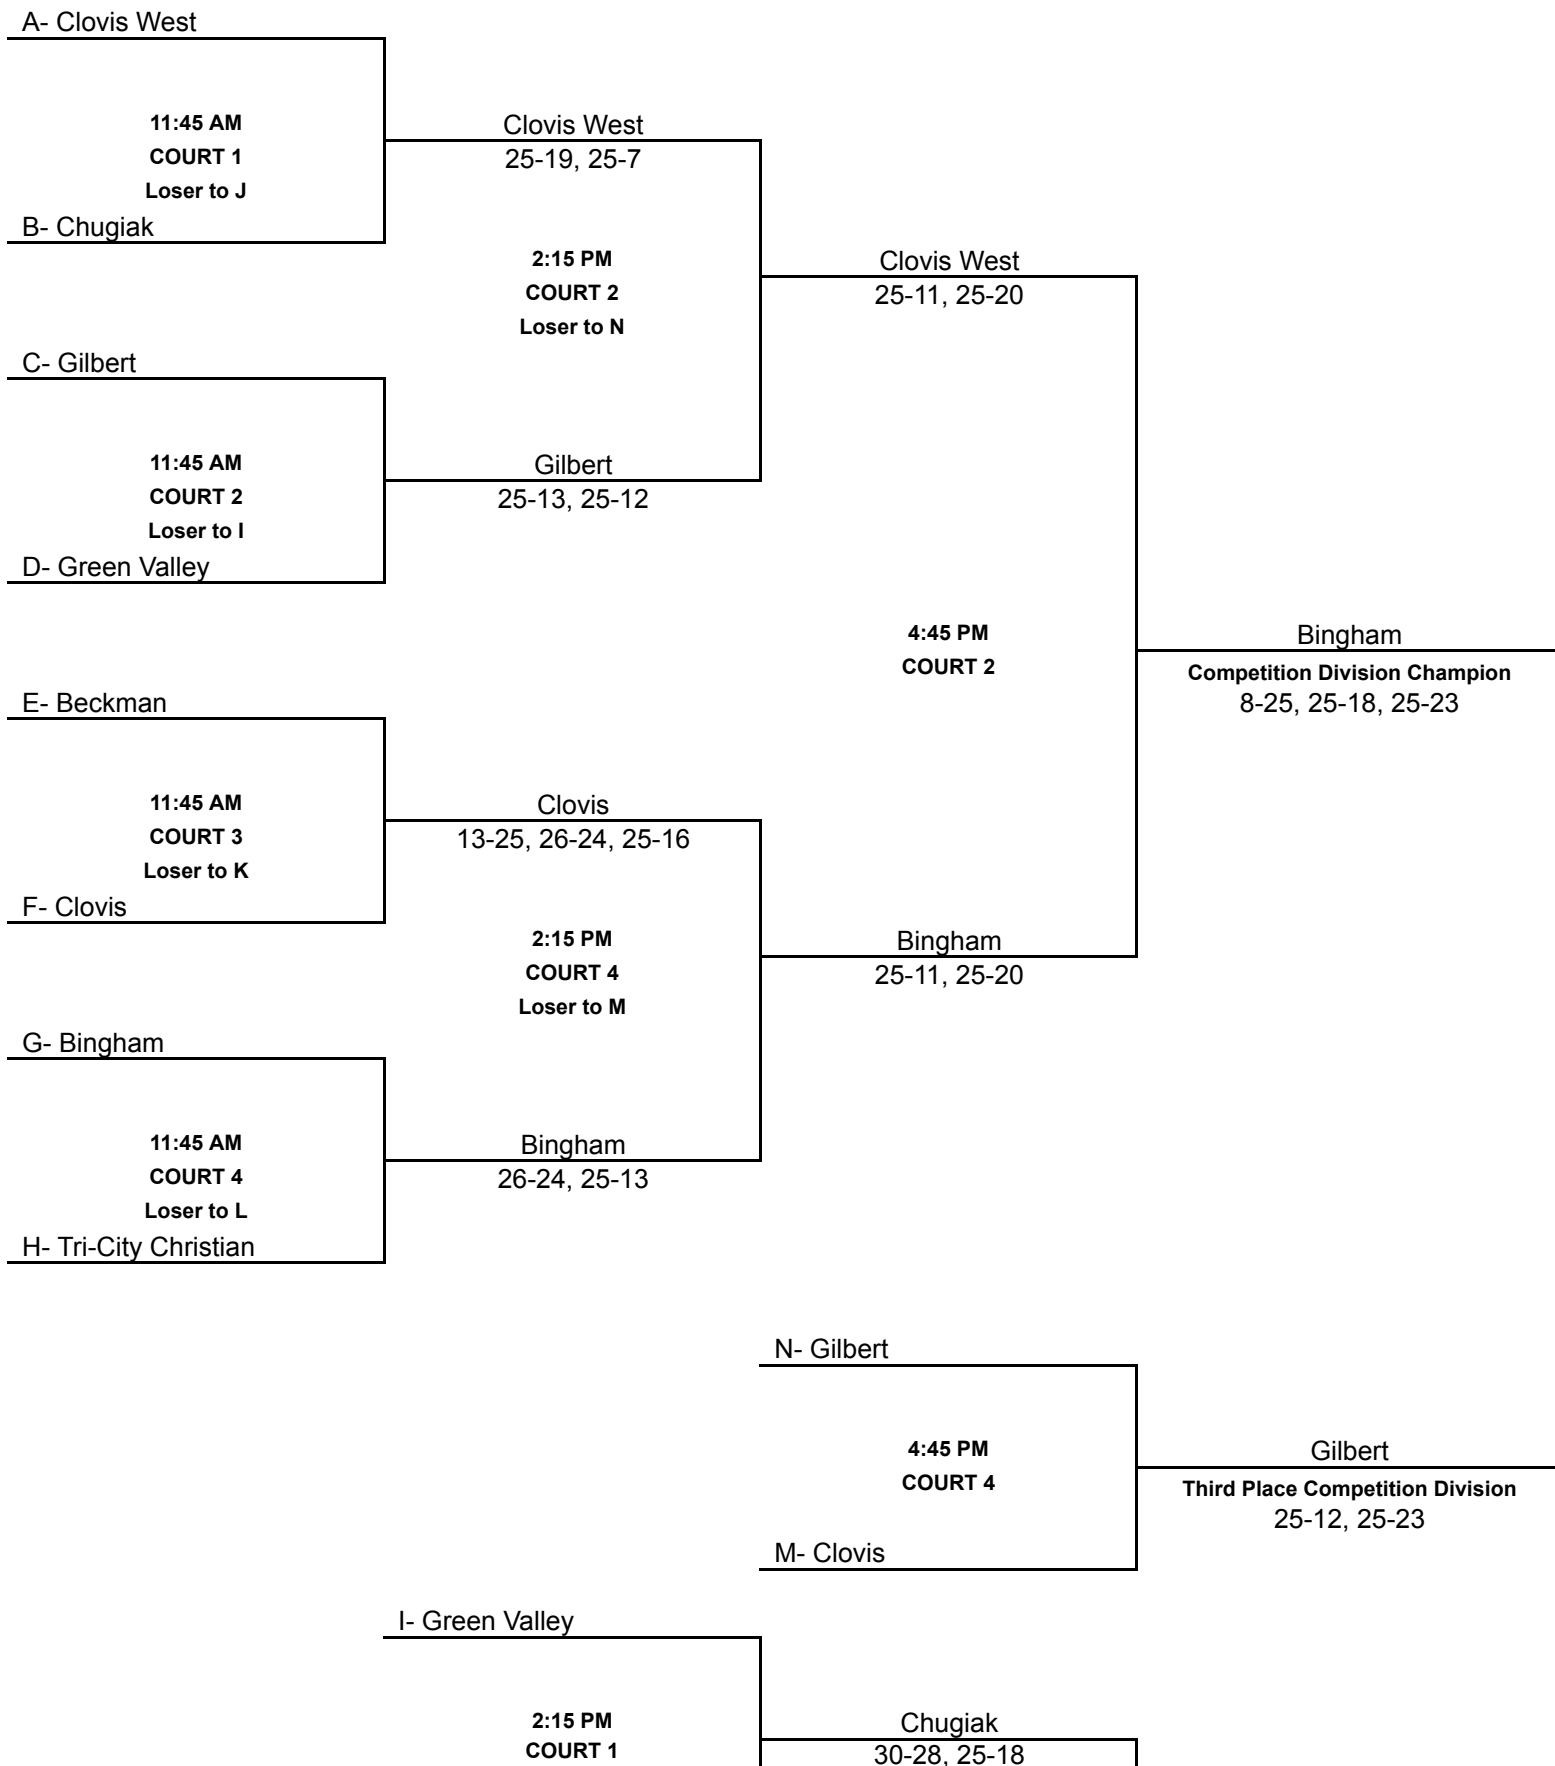

# Competition Bracket (Green Valley)

at GREEN VALLEY

[top](#)