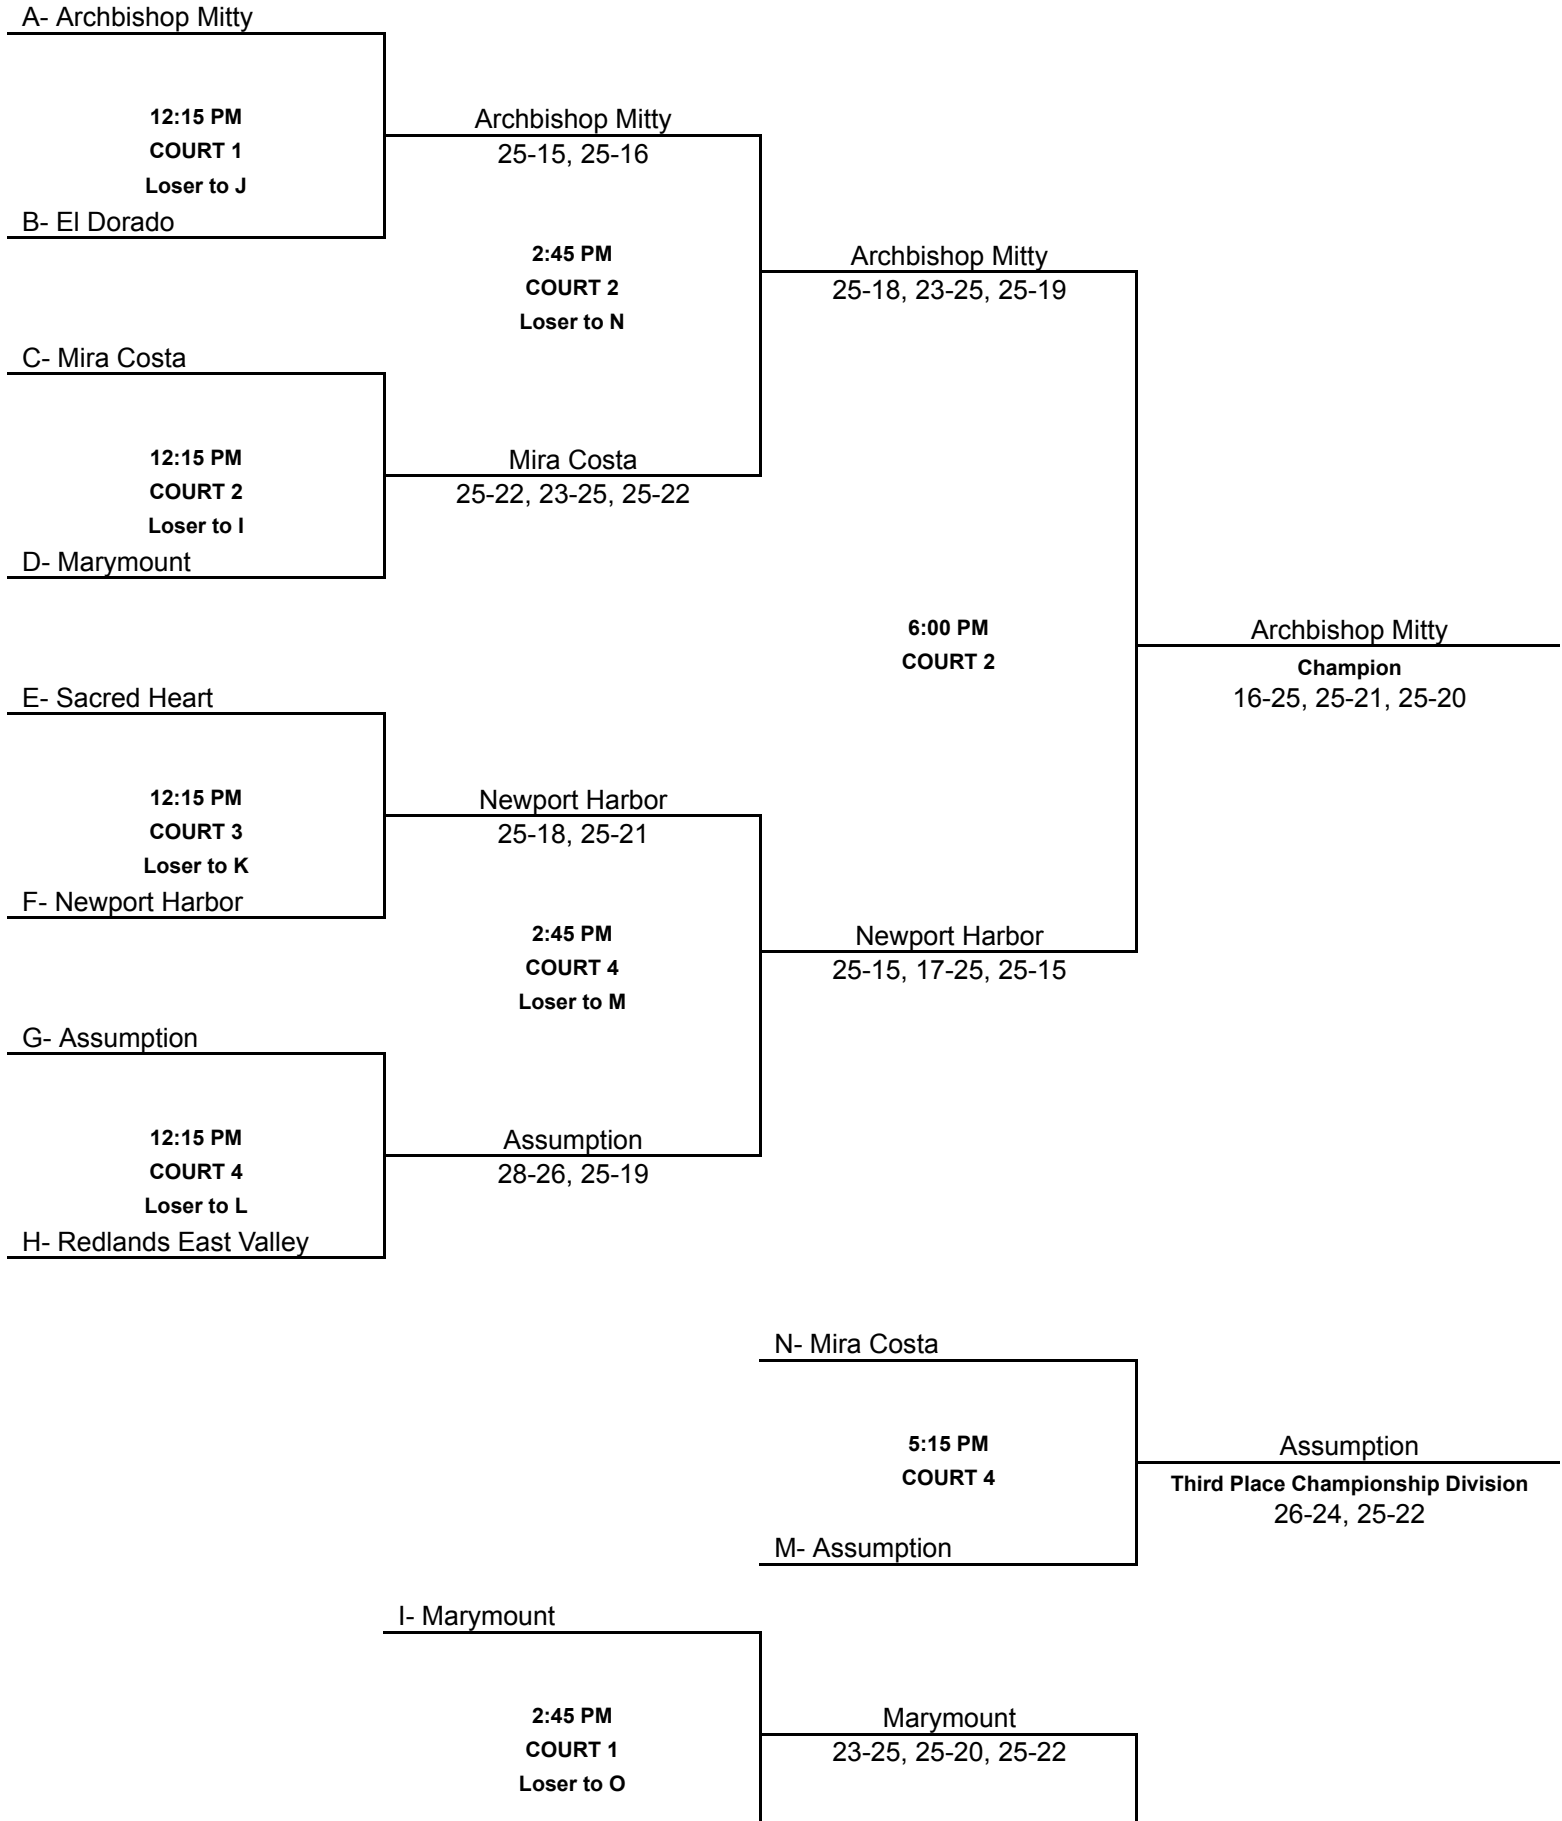

# 2009 Durango Fall Classic Bracket Play

## Championship Bracket (Durango)

at DURANGO

J- El Dorado

5:15 PM  
COURT 1

Marymount

Fifth Place Championship Division  
25-20, 25-21

K- Sacred Heart

2:45 PM  
COURT 3  
Loser to P