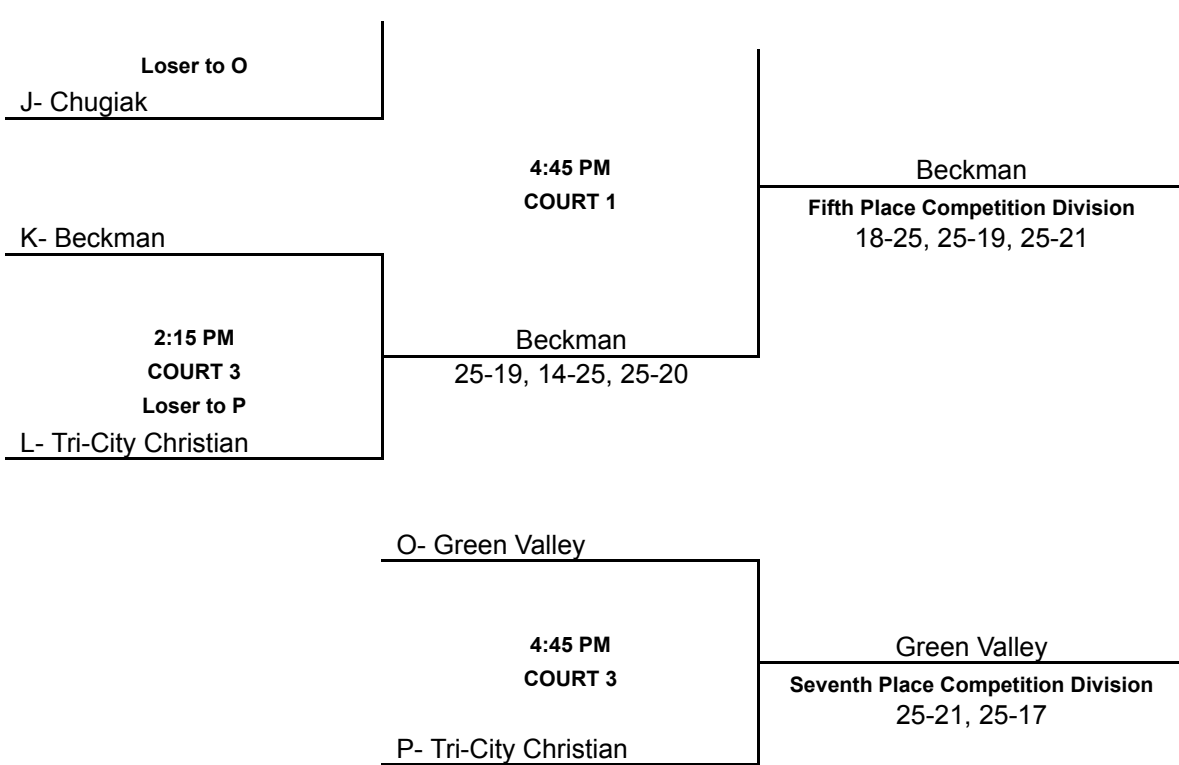

Kamehameha  
 25-20, 25-21

C- Bishop O'Dowd

1:00 PM

Kamehameha

[top](#)

# Competition Bracket (Green Valley)

at GREEN VALLEY

[top](#)