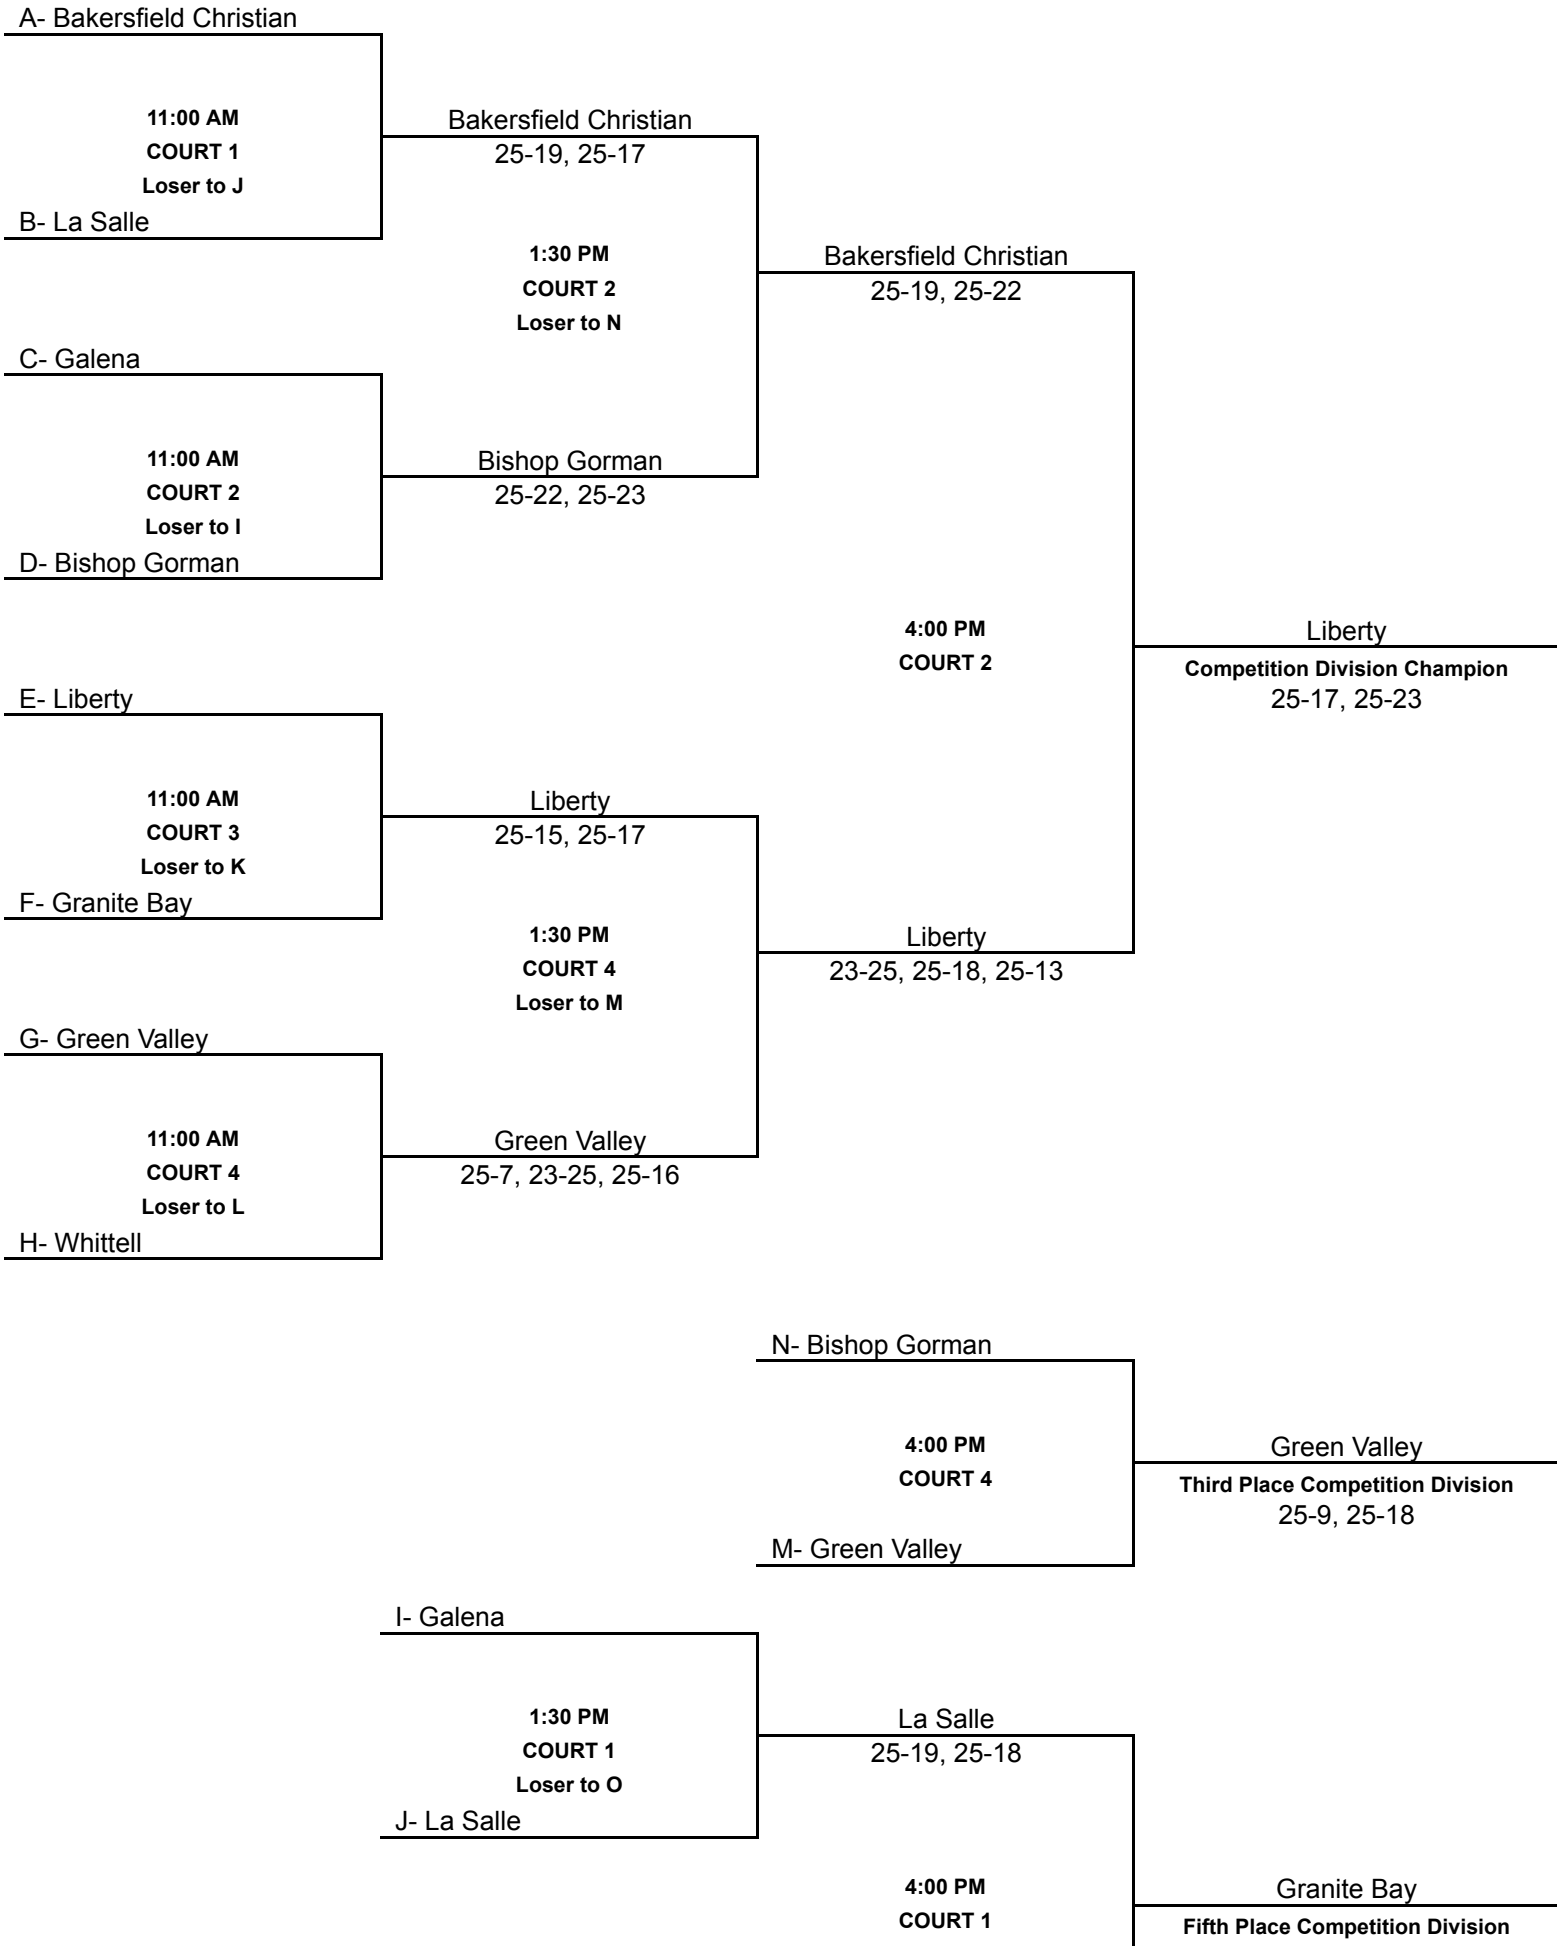

Competition Bracket

@ GREEN VALLEY