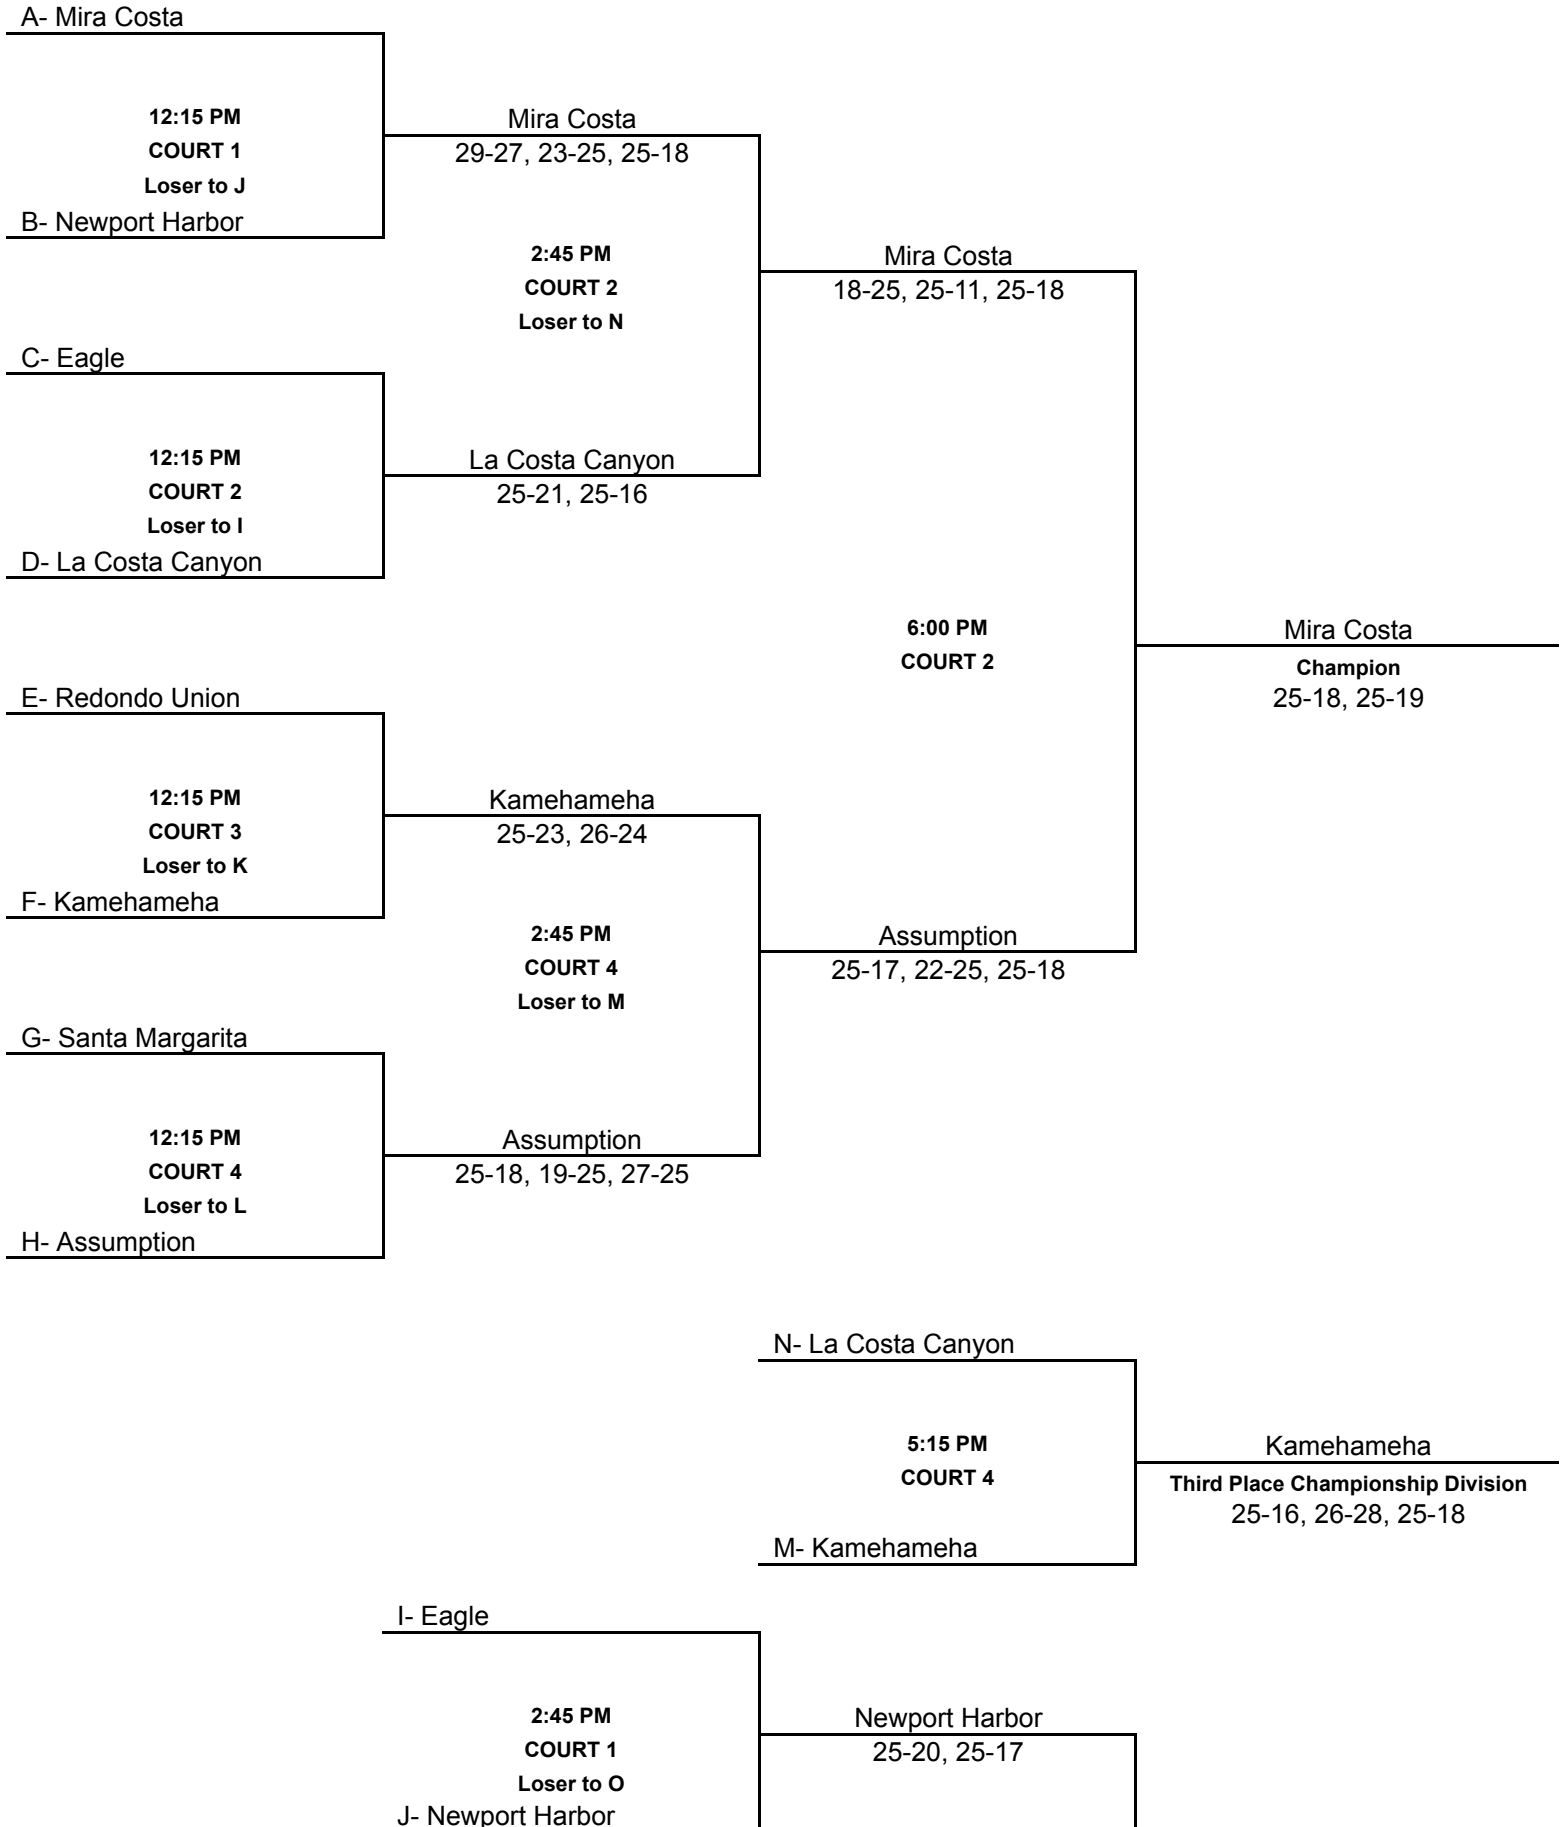

2007 Durango Fall Classic Bracket Play

@ DURANGO

Silver Bracket

@ DURANGO

Loser to L
H- Wilson

25-20, 25-19

N- Los Alamitos

4:00 PM
COURT 4