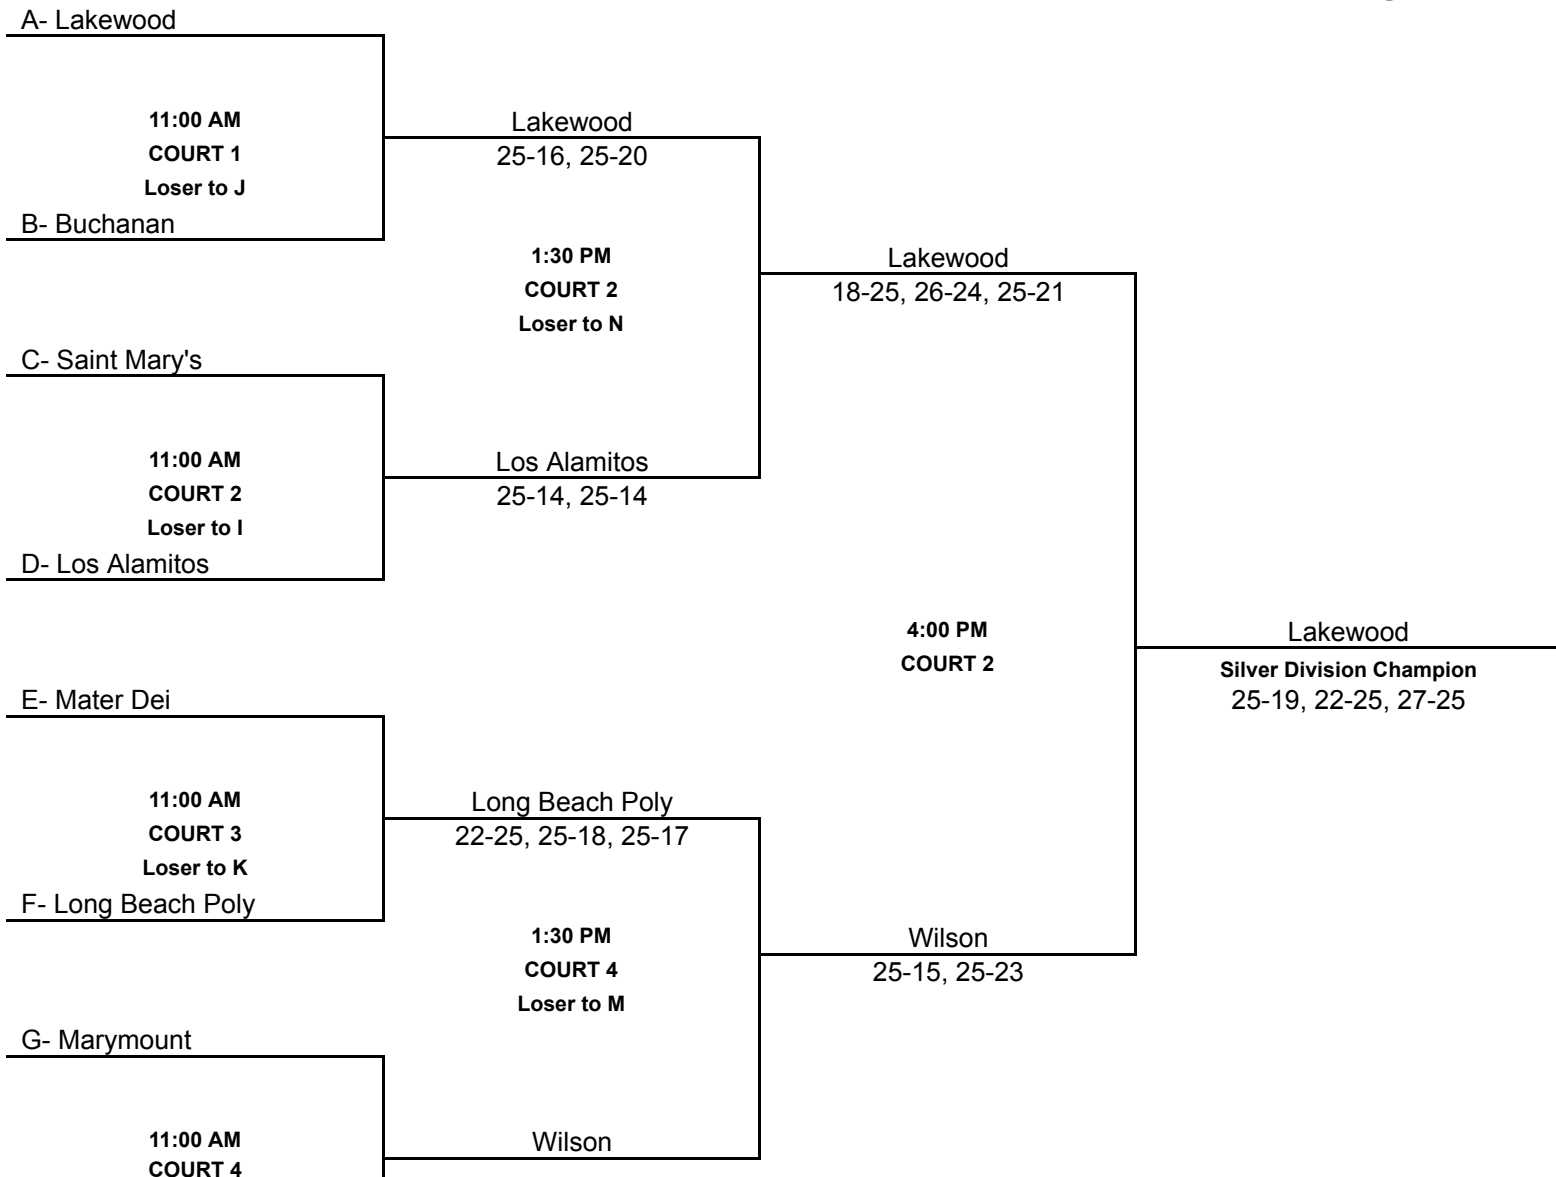

2007 Durango Fall Classic Bracket Play

@ DURANGO

Silver Bracket

@ DURANGO

Loser to L
H- Wilson

25-20, 25-19

N- Los Alamitos

4:00 PM
COURT 4

Los Alamitos

Third Place Silver Division
25-13, 25-21

M- Long Beach Poly

I- Saint Mary's

1:30 PM
COURT 1
Loser to O

J- Buchanan

Buchanan
25-16, 25-16

4:00 PM
COURT 1

O- Galena

4:00 PM
COURT 3
P- Whittell

Whittell
Seventh Place Competition Division
25-19, 25-16