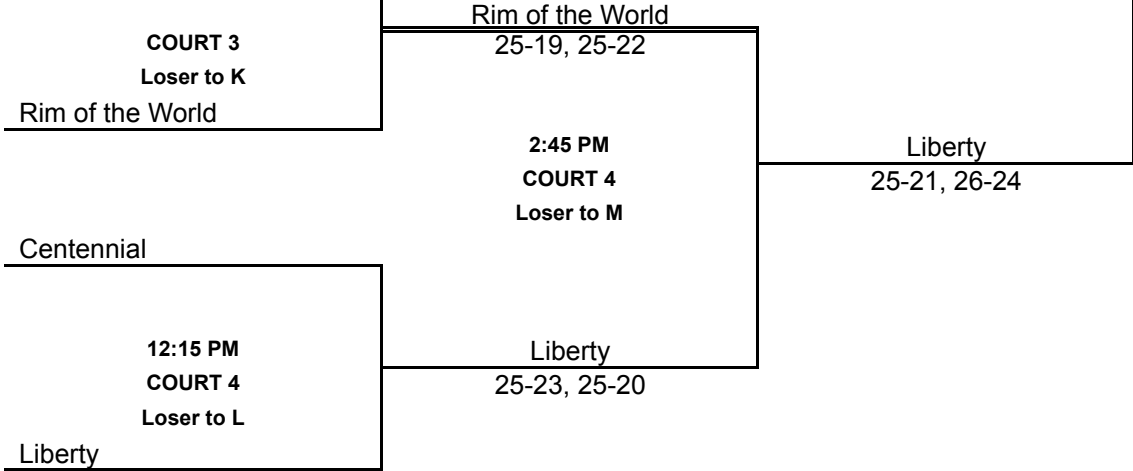

2006 Durango Fall Classic Saturday Bracket Play

@ DURANGO

**Fifth Place Championship Division
18-25, 25-17, 25-20**

Iolani

**Seventh Place Championship Div.
25-15, 25-12**

@ DURANGO

Huntsville

**Silver Division Champion
25-22, 25-22**

LB Poly
1:30 PM
COURT 3
Loser to P
Mater Dei

4:00 PM
COURT 1
LB Poly
25-14, 25-20

Desert Vista
4:00 PM
COURT 3
Mater Dei

Mater Dei
Seventh Place Silver Division
25-0, 25-0

@ GREEN VALLEY

Bakersfield
12:15 PM
COURT 1
Loser to J
Silverado

Bakersfield
25-14, 25-22

Clovis
12:15 PM
COURT 2
Loser to I
Desert Mtn

2:45 PM
COURT 2
Loser to N

Bakersfield
25-19, 25-20

Clovis
22-25, 25-17, 25-21

St Mary's
12:15 PM

5:15 PM
COURT 2

Bakersfield
Bronze Division Champion
21-25, 25-20, 25-19

@ GREEN VALLEY

4:00 PM
COURT 3

Bishop Gorman

Green Valley

Seventh Place Competition Division
25-14, 27-25