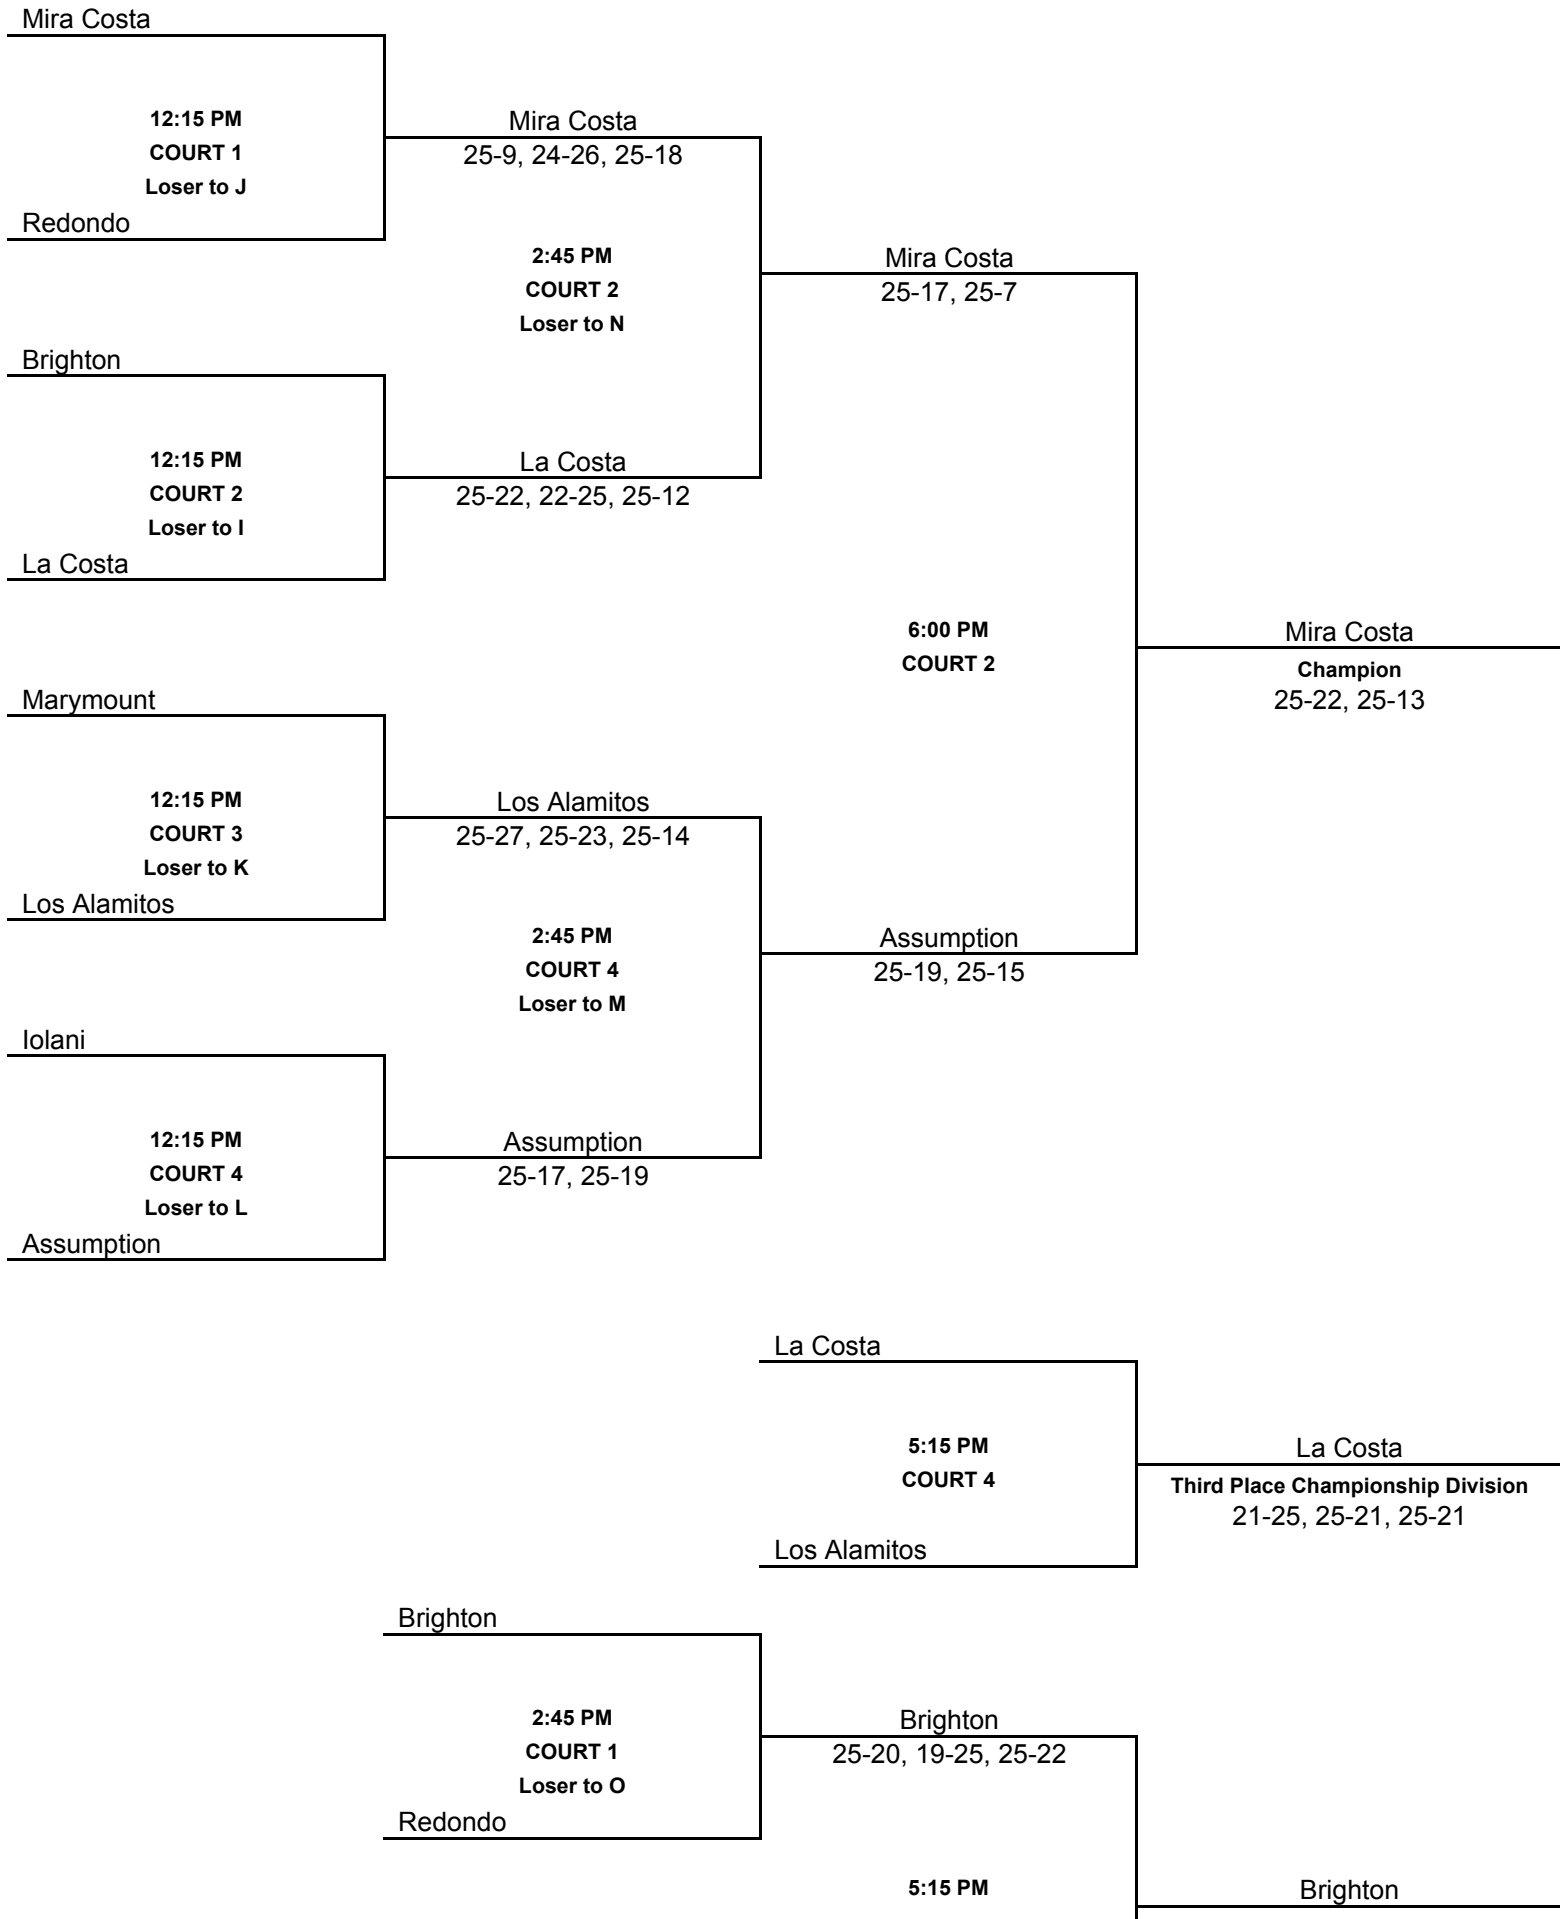

2006 Durango Fall Classic Saturday Bracket Play

@ DURANGO

**Fifth Place Championship Division
18-25, 25-17, 25-20**

Iolani

**Seventh Place Championship Div.
25-15, 25-12**

@ DURANGO

Huntsville

**Silver Division Champion
25-22, 25-22**

Buchanan

4:00 PM
COURT 4
Bakersfield Christian

Buchanan
Third Place Silver Division
19-25, 25-18, 25-18

Desert Vista
1:30 PM
COURT 1
Loser to O
Torrey Pines

Torrey Pines
25-23, 25-16

Torrey Pines
Fifth Place Silver Division
22-25, 25-18, 25-22

LB Poly
1:30 PM
COURT 3
Loser to P
Mater Dei

4:00 PM
COURT 1
LB Poly
25-14, 25-20

Desert Vista
4:00 PM
COURT 3
Mater Dei

Mater Dei
Seventh Place Silver Division
25-0, 25-0

@ GREEN VALLEY

Bakersfield
12:15 PM
COURT 1
Loser to J
Silverado